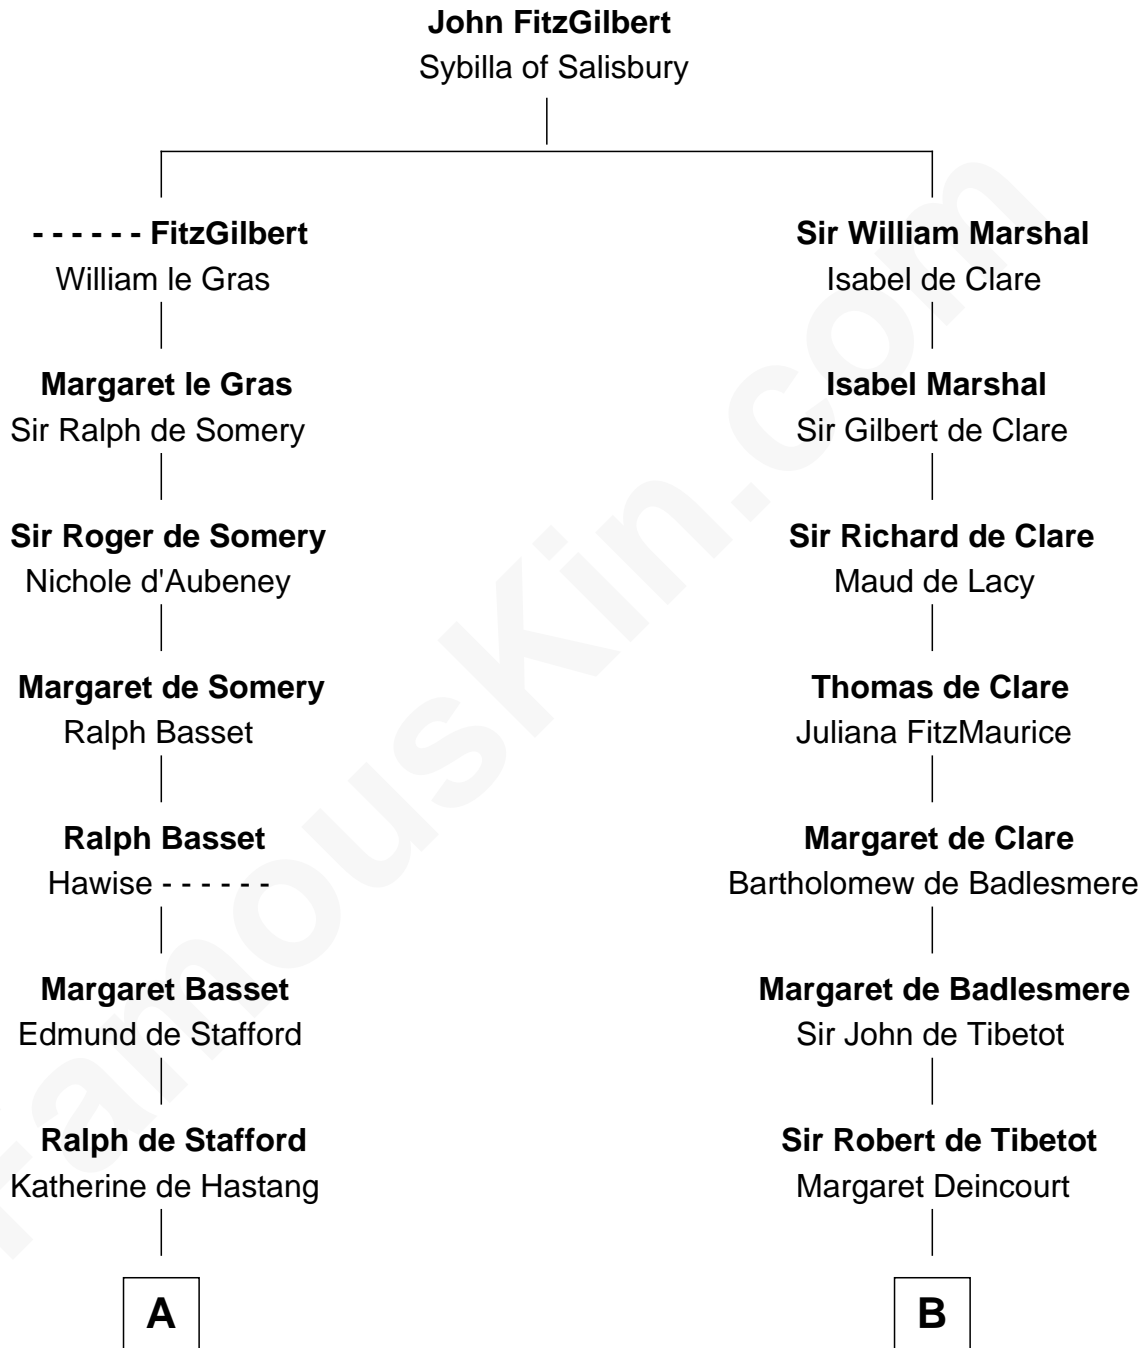

FamousKin.com

Relationship Chart of

Robert Townsend

Member of the Culper Spy Ring during the American Revolution

12th cousin 9 times removed of

Jane Seymour

3rd Wife of King Henry VIII

C

—
Job Almy

Mary Unthank

—
Audrey Almy

James Townsend

—
Jacob Townsend

Phoebe Seaman

—
Samuel Townsend

Sarah Stoddard

—
Robert Townsend

Spy known as "Culper Jr."

FamousKin.com