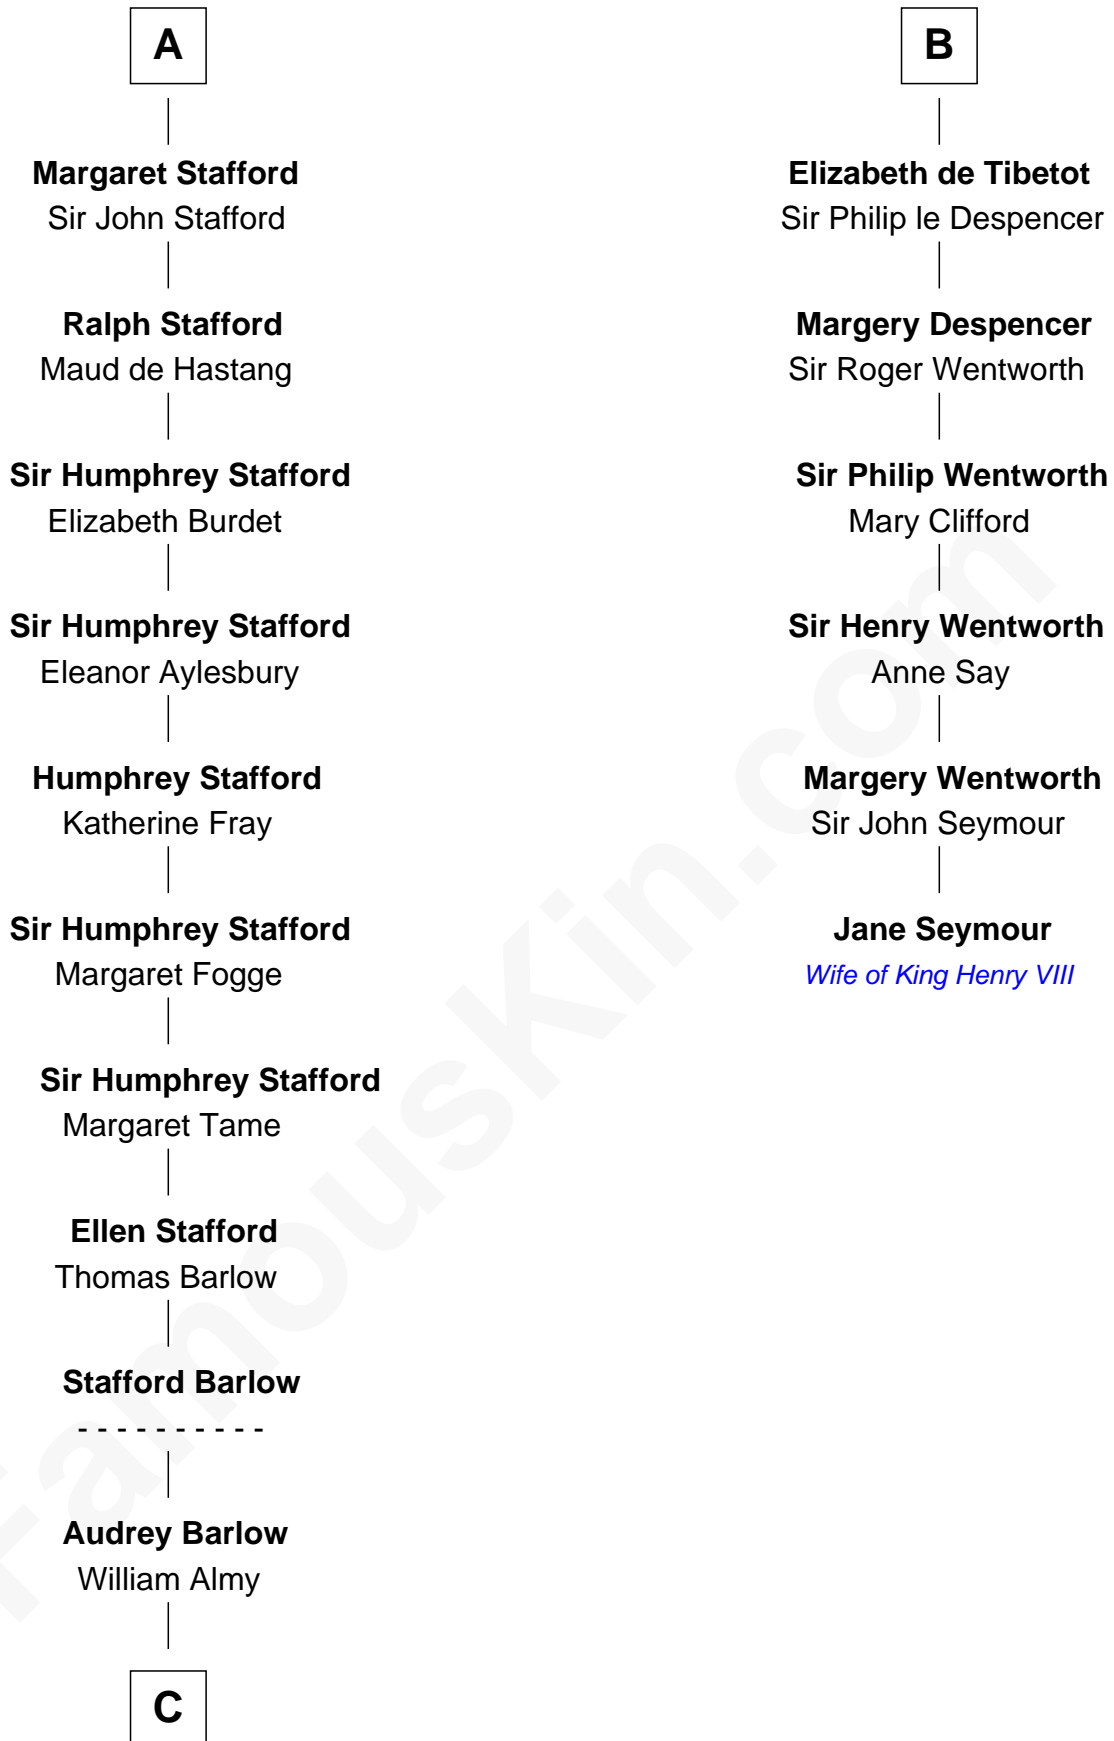

FamousKin.com

Relationship Chart of

Robert Townsend

Member of the Culper Spy Ring during the American Revolution

12th cousin 9 times removed of

Jane Seymour

3rd Wife of King Henry VIII

C

—
Job Almy

Mary Unthank

—
Audrey Almy

James Townsend

—
Jacob Townsend

Phoebe Seaman

—
Samuel Townsend

Sarah Stoddard

—
Robert Townsend

Spy known as "Culper Jr."

FamousKin.com