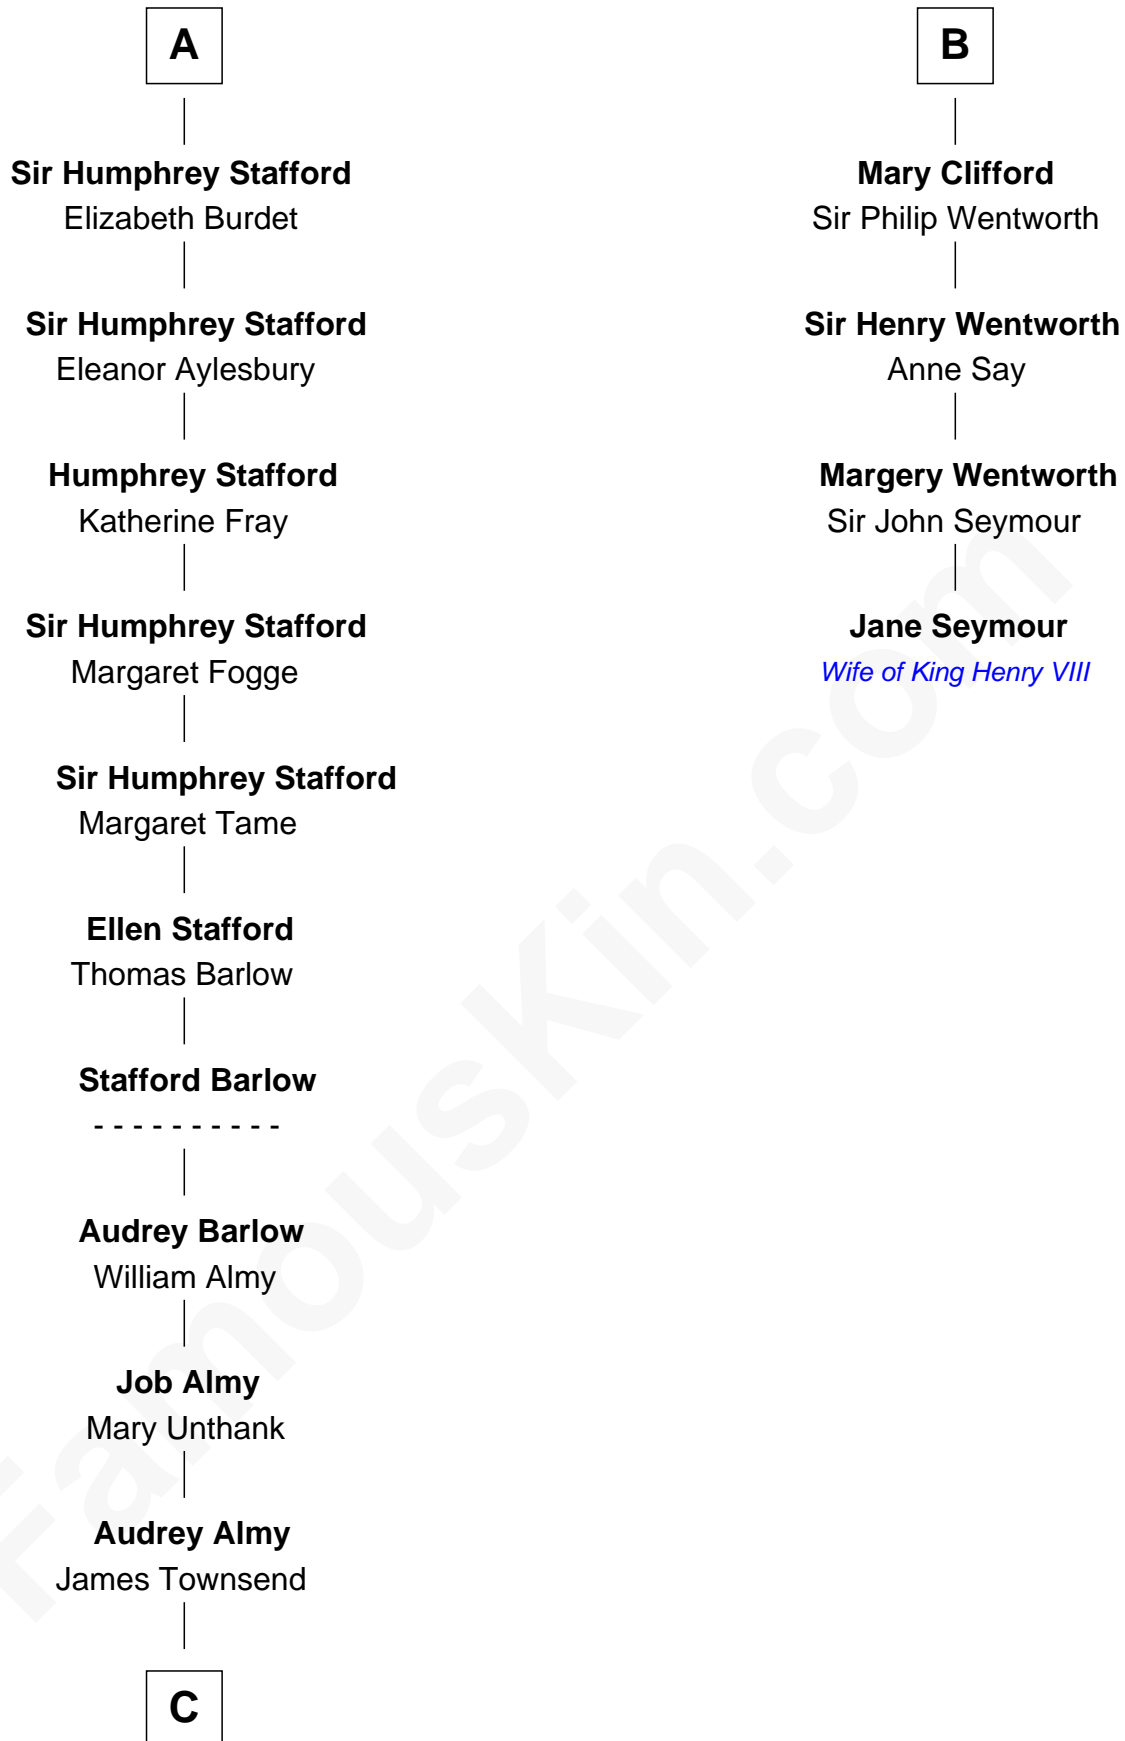

FamousKin.com

Relationship Chart of

Robert Townsend

Member of the Culper Spy Ring during the American Revolution

10th cousin 9 times removed of

Jane Seymour

3rd Wife of King Henry VIII

Sir William Longespee

Ela of Salisbury

C

—
Jacob Townsend

Phoebe Seaman

—
Samuel Townsend

Sarah Stoddard

—
Robert Townsend

Spy known as "Culper Jr."