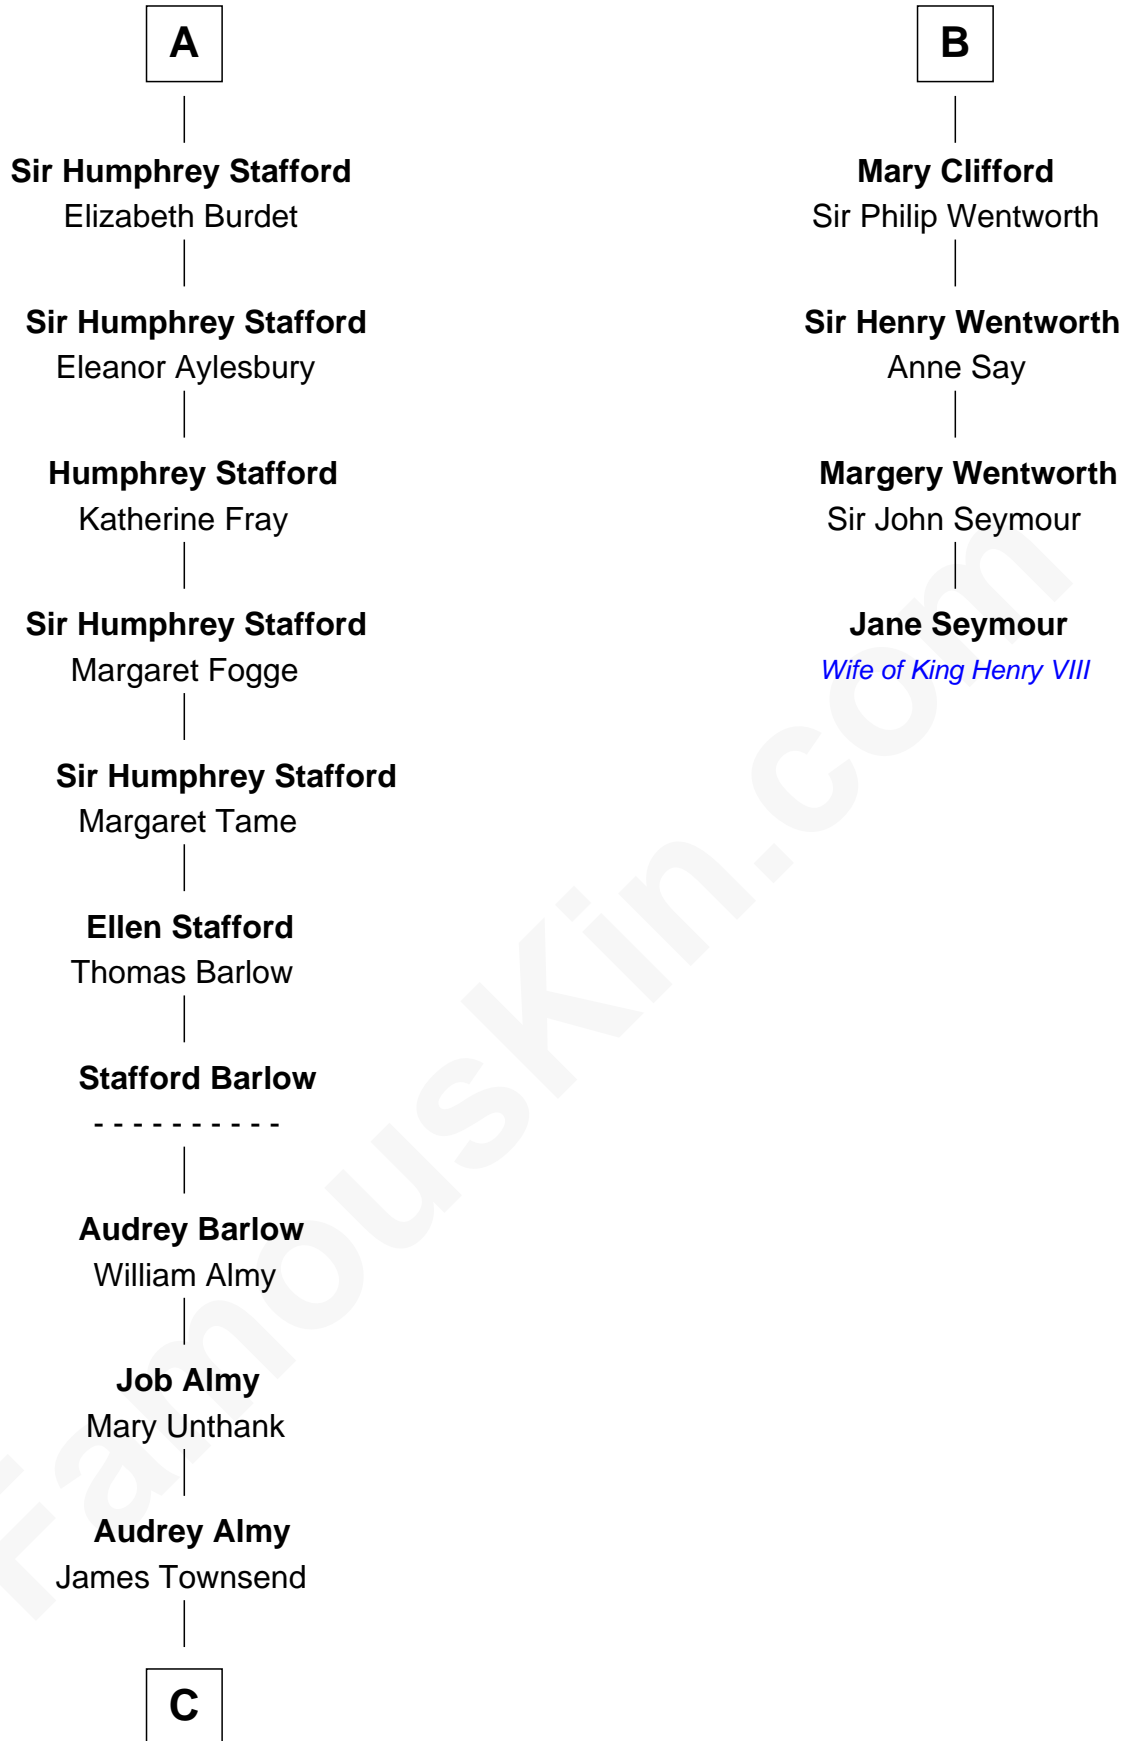

## Relationship Chart of

### Robert Townsend

Member of the Culper Spy Ring during the American Revolution

10th cousin 9 times removed of

### Jane Seymour

3rd Wife of King Henry VIII

**C**

—  
**Jacob Townsend**

Phoebe Seaman

—  
**Samuel Townsend**

Sarah Stoddard

—  
**Robert Townsend**