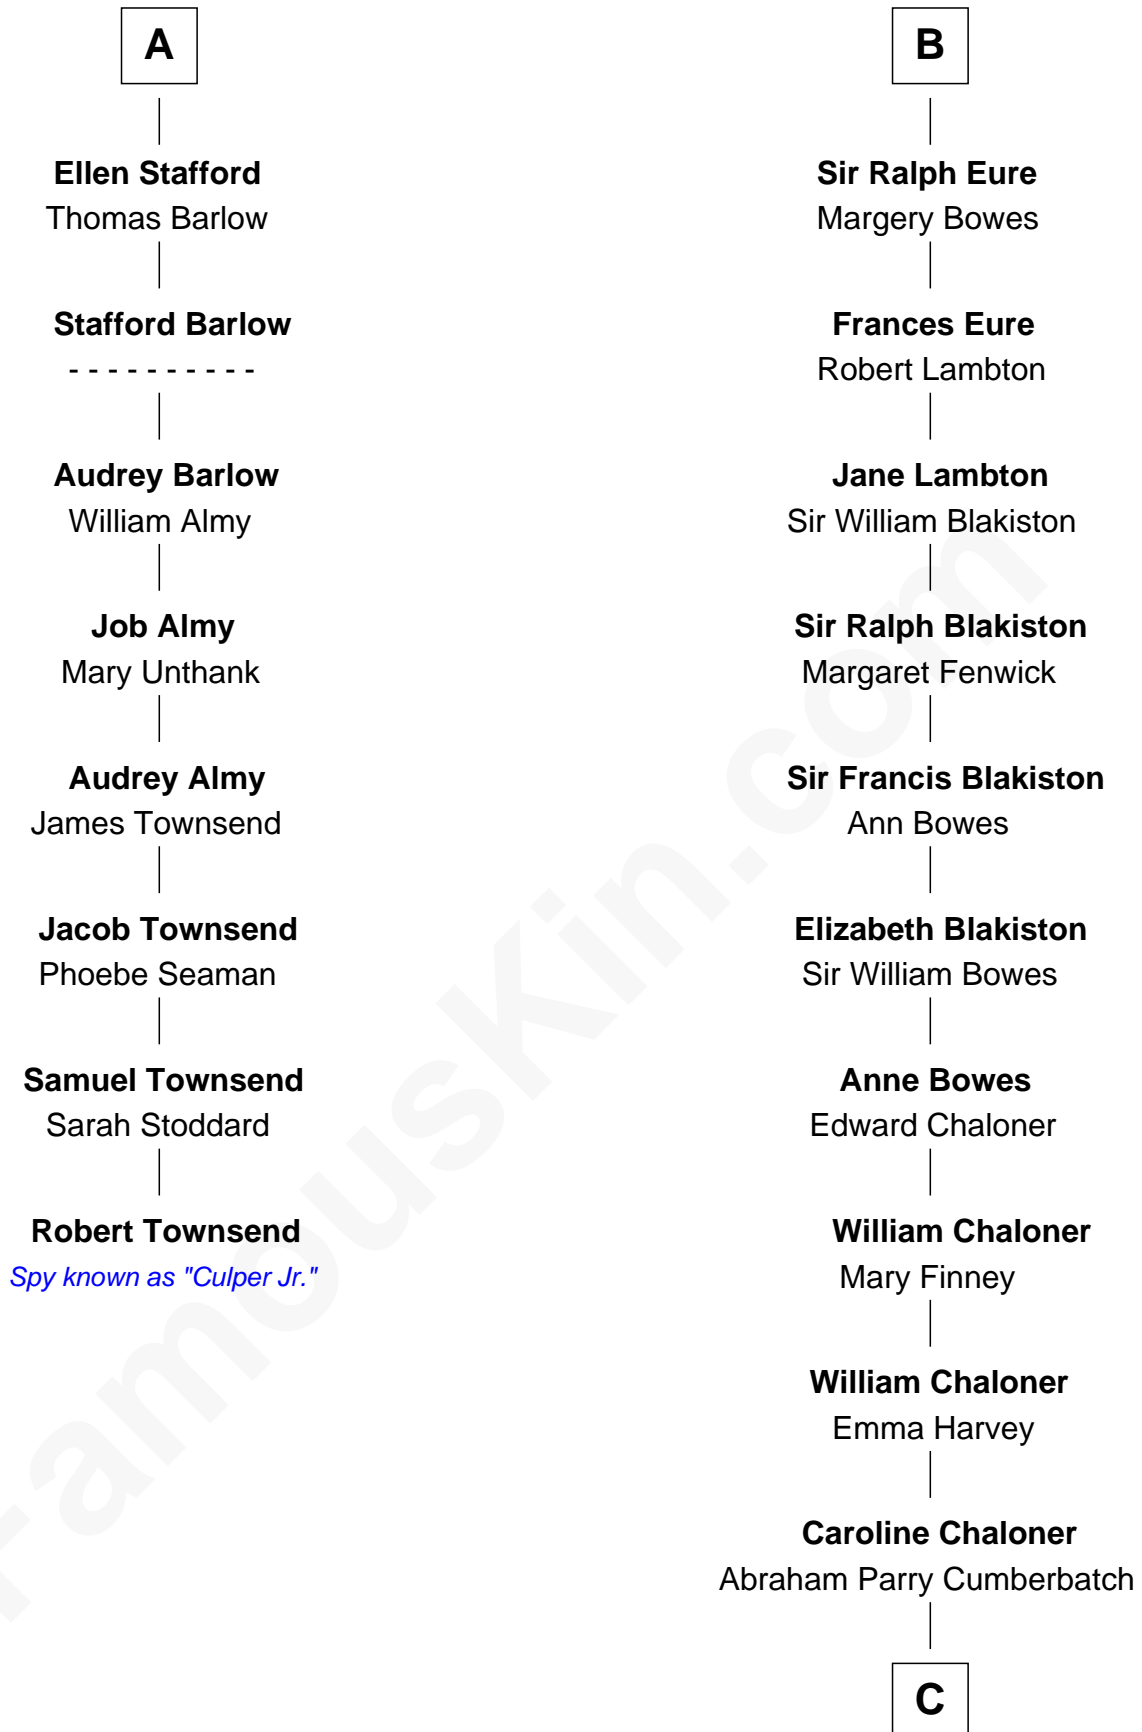

FamousKin.com

Relationship Chart of

Robert Townsend

Member of the Culper Spy Ring during the American Revolution

14th cousin 7 times removed of

Benedict Cumberbatch

Movie, Television and Stage Actor

C

Robert William Cumberbatch

Louisa Grace Hanson

Henry Alfred Cumberbatch

Hélène Gertrude Rees

Henry Carlton Cumberbatch

Pauline Ellen Laing Congdon

Timothy Carlton Congdon Cumberbatch

Wanda Ventham