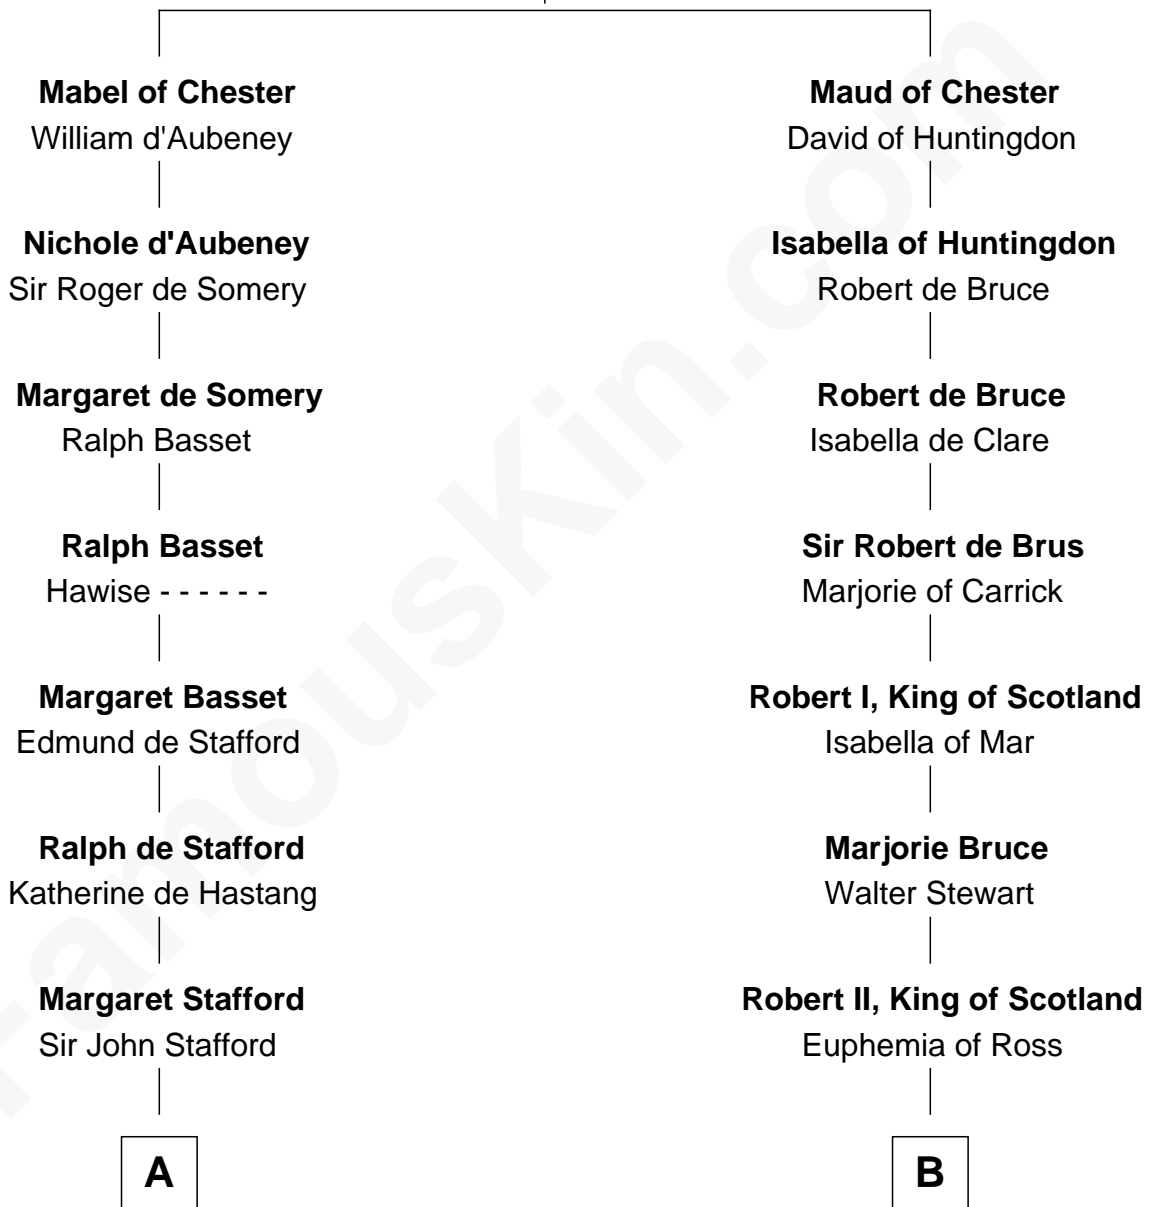

Hugh de Kevelioc
Bertrade de Montfort