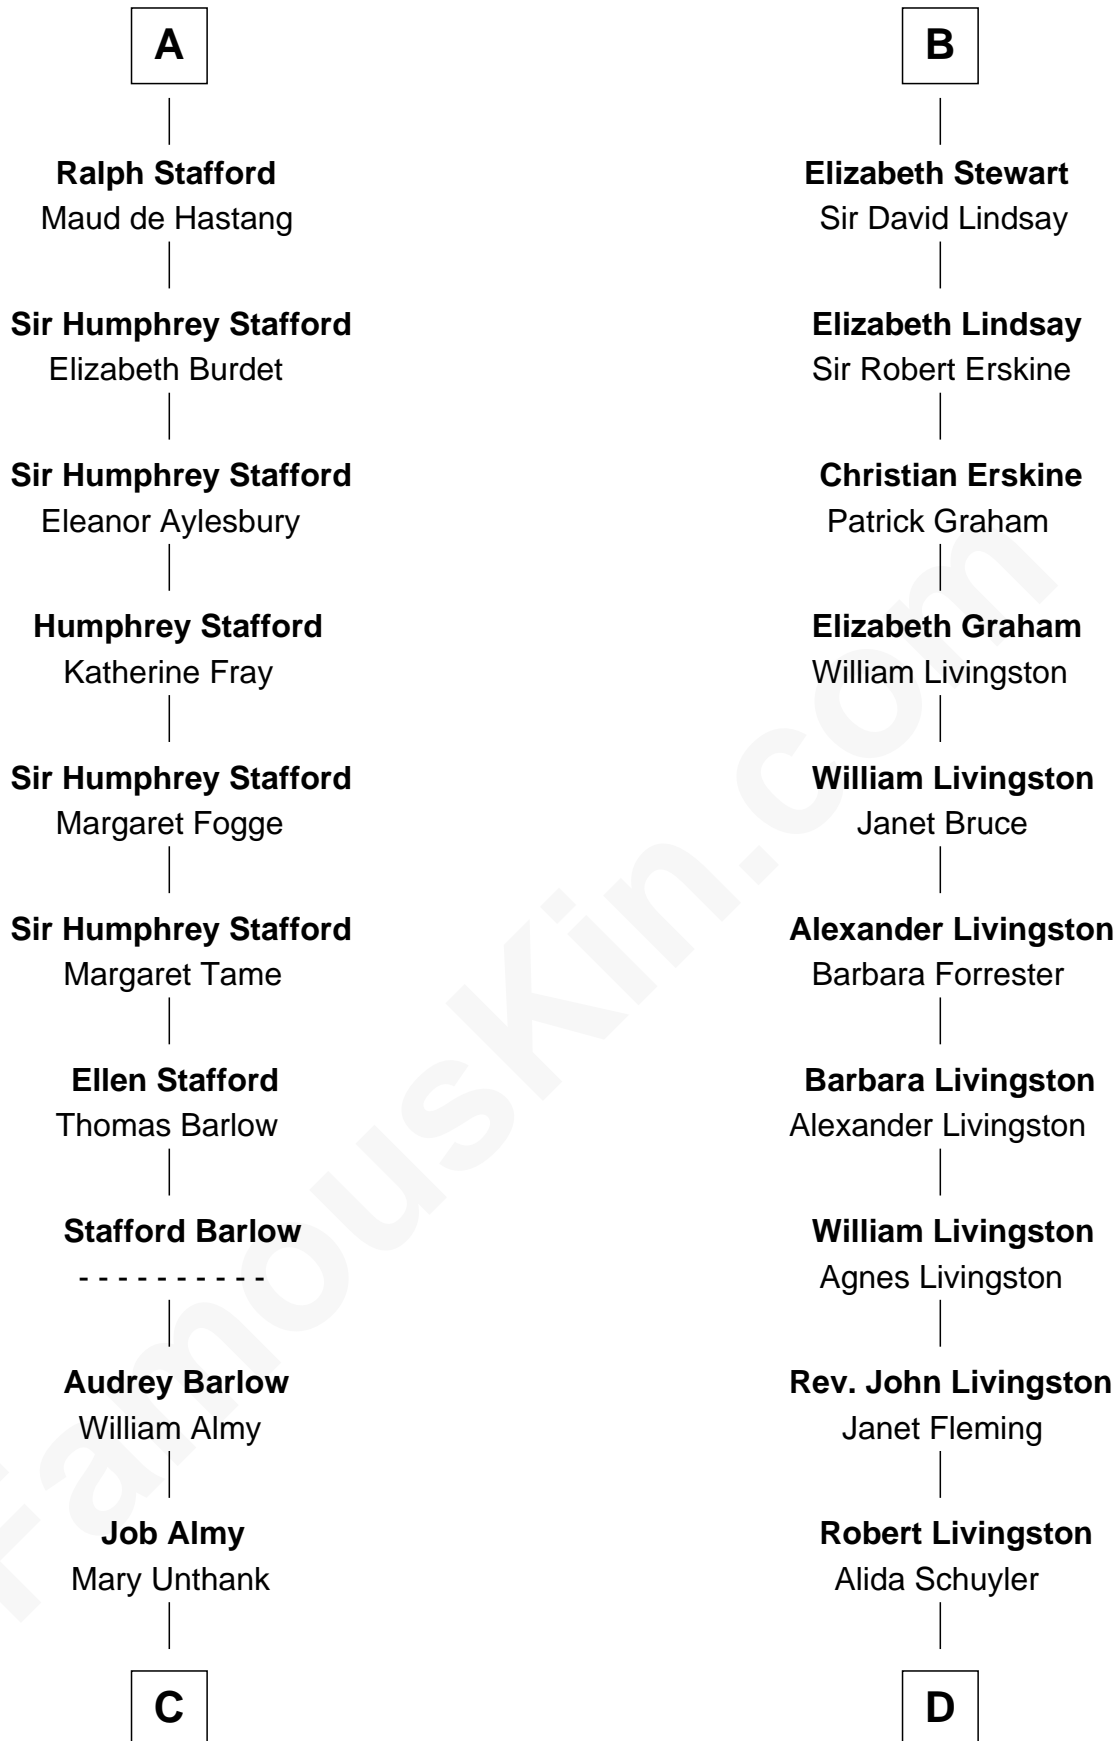

FamousKin.com

Relationship Chart of

Robert Townsend

Member of the Culper Spy Ring during the American Revolution

20th cousin of

Hamilton Fish

26th U.S. Secretary of State

C

Audrey Almy
James Townsend

Jacob Townsend
Phoebe Seaman

Samuel Townsend
Sarah Stoddard

Robert Townsend
Spy known as "Culper Jr."

D

Gilbert Robert Livingston
Cornelia Beekman

Margaret Livingston
Petrus Stuyvesant