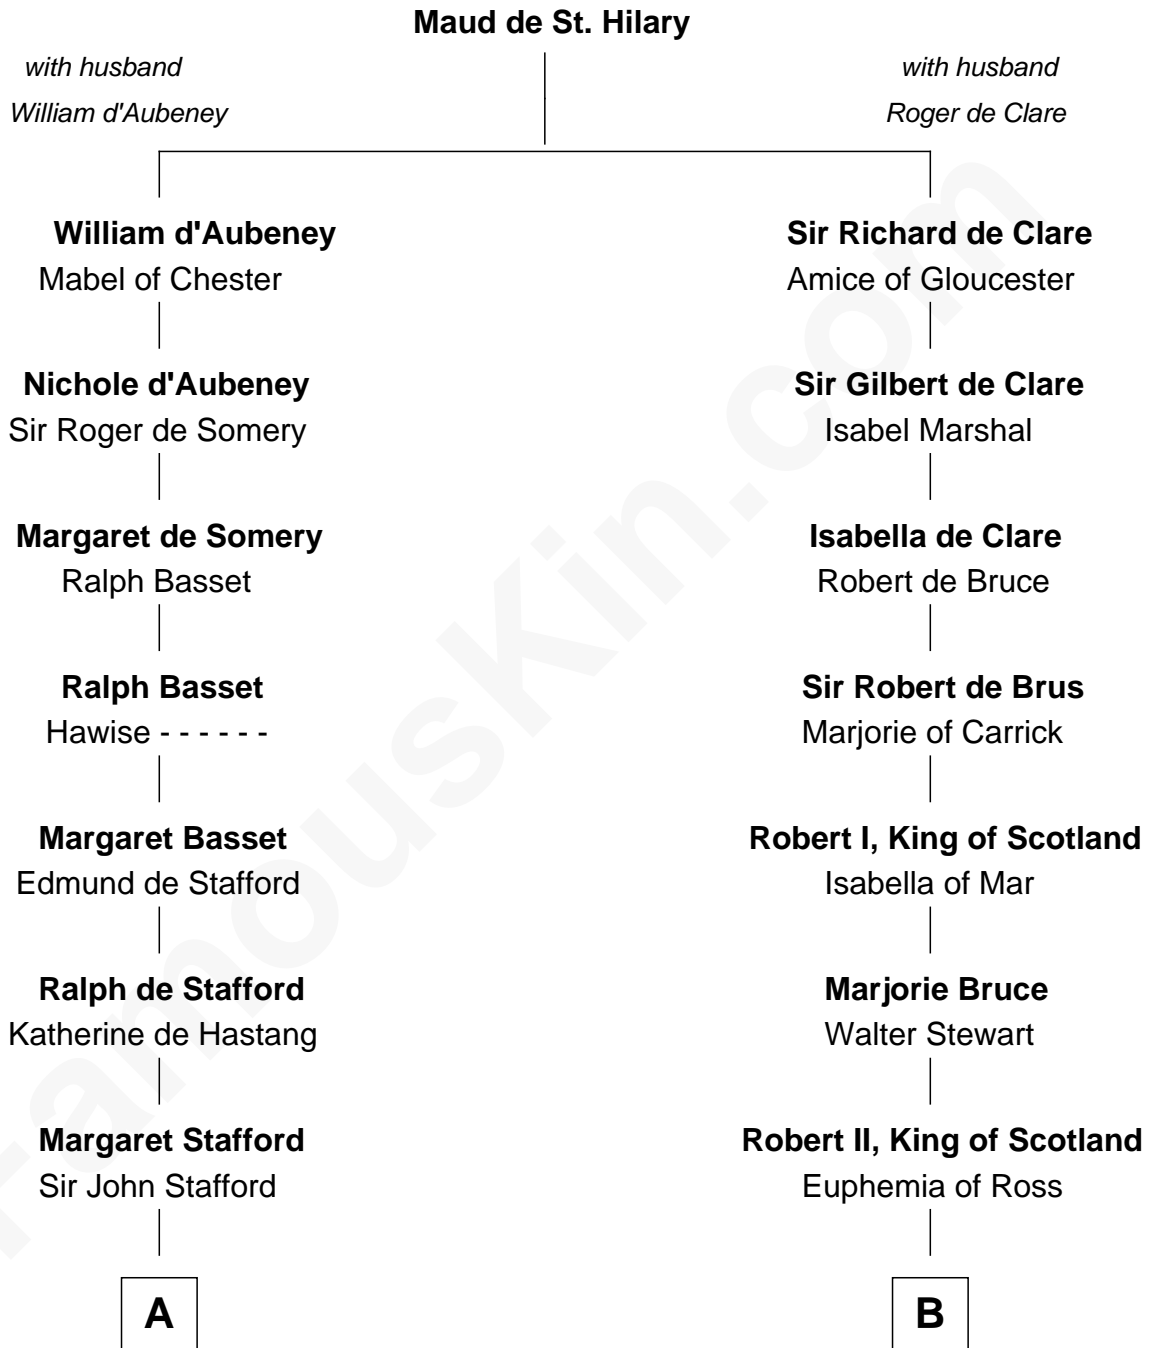

FamousKin.com

Relationship Chart of

Robert Townsend

Member of the Culper Spy Ring during the American Revolution

20th cousin of

Hamilton Fish

26th U.S. Secretary of State

C

Audrey Almy
James Townsend

Jacob Townsend
Phoebe Seaman

Samuel Townsend
Sarah Stoddard

Robert Townsend
Spy known as "Culper Jr."

D

Gilbert Robert Livingston
Cornelia Beekman

Margaret Livingston
Petrus Stuyvesant