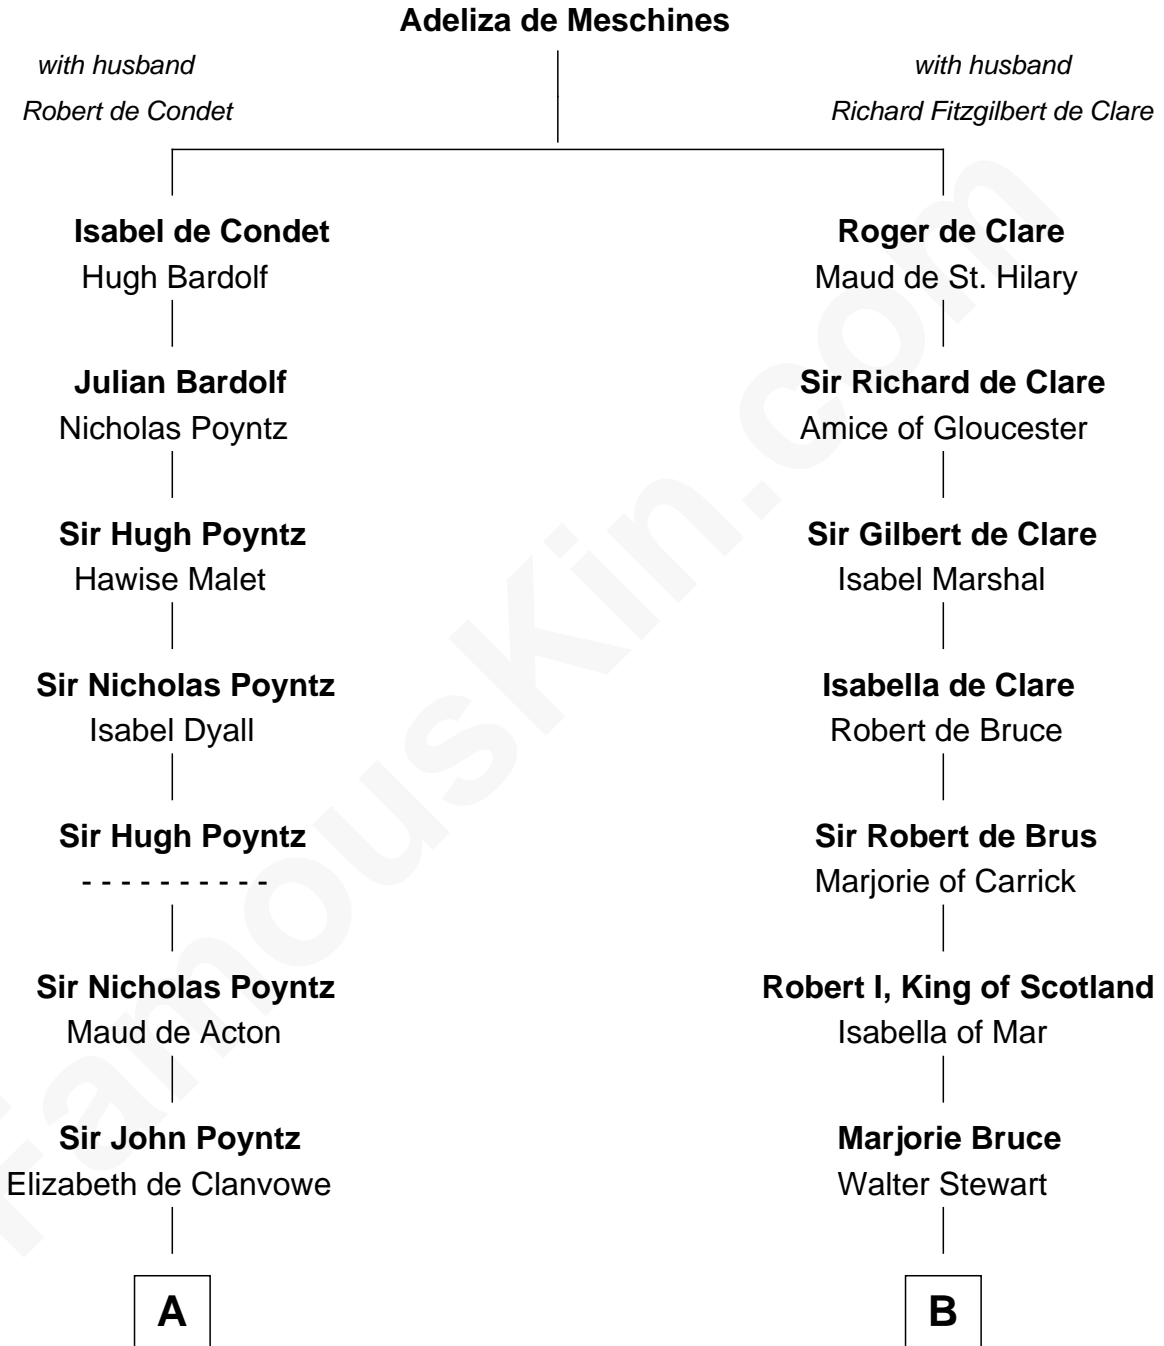

FamousKin.com

Relationship Chart of

Robert Townsend

Member of the Culper Spy Ring during the American Revolution

20th cousin 1 time removed of

Hamilton Fish

26th U.S. Secretary of State

C

Audrey Almy
James Townsend

Jacob Townsend
Phoebe Seaman

Samuel Townsend
Sarah Stoddard

Robert Townsend
Spy known as "Culper Jr."

D

Robert Livingston
Alida Schuyler

Gilbert Robert Livingston
Cornelia Beekman