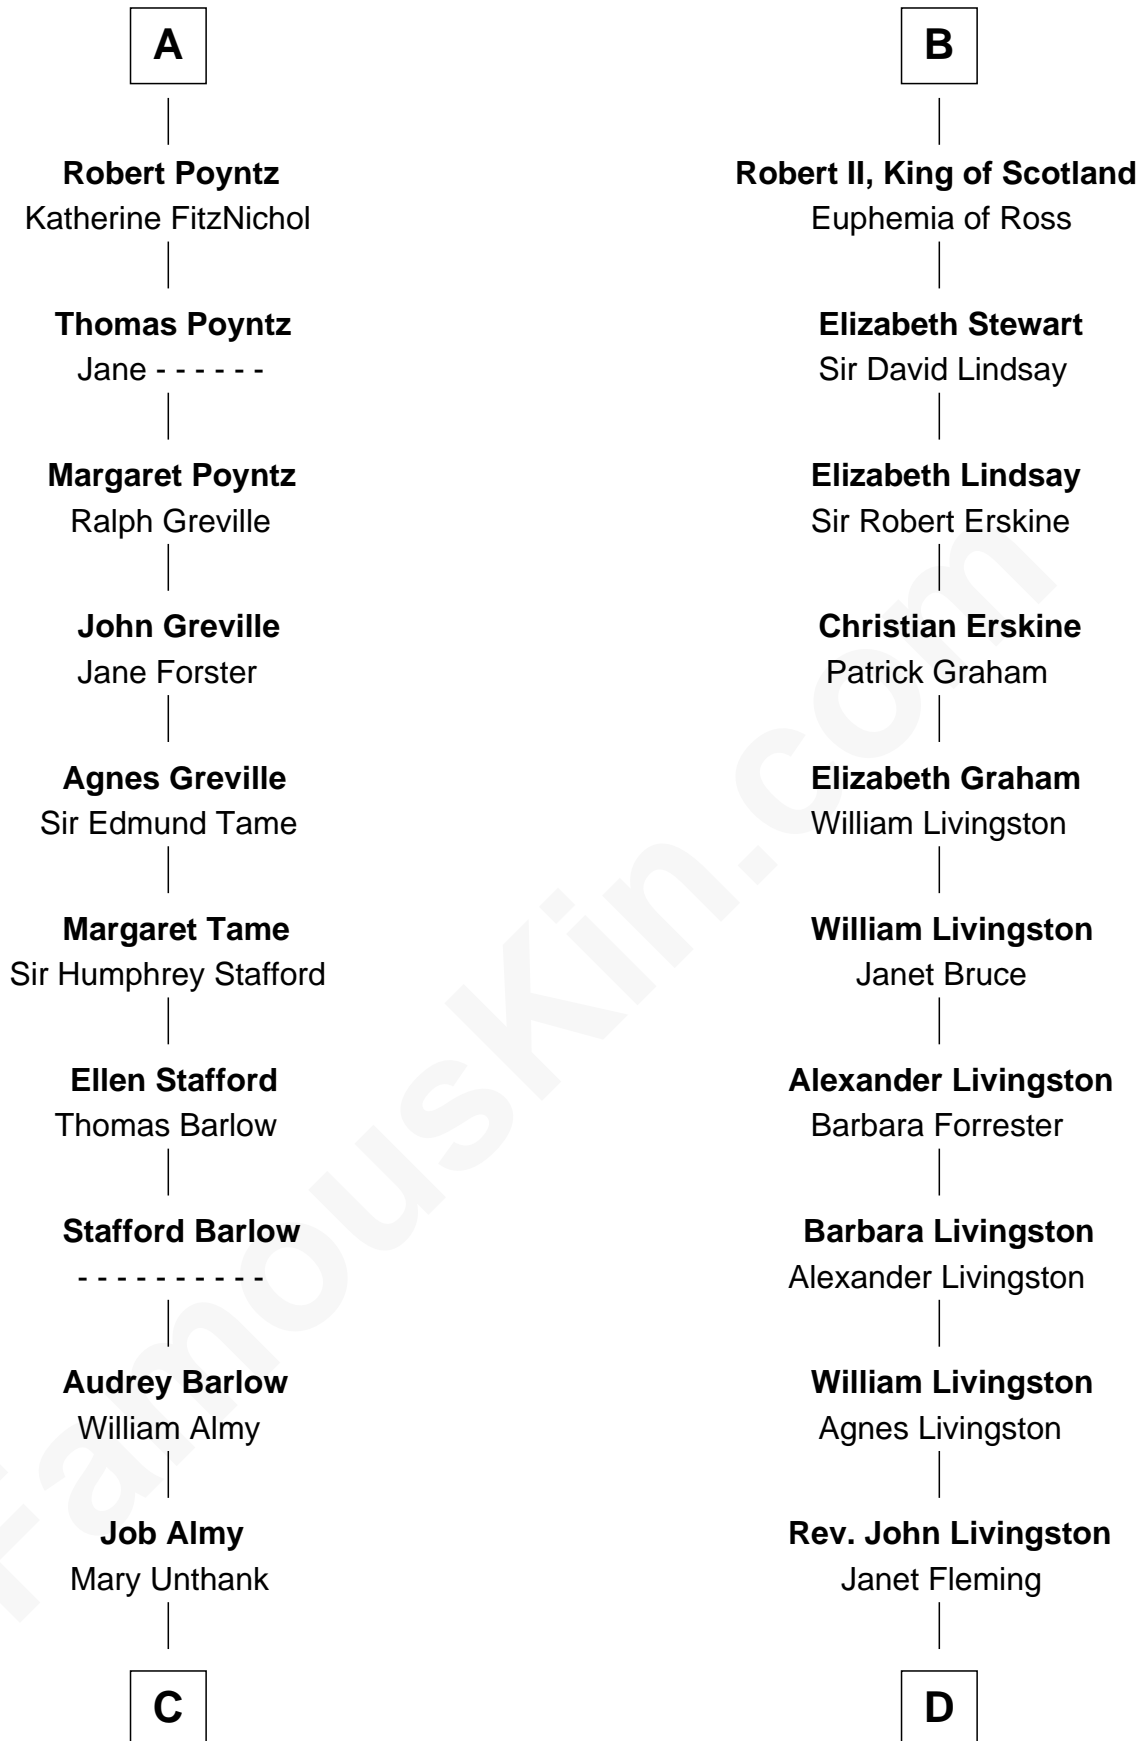

FamousKin.com

Relationship Chart of

Robert Townsend

Member of the Culper Spy Ring during the American Revolution

20th cousin 1 time removed of

Hamilton Fish

26th U.S. Secretary of State

C

Audrey Almy
James Townsend

Jacob Townsend
Phoebe Seaman

Samuel Townsend
Sarah Stoddard

Robert Townsend
Spy known as "Culper Jr."

D

Robert Livingston
Alida Schuyler

Gilbert Robert Livingston
Cornelia Beekman