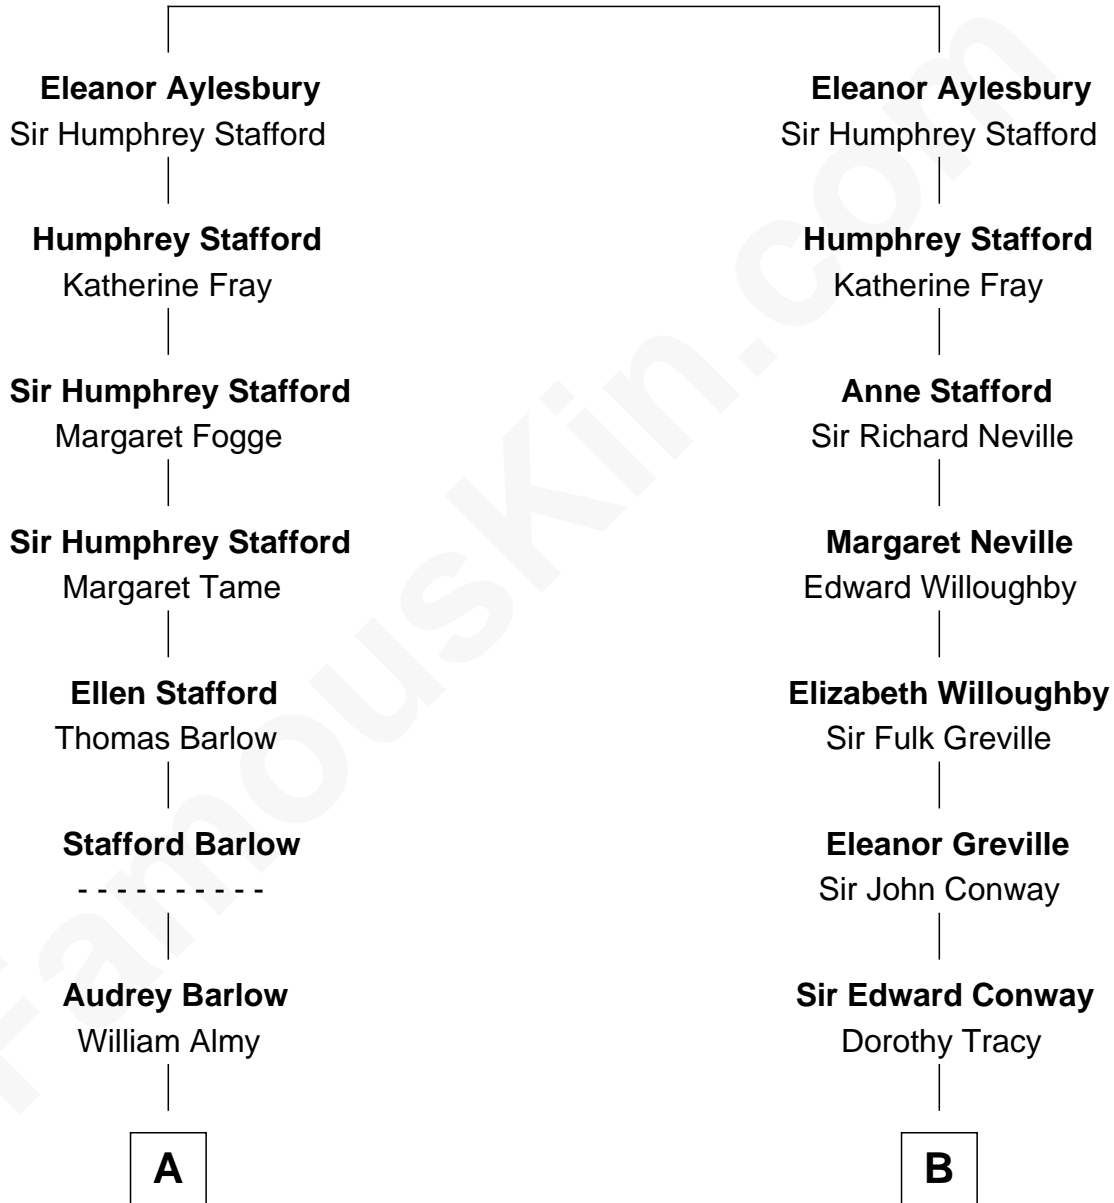

**FamousKin.com**  
**Relationship Chart of**  
**Robert Townsend**

*Member of the Culper Spy Ring during the American Revolution*

**11th cousin 6 times removed of**

**Queen Elizabeth II**

*Queen of the United Kingdom*

**Sir Thomas Aylesbury**  
 Katherine Pabenham

Elizabeth II photo by [Eric Draper](#)