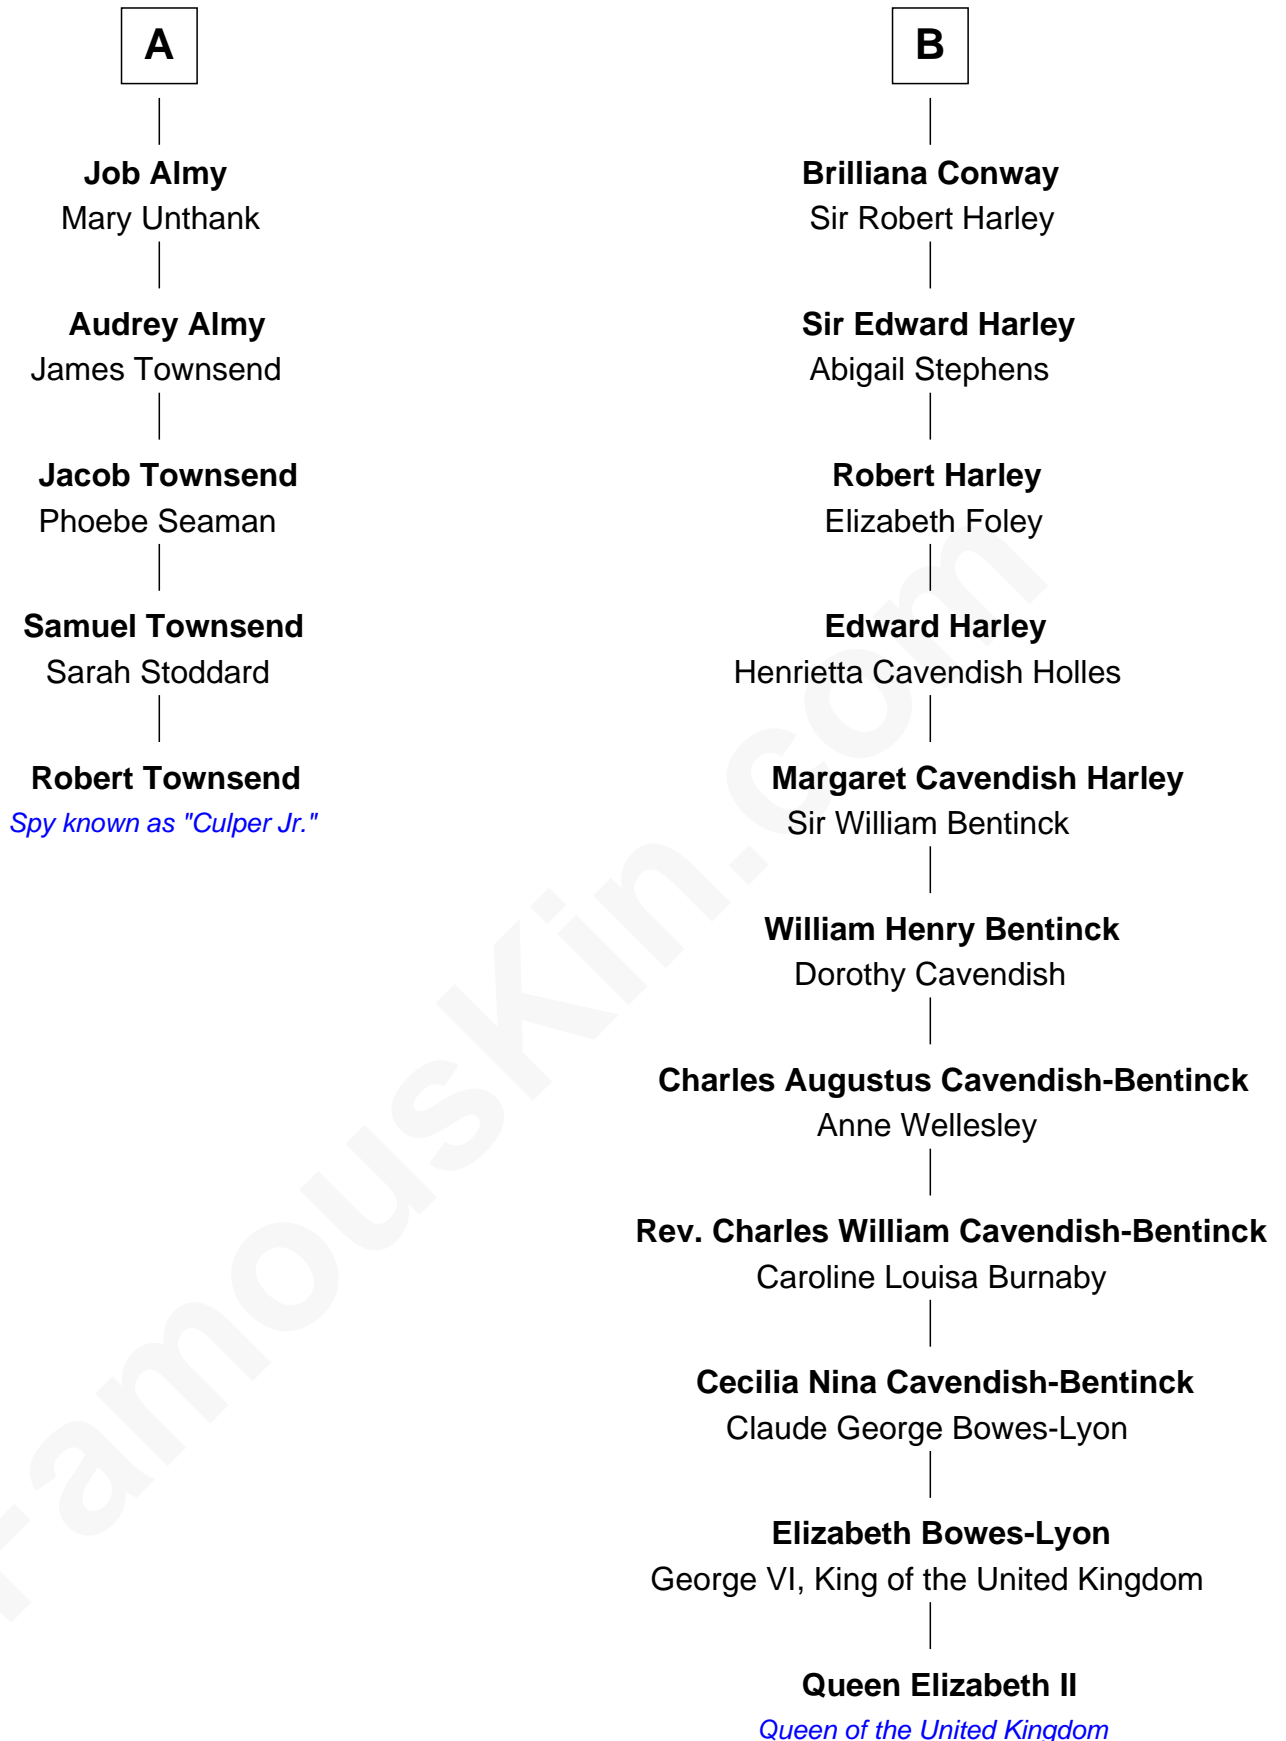

**FamousKin.com**  
**Relationship Chart of**  
**Robert Townsend**

*Member of the Culper Spy Ring during the American Revolution*

**11th cousin 6 times removed of**

**Queen Elizabeth II**

*Queen of the United Kingdom*

**Sir Thomas Aylesbury**  
 Katherine Pabenham

Elizabeth II photo by [Eric Draper](#)