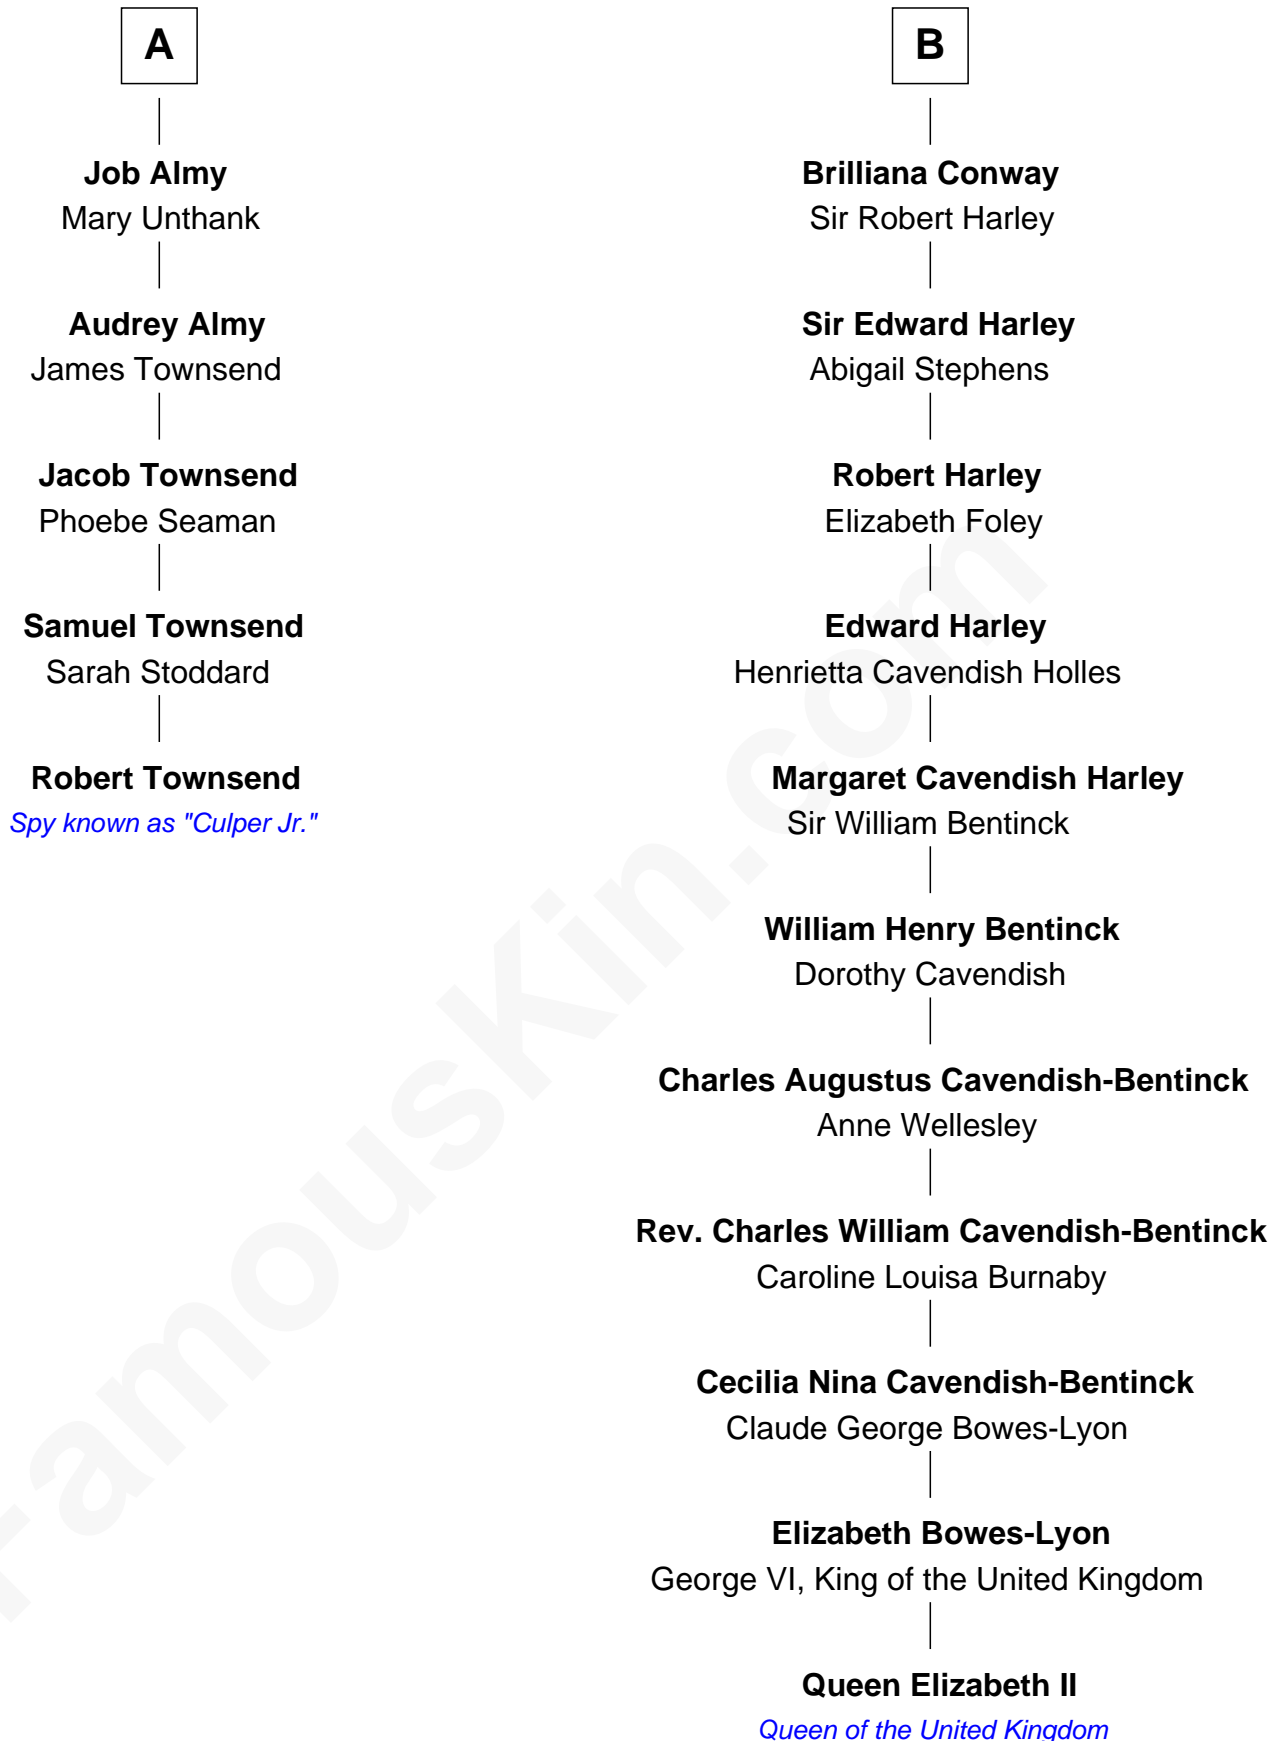

**FamousKin.com**  
**Relationship Chart of**  
**Robert Townsend**

*Member of the Culper Spy Ring during the American Revolution*

**11th cousin 6 times removed of**

**Queen Elizabeth II**

*Queen of the United Kingdom*

**Katherine Pabenham**

Sir Thomas Aylesbury

Elizabeth II photo by [Eric Draper](#)