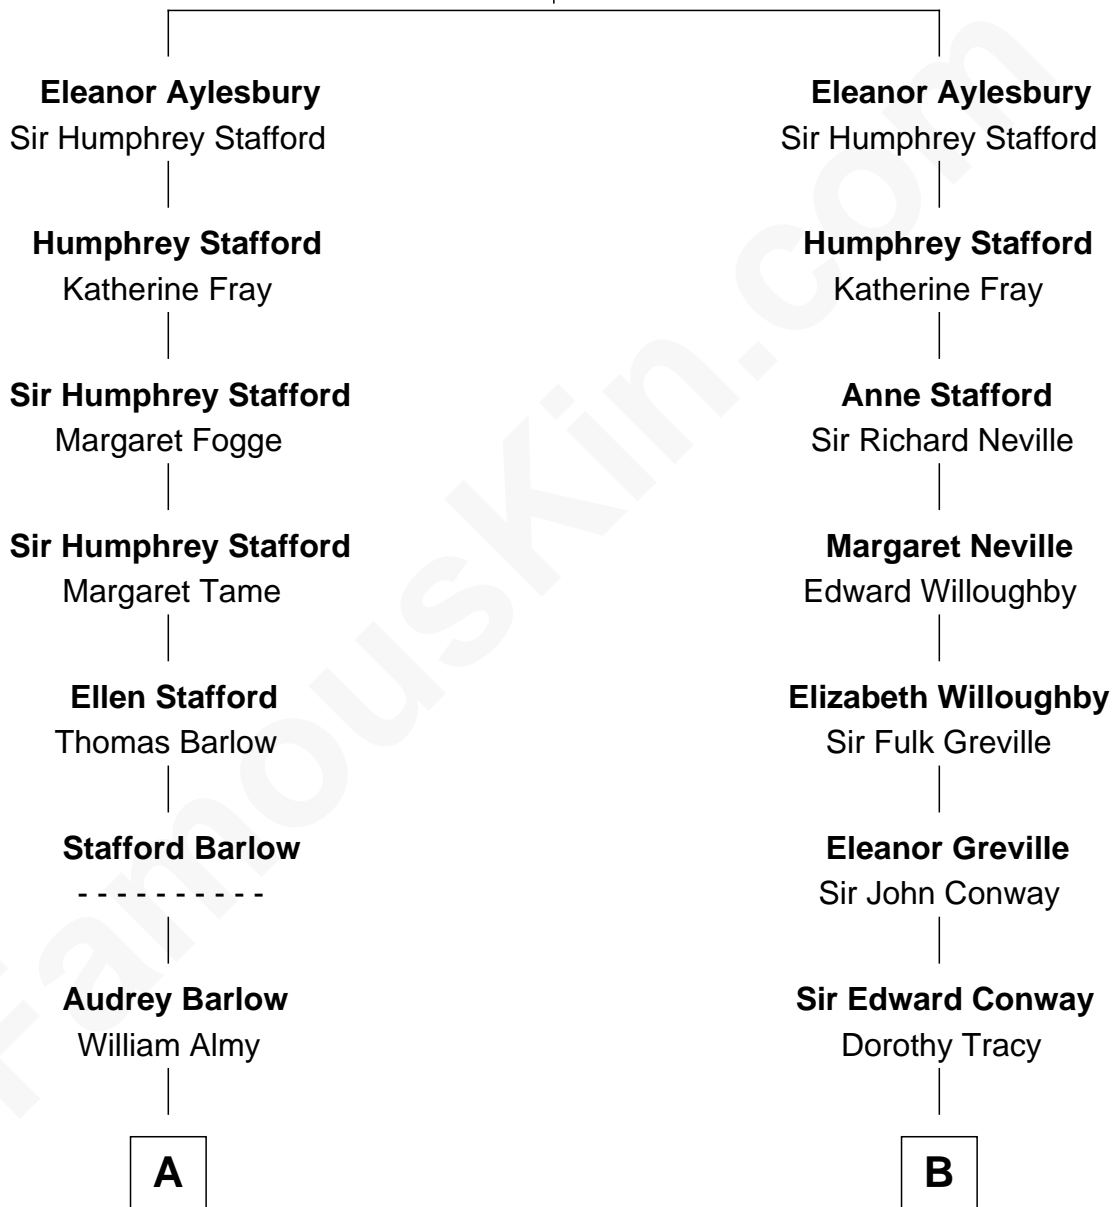

**FamousKin.com**  
**Relationship Chart of**  
**Robert Townsend**

*Member of the Culper Spy Ring during the American Revolution*

**11th cousin 6 times removed of**

**Queen Elizabeth II**

*Queen of the United Kingdom*

**Katherine Pabenham**

Sir Thomas Aylesbury

Elizabeth II photo by [Eric Draper](#)