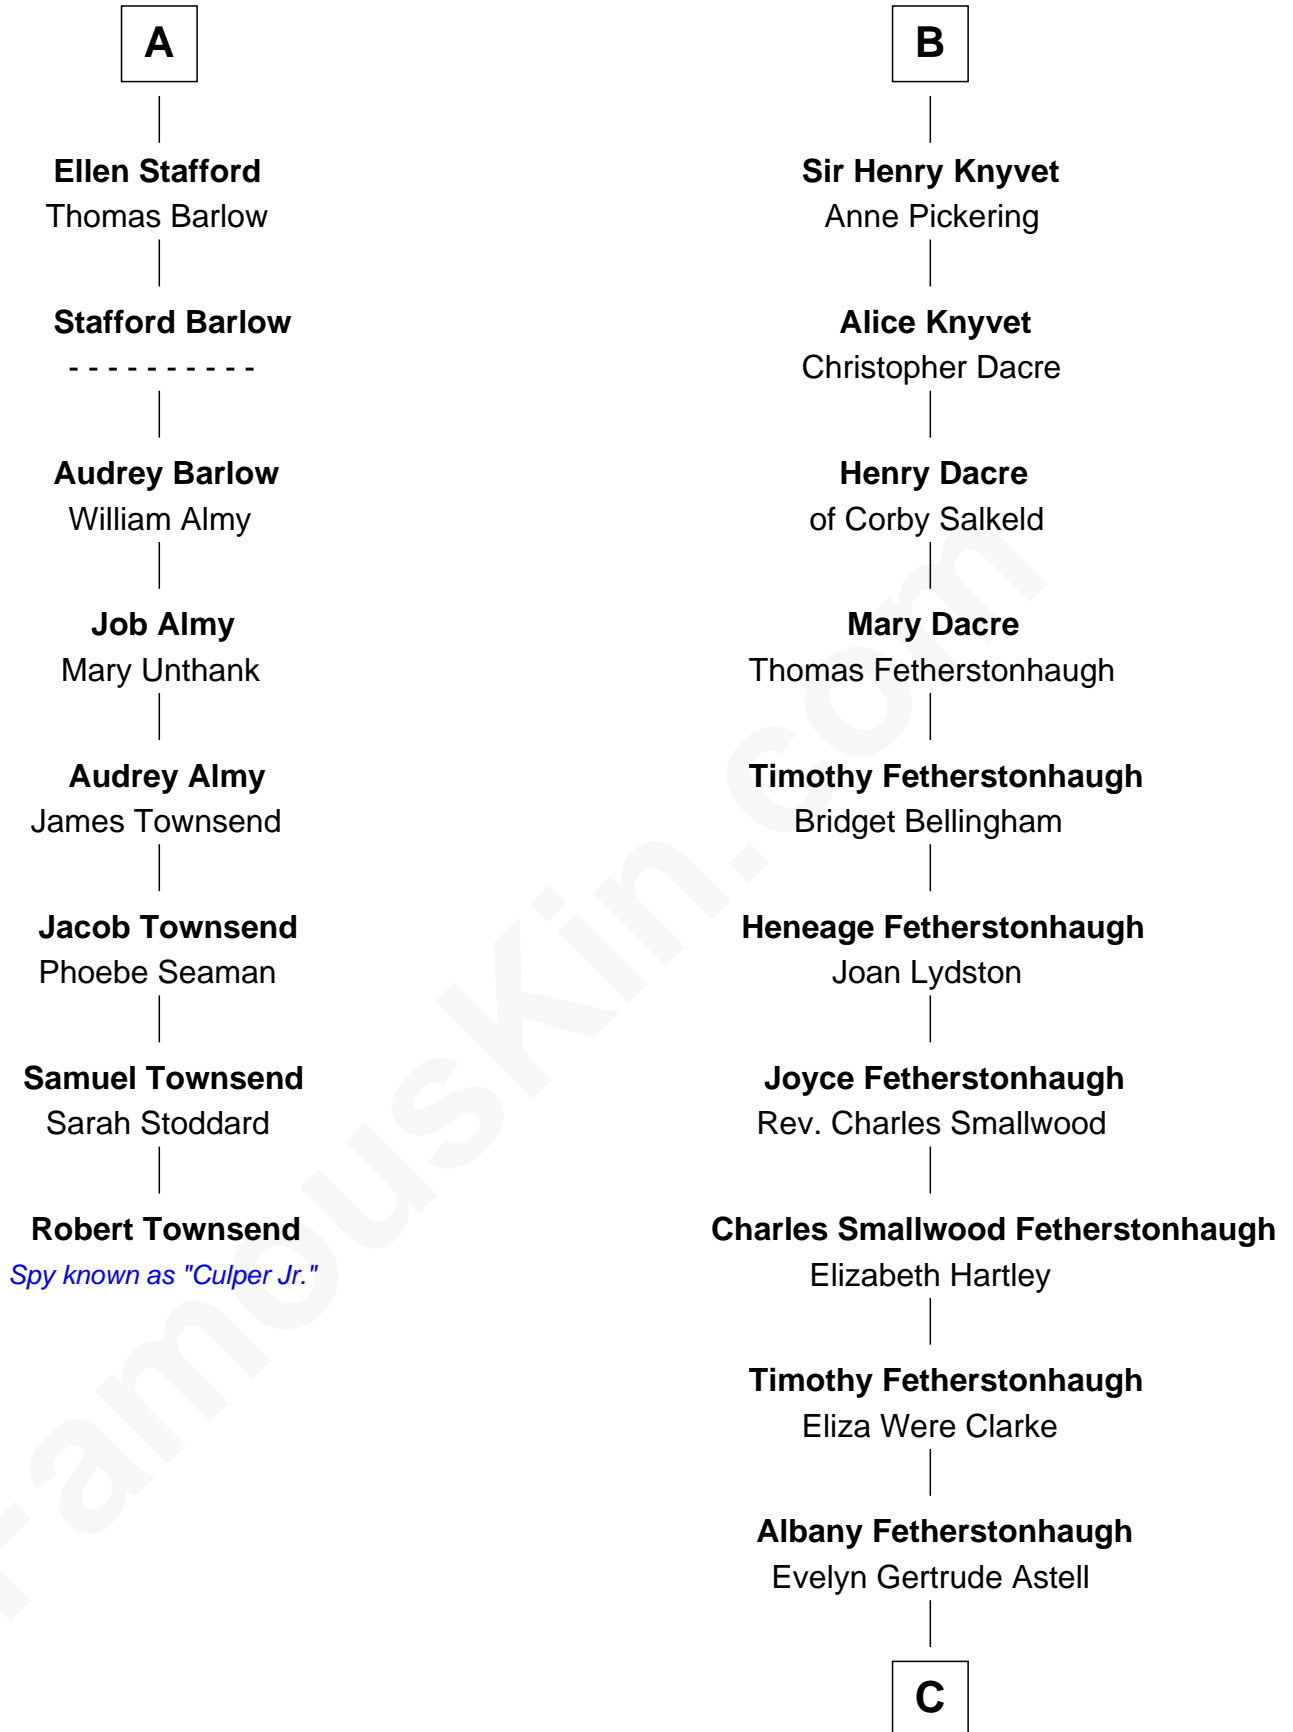

## Relationship Chart of

### Robert Townsend

Member of the Culper Spy Ring during the American Revolution

14th cousin 6 times removed of

**Tilda Swinton**  
Movie Actress

**Sir Ralph Basset**  
Joan - - - - -

C

**Gertrude Clare Fetherstonhaugh**

Cecil George Herbert Alers-Hankey

**Mariora Beatrice Evelyn Rochfort Alers-Hankey**

Alan Henry Campbell Swinton

**Sir John Swinton**

Judith Balfour Killen

**Tilda Swinton**

*Movie Actress*