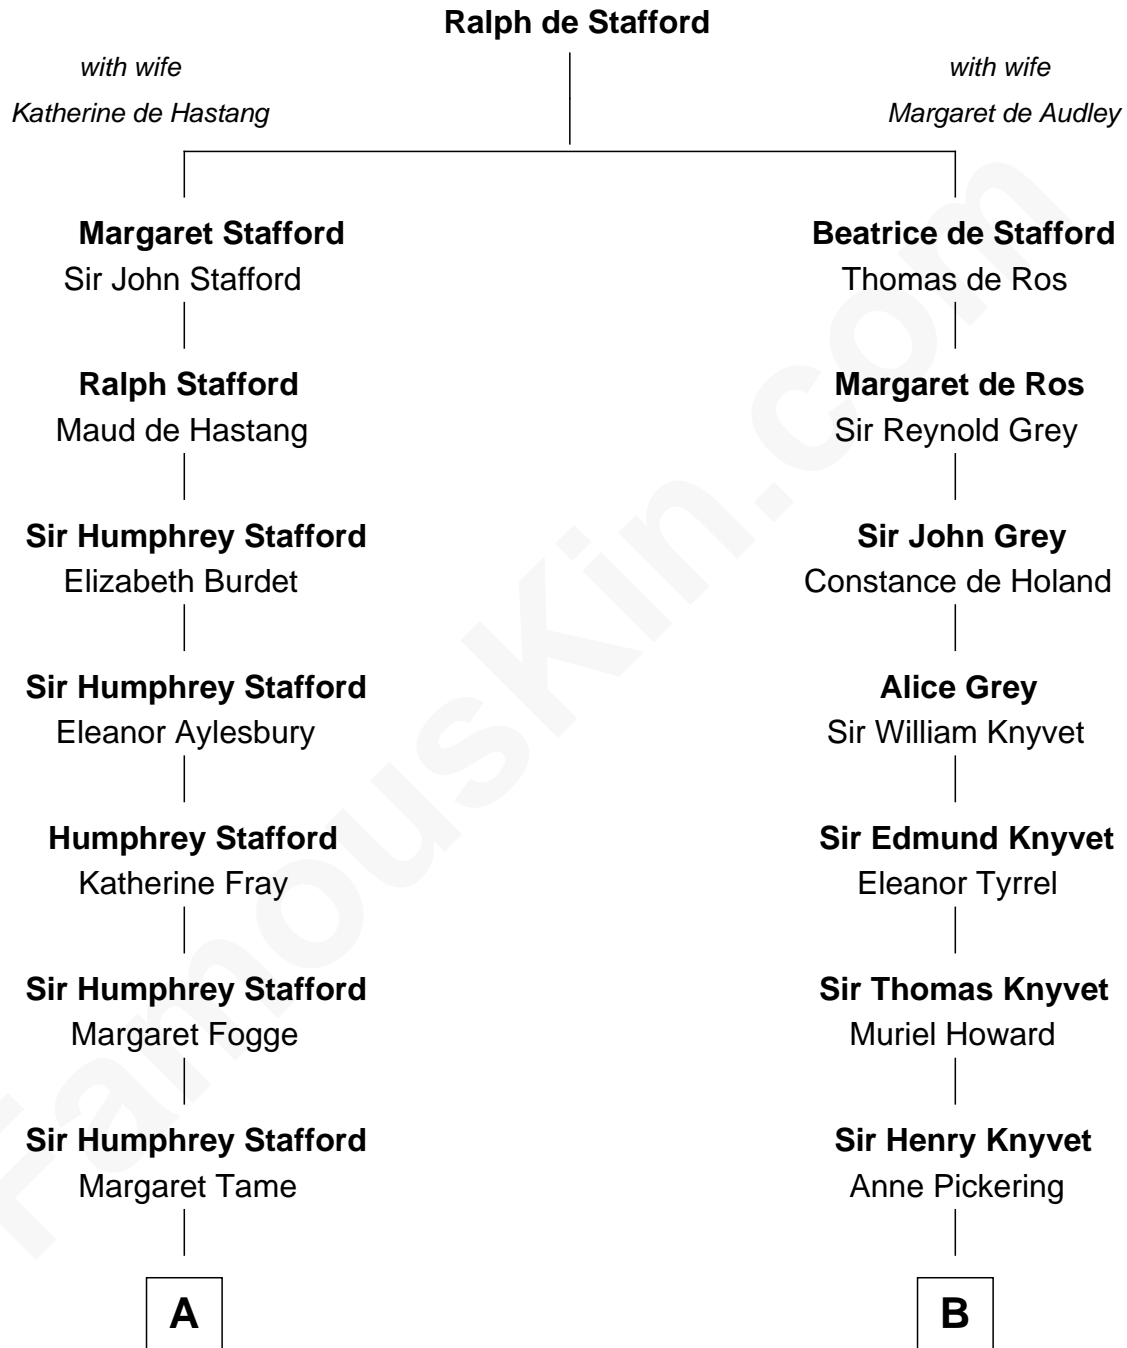

FamousKin.com

Relationship Chart of

Robert Townsend

Member of the Culper Spy Ring during the American Revolution

14th cousin 5 times removed of

Tilda Swinton
Movie Actress

C

Mariora Beatrice Evelyn Rochfort Alers-Hankey

Alan Henry Campbell Swinton

Sir John Swinton

Judith Balfour Killen

Tilda Swinton

Movie Actress

FamousKin.com