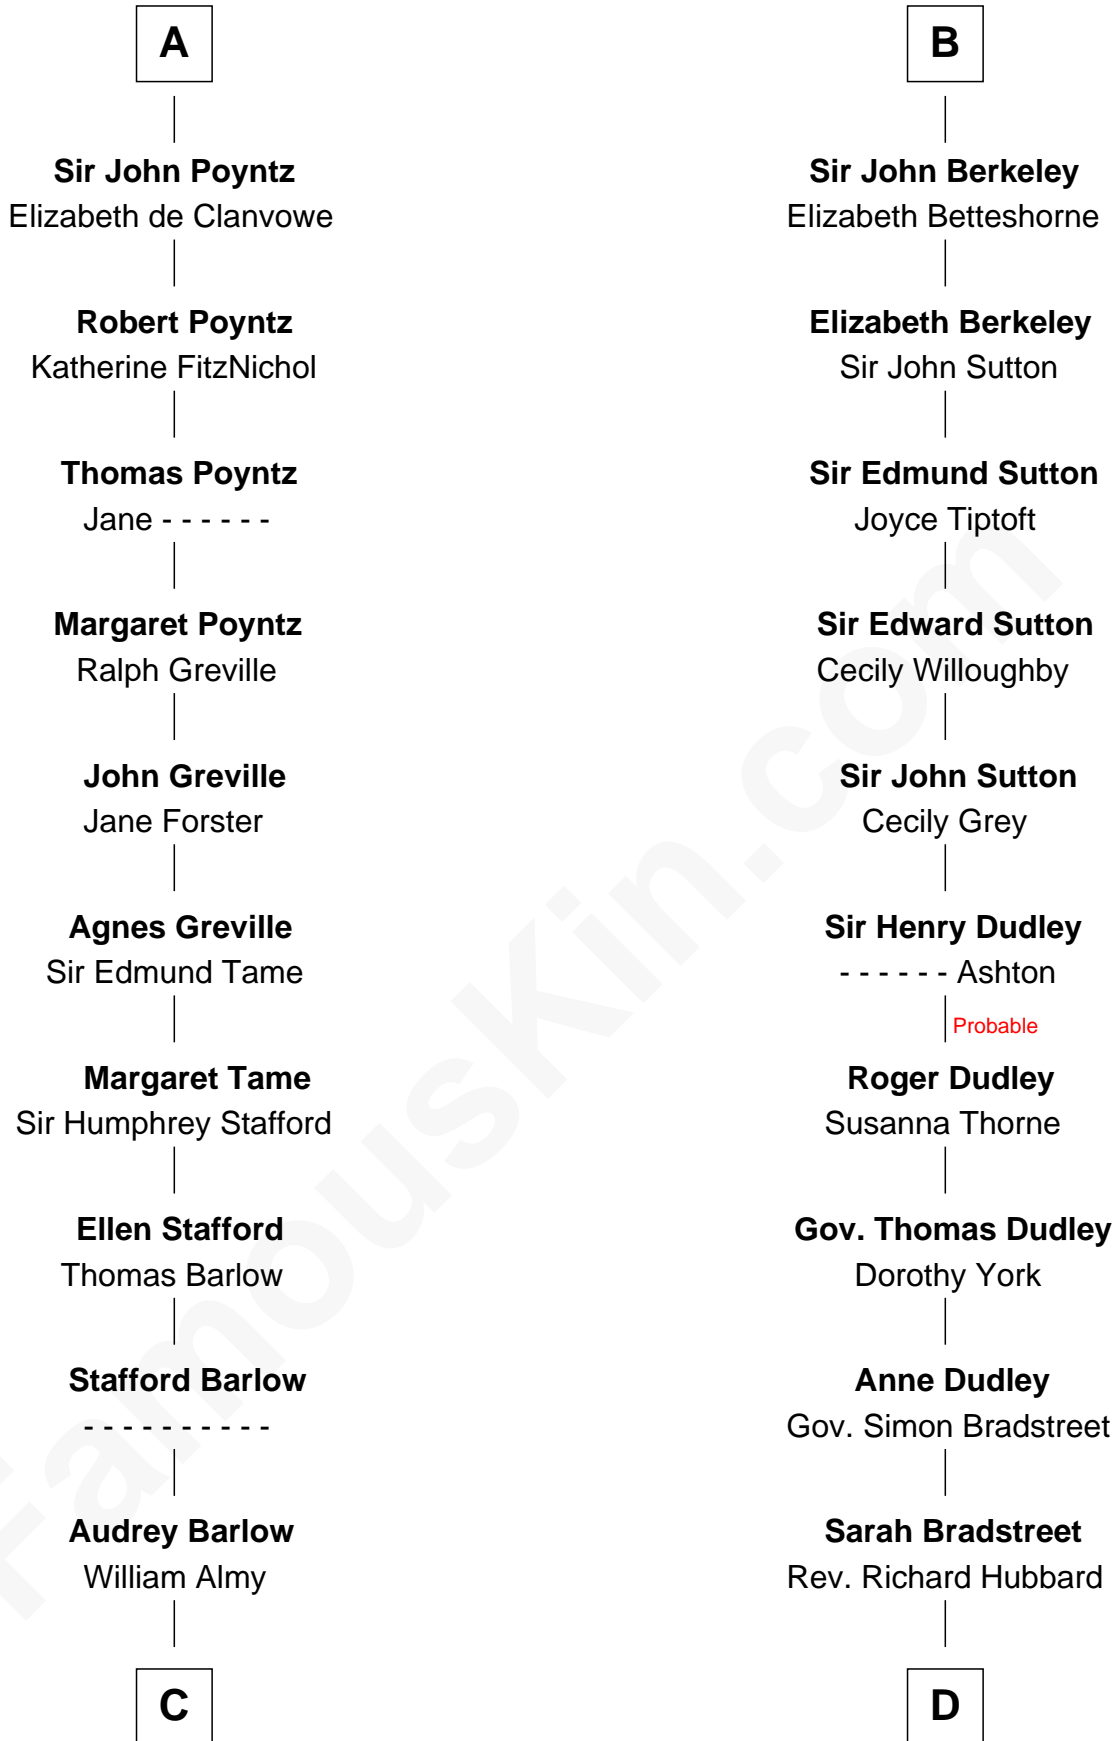

FamousKin.com

Relationship Chart of

Robert Townsend

Member of the Culper Spy Ring during the American Revolution

20th cousin 1 time removed of

Jane (Appleton) Pierce

First Lady of President Franklin Pierce

C

Job Almy
Mary Unthank

Audrey Almy
James Townsend

Jacob Townsend
Phoebe Seaman

Samuel Townsend
Sarah Stoddard

Robert Townsend
Spy known as "Culper Jr."

D

John Hubbard
Mary Brown

Elizabeth Hubbard
Francis Appleton