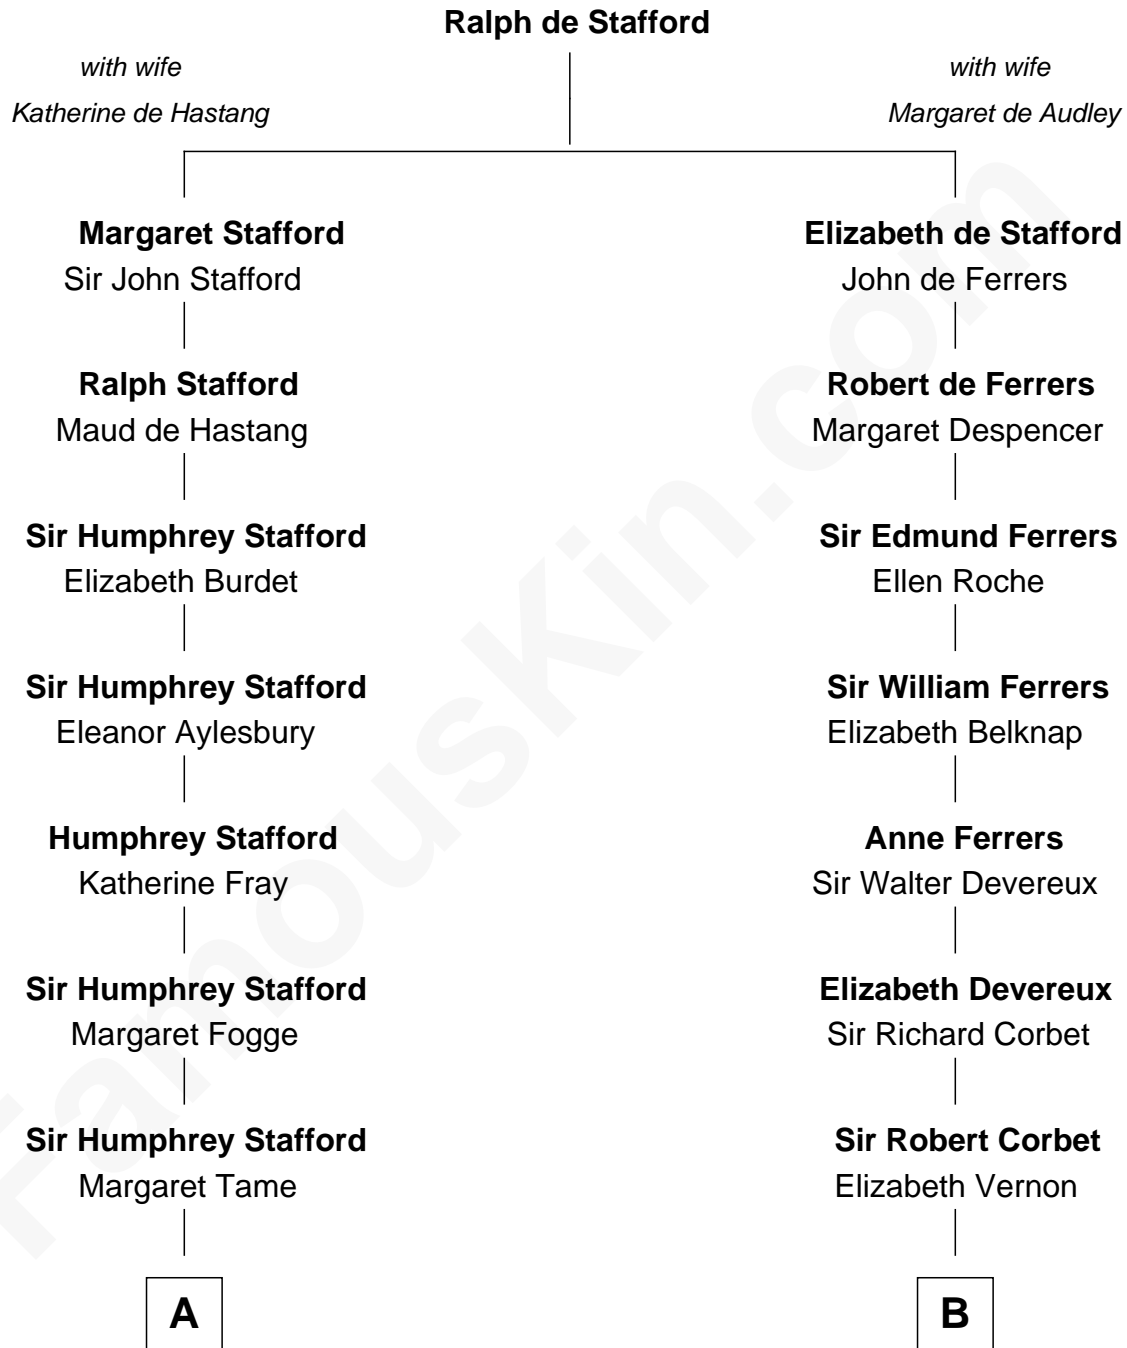

FamousKin.com

Relationship Chart of

Robert Townsend

Member of the Culper Spy Ring during the American Revolution

14th cousin 5 times removed of

J.P. Morgan, Jr.

American Banker and Philanthropist

C

Charles F. Tracy

Louisa Kirkland

Frances Louisa Tracy

John Pierpont Morgan

J.P. Morgan, Jr.

American Banker and Philanthropist

FamousKin.com