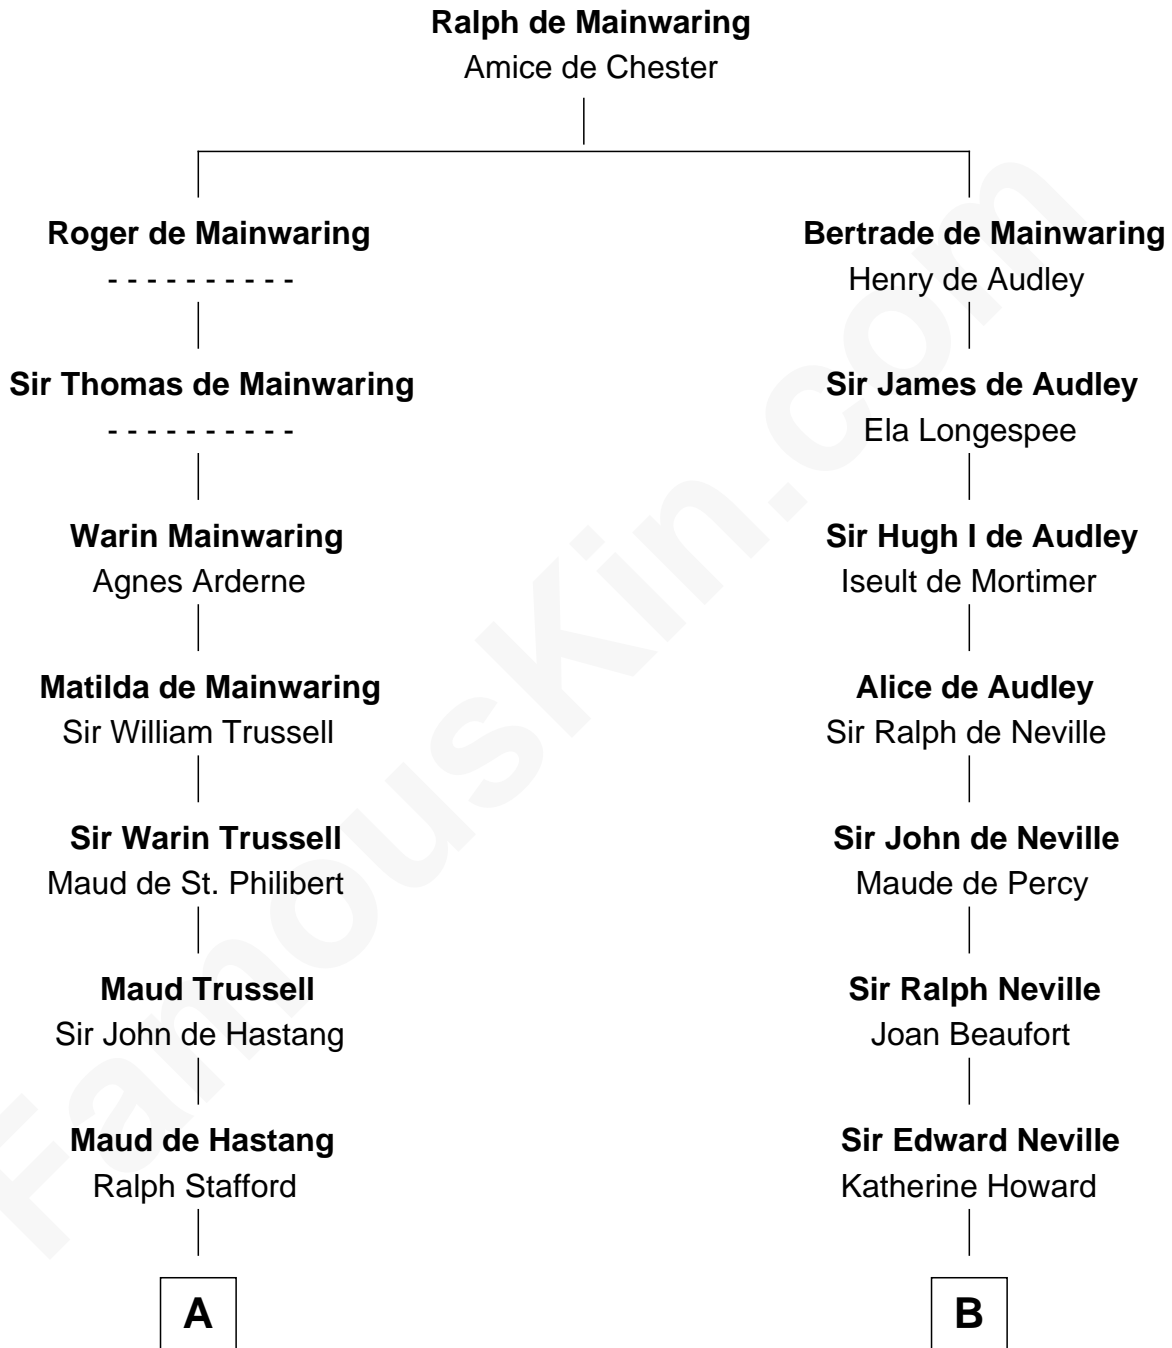

FamousKin.com

Relationship Chart of

Robert Townsend

Member of the Culper Spy Ring during the American Revolution

19th cousin 1 time removed of

Fitzhugh Lee

40th Governor of Virginia

C

Jacob Townsend

Phoebe Seaman

Samuel Townsend

Sarah Stoddard

Robert Townsend

Spy known as "Culper Jr."

D

Col. Henry Lee

Lucy Grymes

Maj. Gen. Henry Lee

Anne Hill Carter

Sydney Smith Lee

Anna Maria Mason

Fitzhugh Lee

40th Governor of Virginia

FamousKin.com