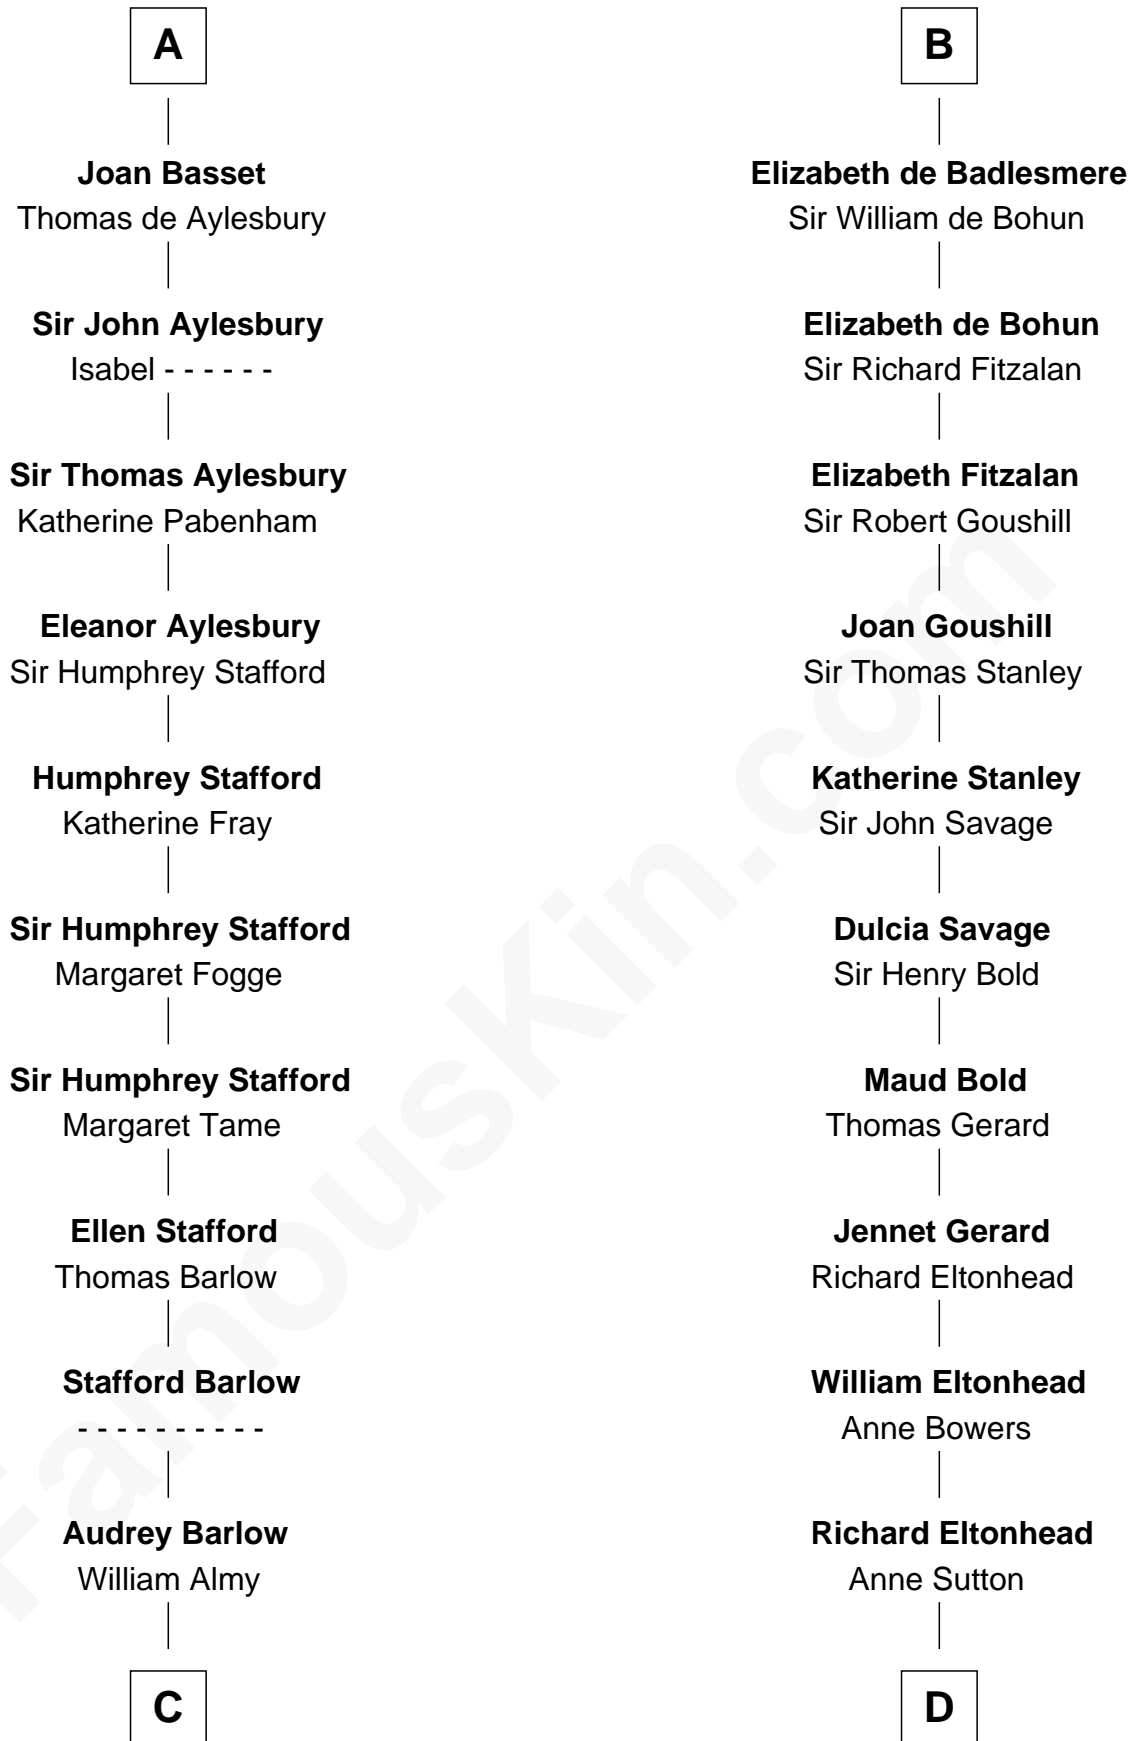

**FamousKin.com**  
**Relationship Chart of**  
**Robert Townsend**

*Member of the Culper Spy Ring during the American Revolution*

21st cousin of

**Thomas Sim Lee**

*2nd and 7th Governor of Maryland*

**Saher I de Quincy**

Maud de St. Liz

**C**

**Job Almy**

Mary Unthank

**Audrey Almy**

James Townsend

**Jacob Townsend**

Phoebe Seaman