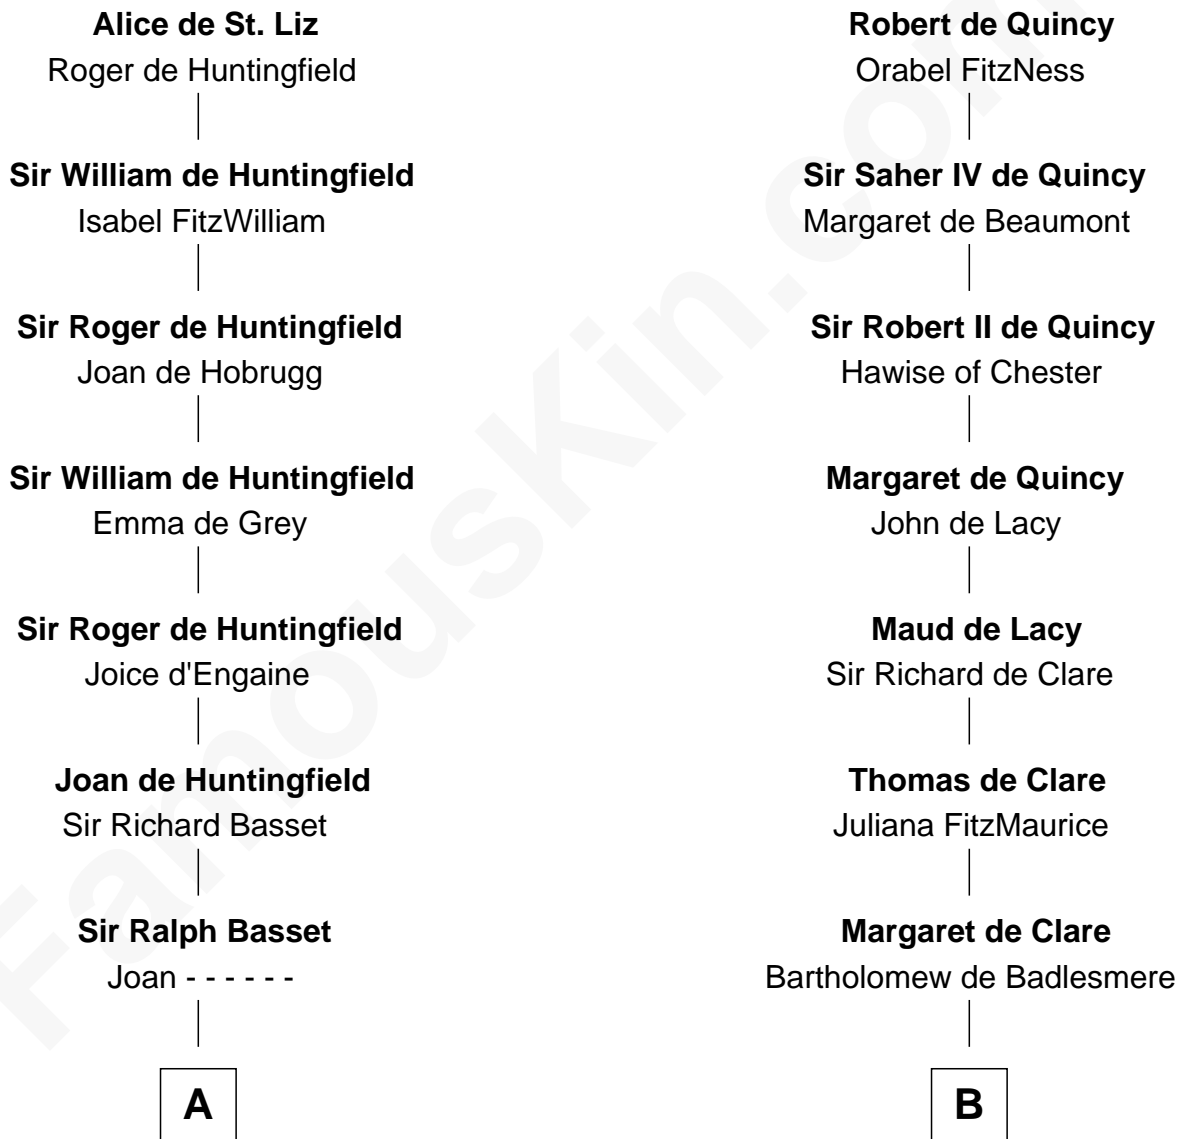

**FamousKin.com**  
**Relationship Chart of**  
**Robert Townsend**

*Member of the Culper Spy Ring during the American Revolution*

21st cousin of

**Thomas Sim Lee**

*2nd and 7th Governor of Maryland*

**Saher I de Quincy**

Maud de St. Liz

**C**

**Job Almy**

Mary Unthank

**Audrey Almy**

James Townsend

**Jacob Townsend**

Phoebe Seaman

**Samuel Townsend**

Sarah Stoddard

**Robert Townsend**

*Spy known as "Culper Jr."*

**D**

**Alice Eltonhead**

Henry Corbin

**Laetitia Corbin**