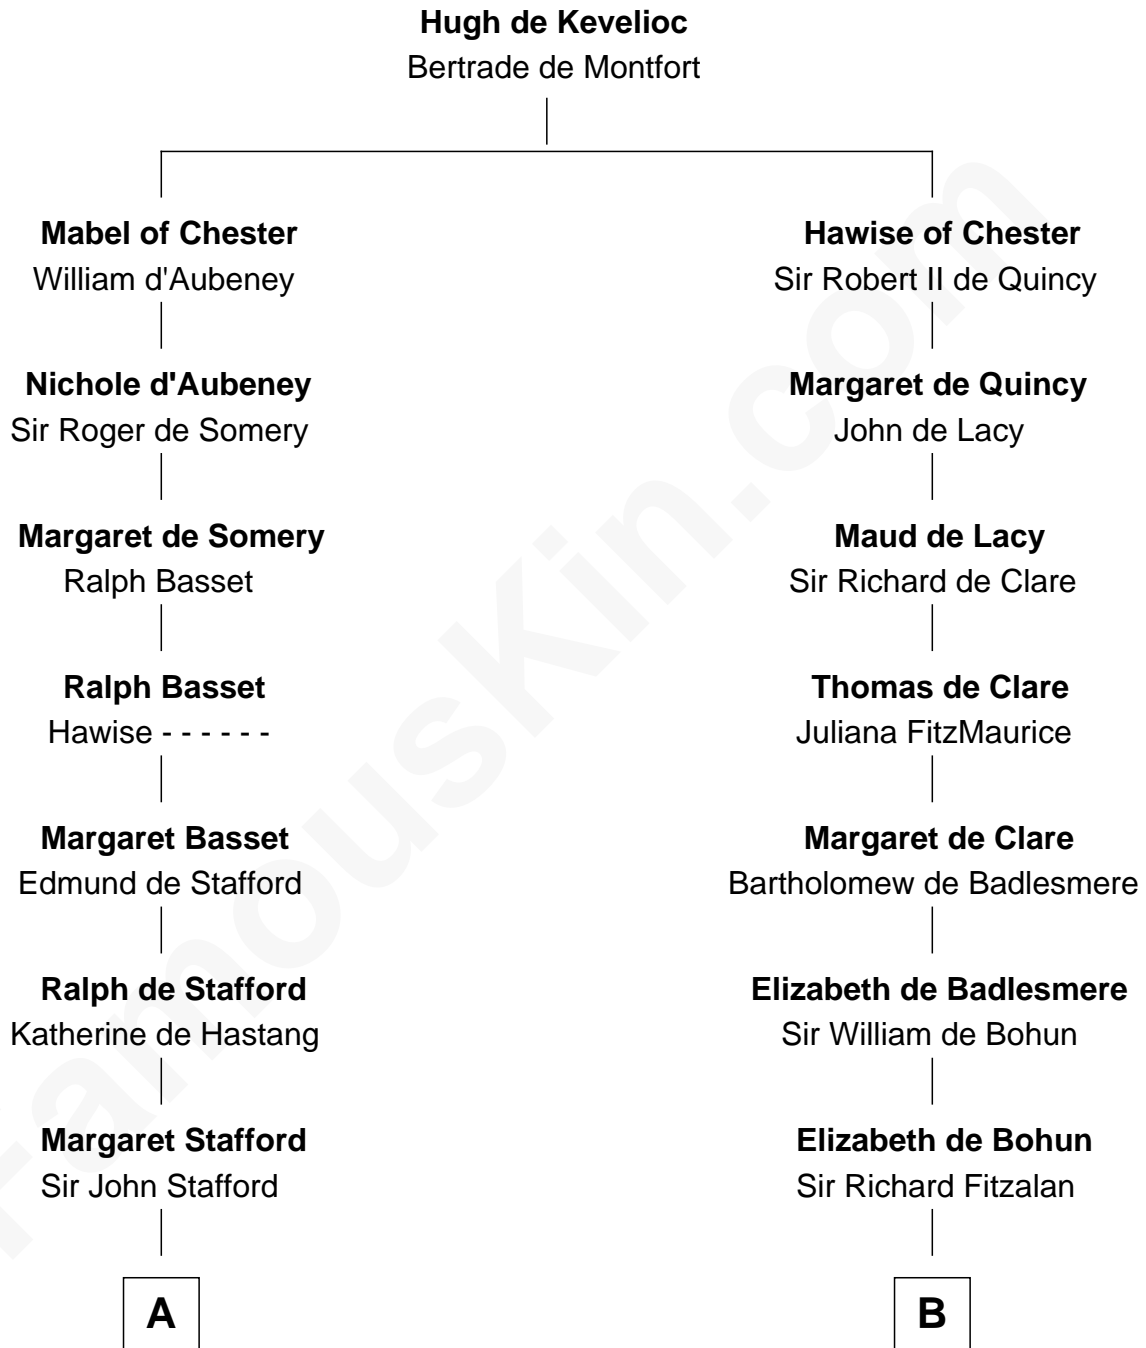

FamousKin.com

Relationship Chart of

Robert Townsend

Member of the Culper Spy Ring during the American Revolution

20th cousin of

Charles Goldsborough
16th Governor of Maryland

C

Audrey Almy
James Townsend

Jacob Townsend
Phoebe Seaman

Samuel Townsend
Sarah Stoddard

Robert Townsend
Spy known as "Culper Jr."

D

Anna Maria Lloyd
Richard Tilghman

William Tilghman
Margaret Lloyd

Anna Maria Tilghman
Charles Goldsborough

Charles Goldsborough
16th Governor of Maryland