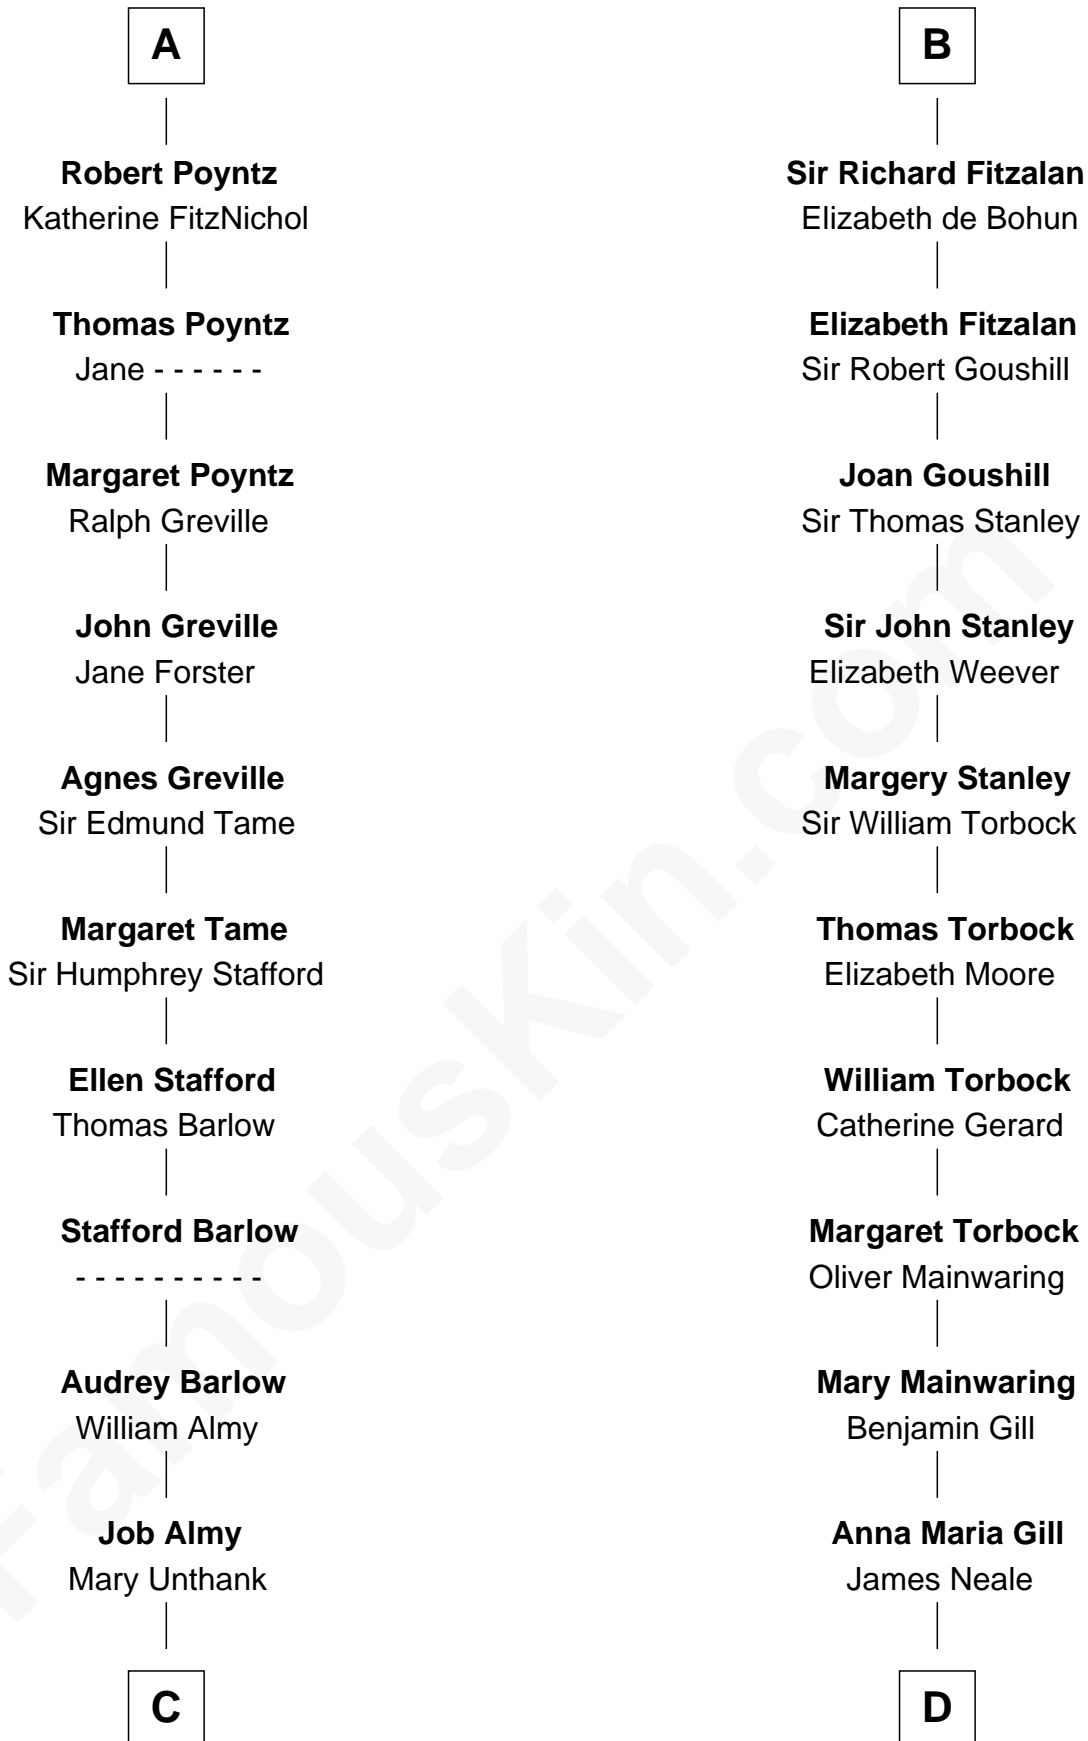

## Relationship Chart of

### Robert Townsend

*Member of the Culper Spy Ring during the American Revolution*

20th cousin 1 time removed of

**Charles Goldsborough**  
*16th Governor of Maryland*

**C**

**Audrey Almy**  
James Townsend

**Jacob Townsend**  
Phoebe Seaman

**Samuel Townsend**  
Sarah Stoddard

**Robert Townsend**  
*Spy known as "Culper Jr."*

**D**

**Henrietta Maria Neale**  
Col. Philemon Lloyd

**Anna Maria Lloyd**  
Richard Tilghman