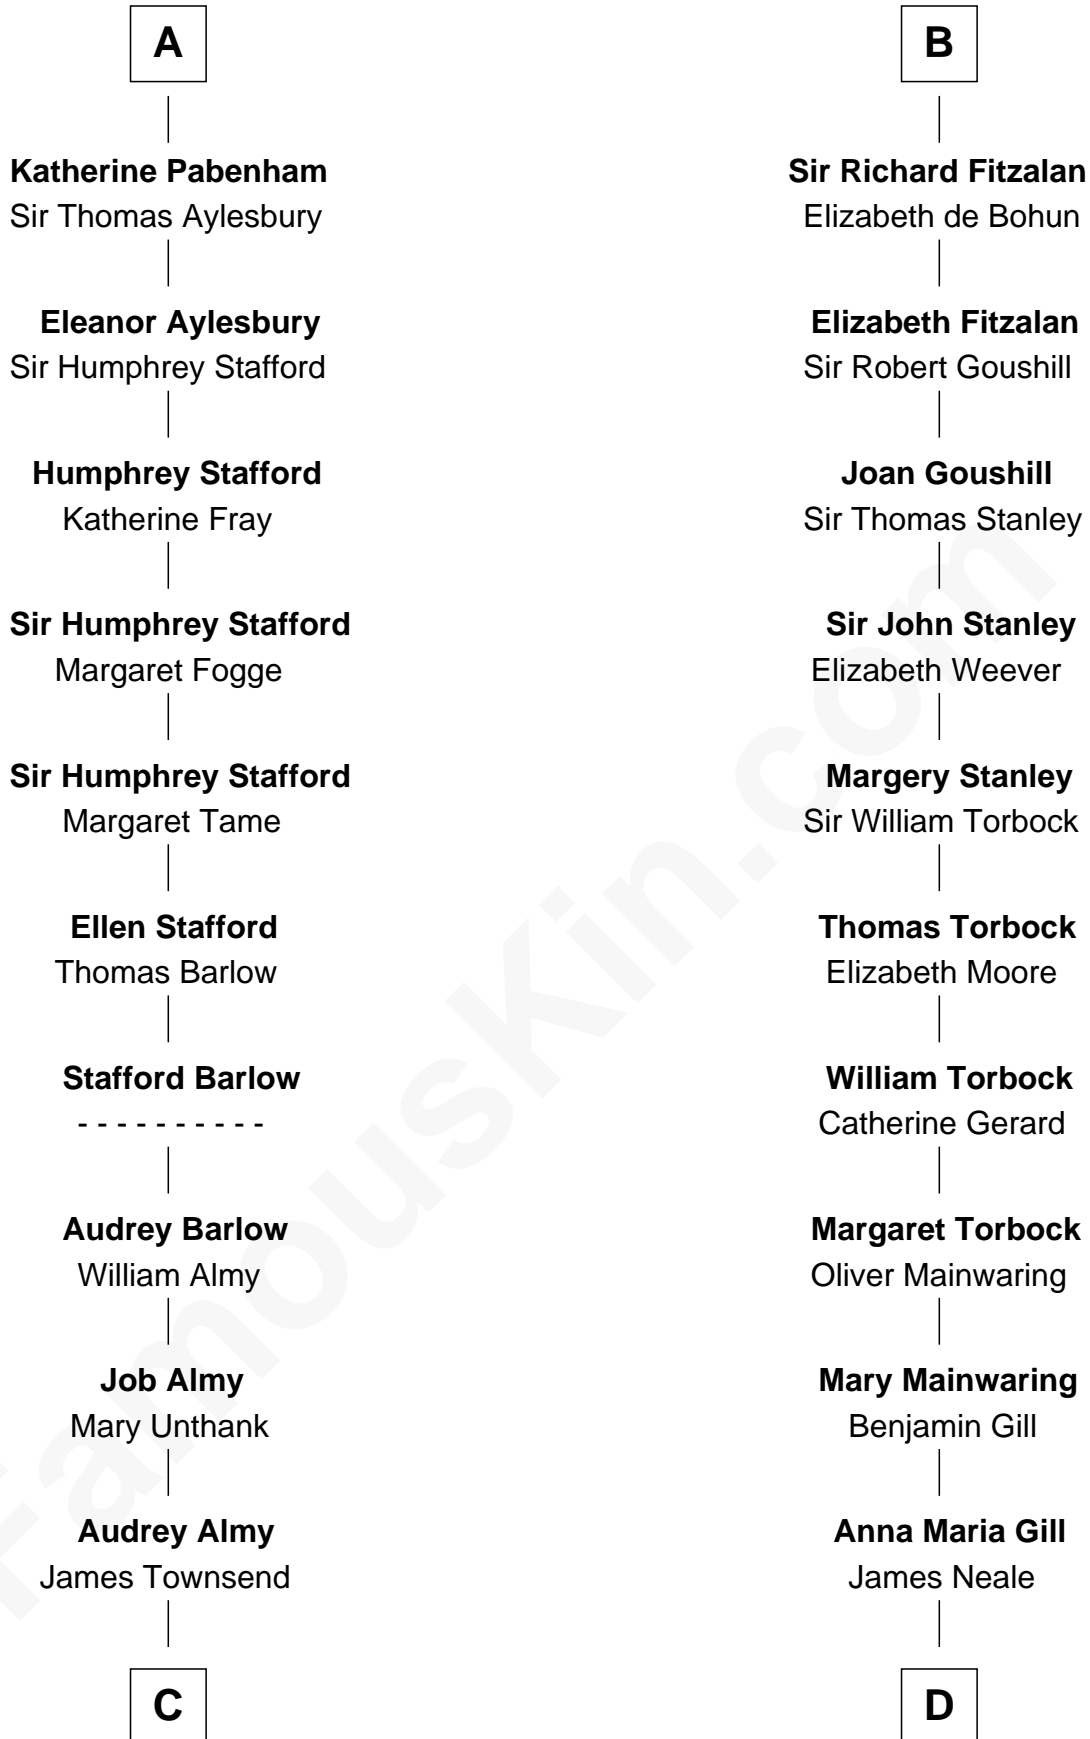

## Relationship Chart of

### Robert Townsend

*Member of the Culper Spy Ring during the American Revolution*

19th cousin 2 times removed of

**Charles Goldsborough**  
*16th Governor of Maryland*

**C**

**Jacob Townsend**

Phoebe Seaman

**Samuel Townsend**

Sarah Stoddard

**Robert Townsend**

*Spy known as "Culper Jr."*

**D**

**Henrietta Maria Neale**

Col. Philemon Lloyd

**Anna Maria Lloyd**