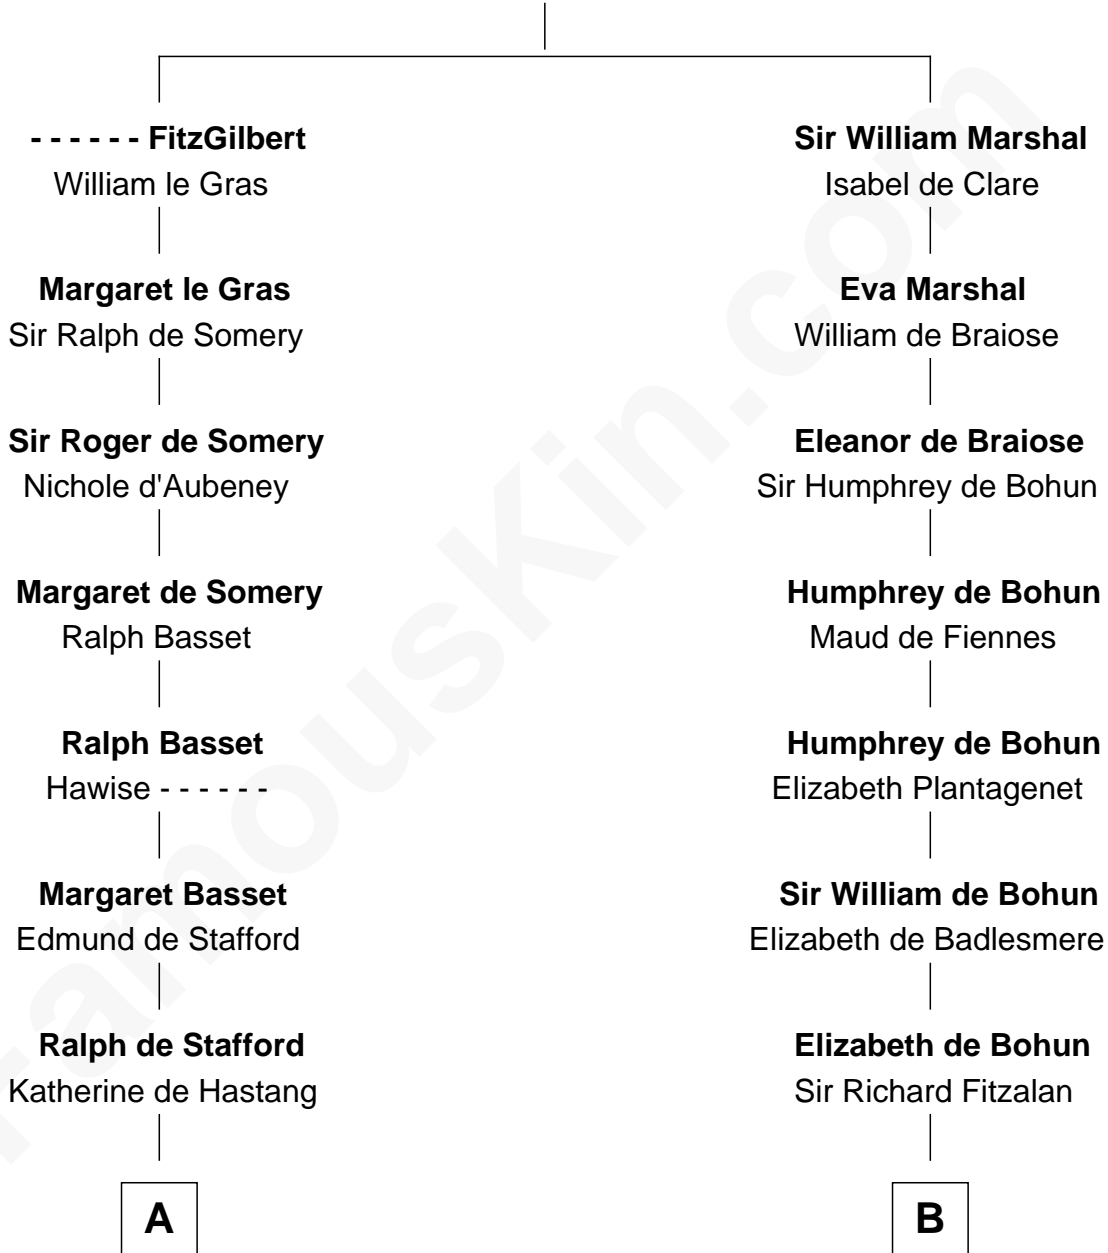

FamousKin.com

Relationship Chart of

Robert Townsend

Member of the Culper Spy Ring during the American Revolution

20th cousin 1 time removed of

Charles Goldsborough
16th Governor of Maryland

John FitzGilbert
 Sybilla of Salisbury

C

Job Almy
Mary Unthank

Audrey Almy
James Townsend

Jacob Townsend
Phoebe Seaman

Samuel Townsend
Sarah Stoddard

Robert Townsend
Spy known as "Culper Jr."

D

Anna Maria Lloyd
Richard Tilghman

William Tilghman
Margaret Lloyd

Anna Maria Tilghman
Charles Goldsborough

Charles Goldsborough
16th Governor of Maryland