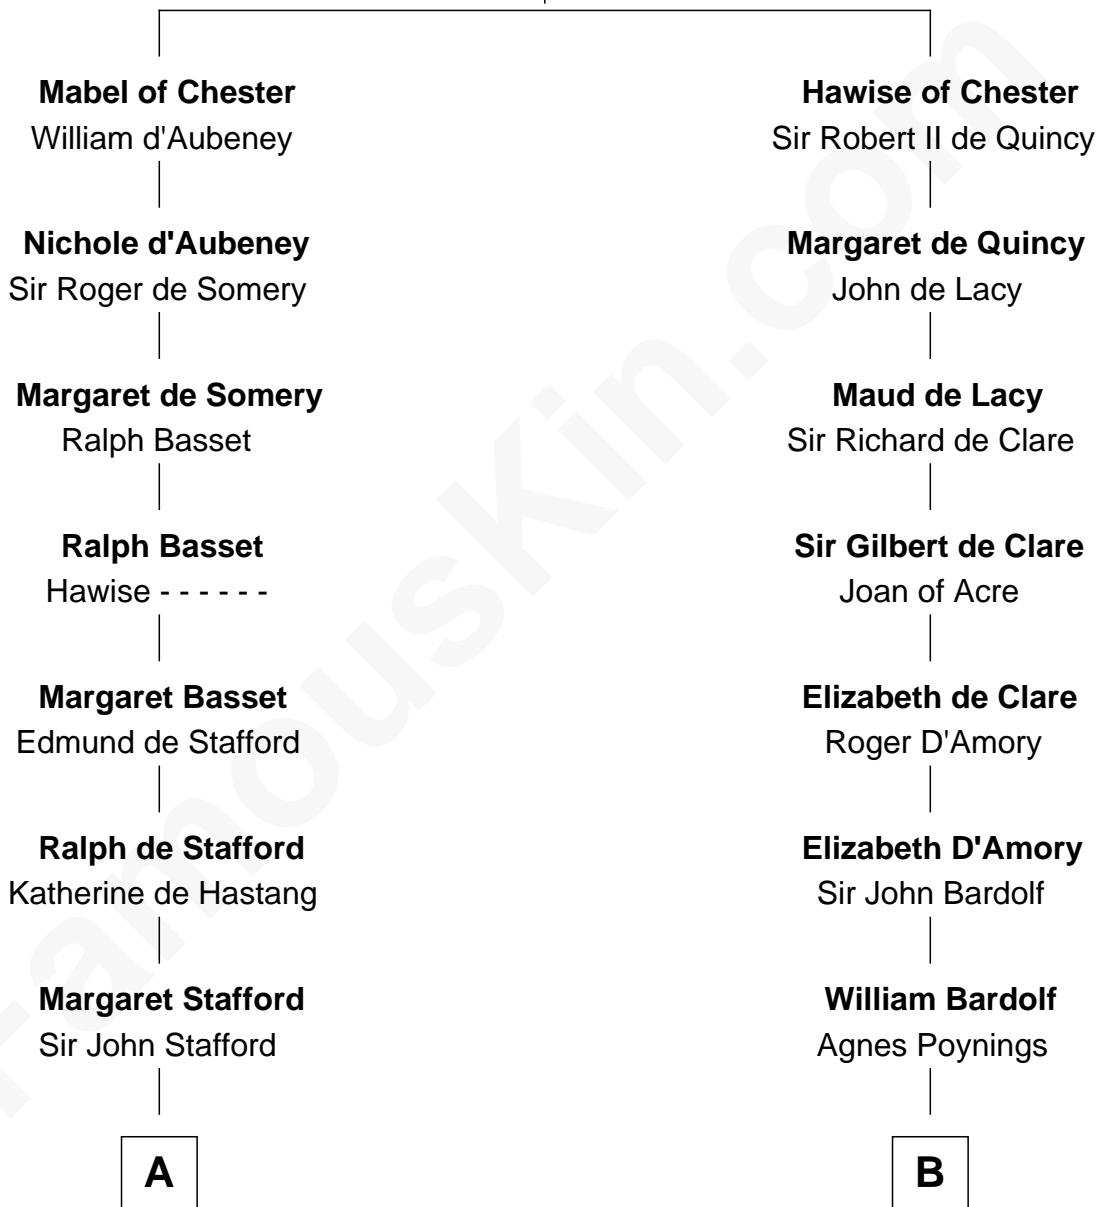

FamousKin.com

Relationship Chart of

Robert Townsend

Member of the Culper Spy Ring during the American Revolution

20th cousin of

Charles Carnan Ridgely
15th Governor of Maryland

Hugh de Kevelioc
 Bertrade de Montfort

C

Audrey Almy
James Townsend

Jacob Townsend
Phoebe Seaman

Samuel Townsend
Sarah Stoddard

Robert Townsend
Spy known as "Culper Jr."

D

John Howard
Mary Warfield

Rachel Howard
Col. Charles Ridgely

Achsah Ridgely
Charles R. Carnan

Charles Carnan Ridgely
15th Governor of Maryland