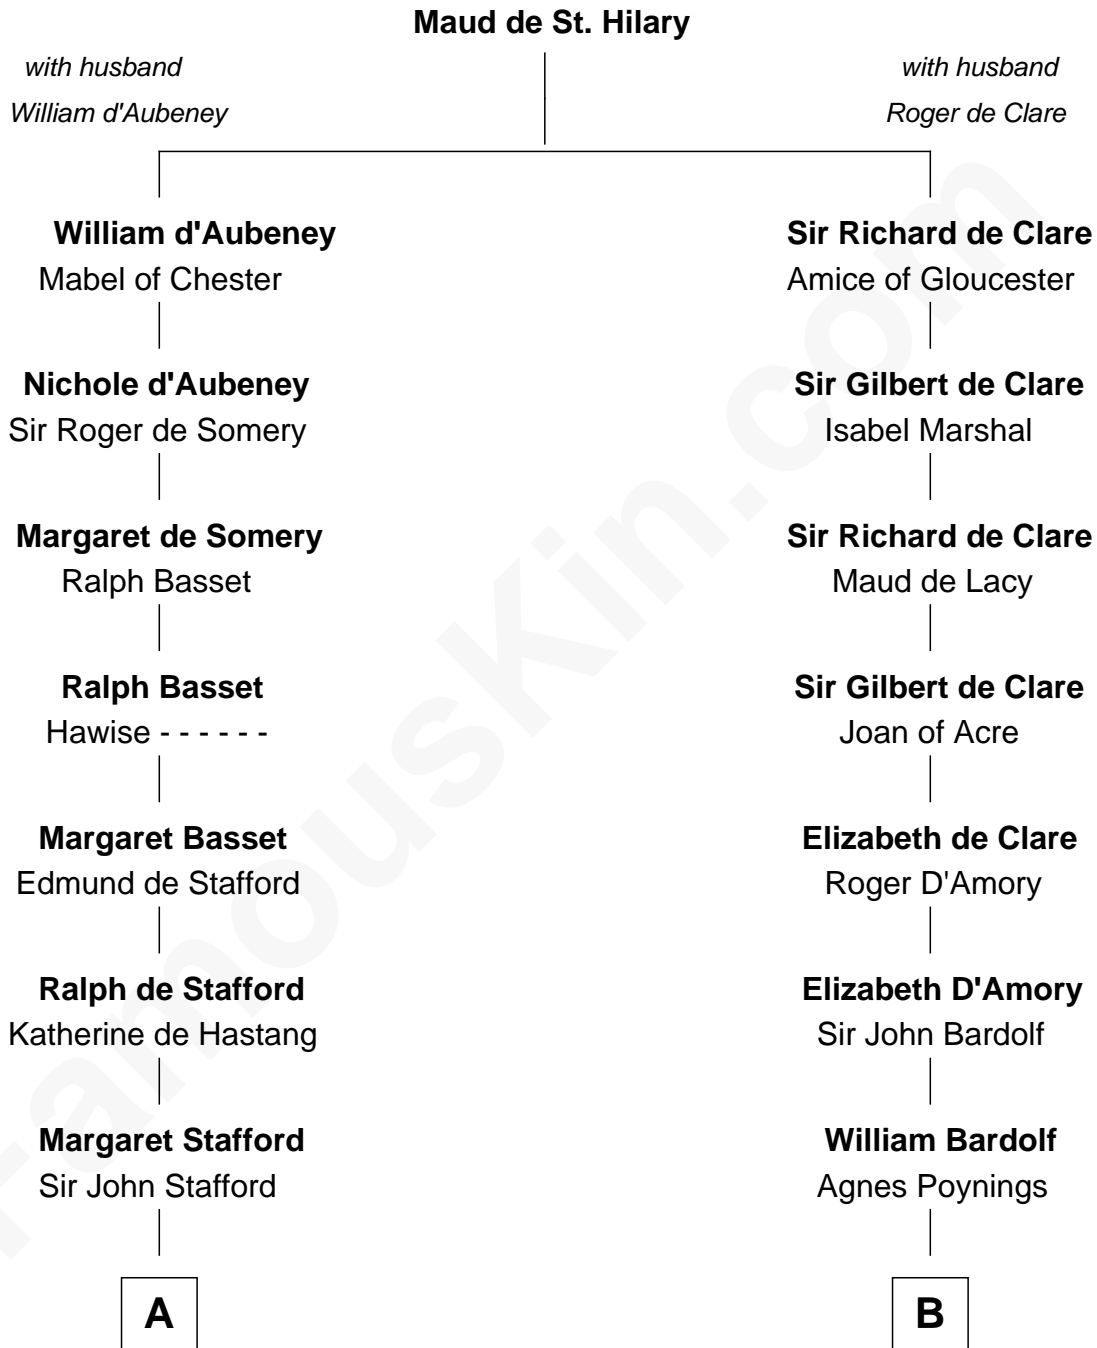

# FamousKin.com

## Relationship Chart of

### Robert Townsend

*Member of the Culper Spy Ring during the American Revolution*

20th cousin of

**Charles Carnan Ridgely**  
*15th Governor of Maryland*

**C**

**Audrey Almy**  
James Townsend

**Jacob Townsend**  
Phoebe Seaman