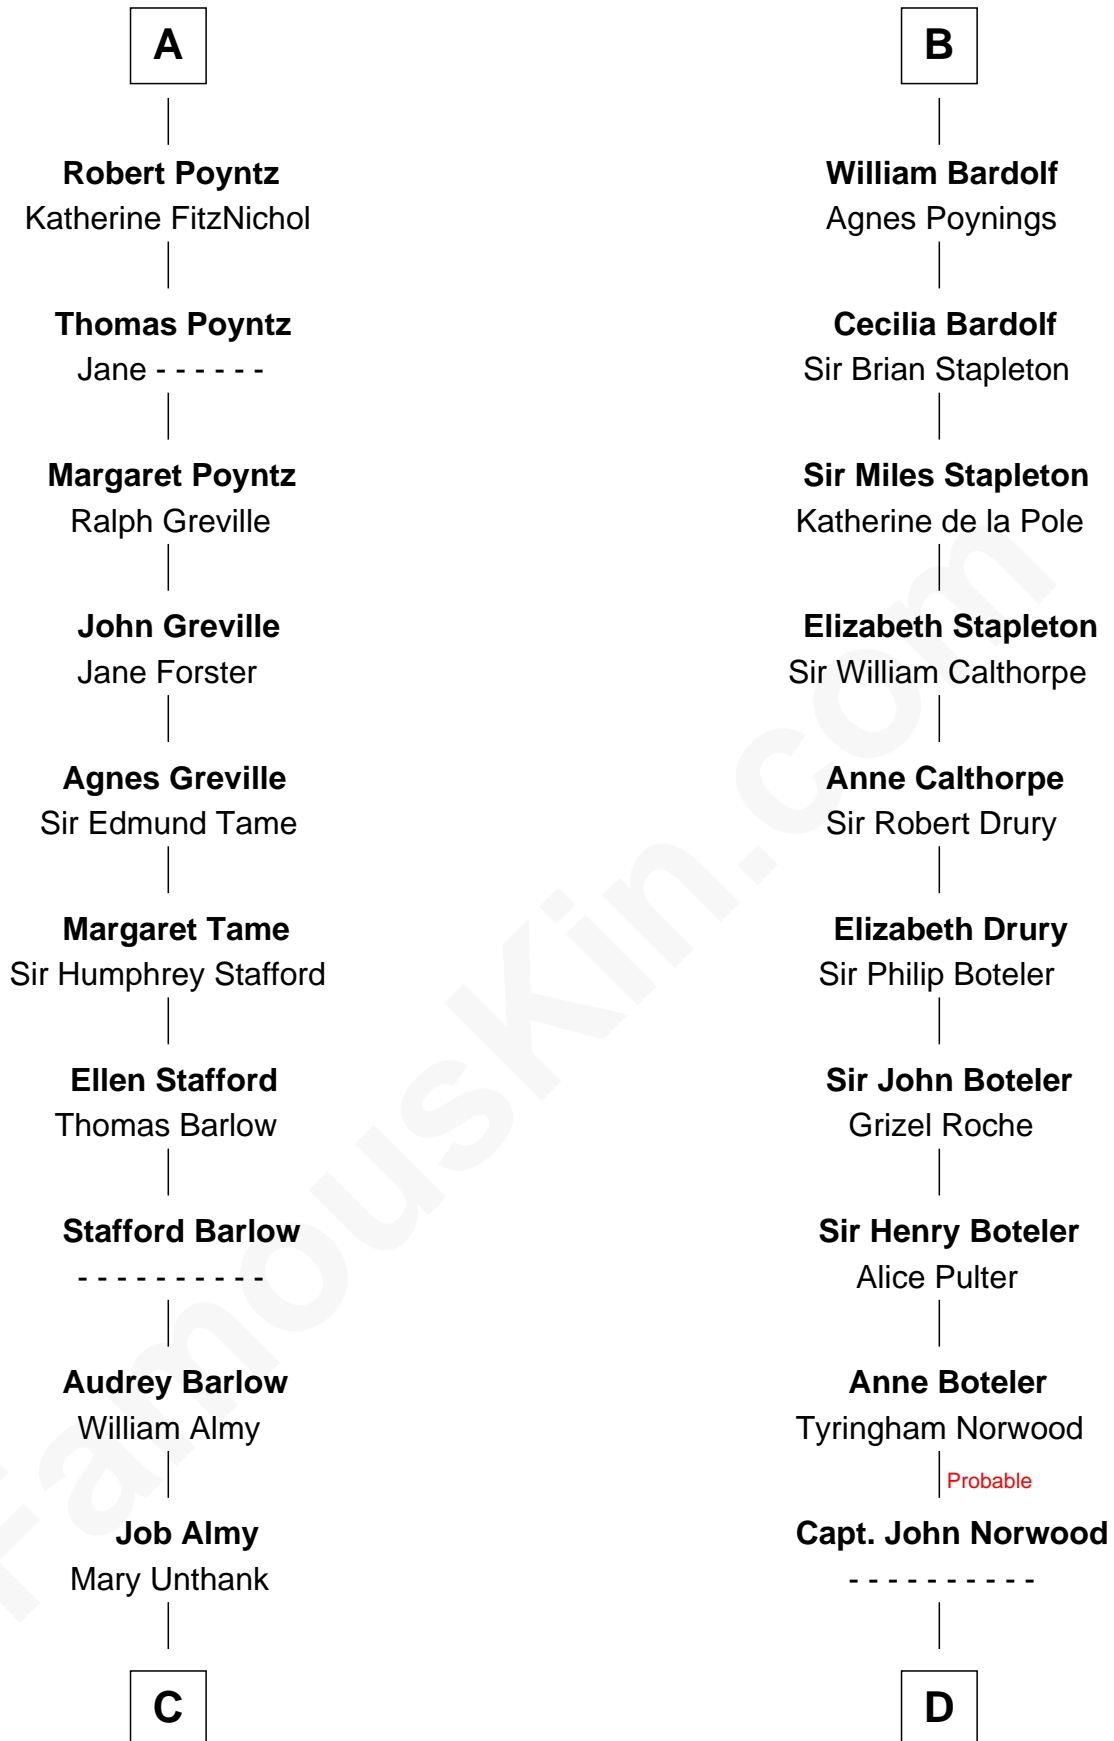

FamousKin.com

Relationship Chart of

Robert Townsend

Member of the Culper Spy Ring during the American Revolution

20th cousin 1 time removed of

Charles Carnan Ridgely
15th Governor of Maryland

C

Audrey Almy
James Townsend

Jacob Townsend
Phoebe Seaman

Samuel Townsend
Sarah Stoddard

Robert Townsend
Spy known as "Culper Jr."

D

Susannah Norwood
John Howard

John Howard
Mary Warfield

Rachel Howard
Col. Charles Ridgely

Achsah Ridgely
Charles R. Carnan

Charles Carnan Ridgely
15th Governor of Maryland