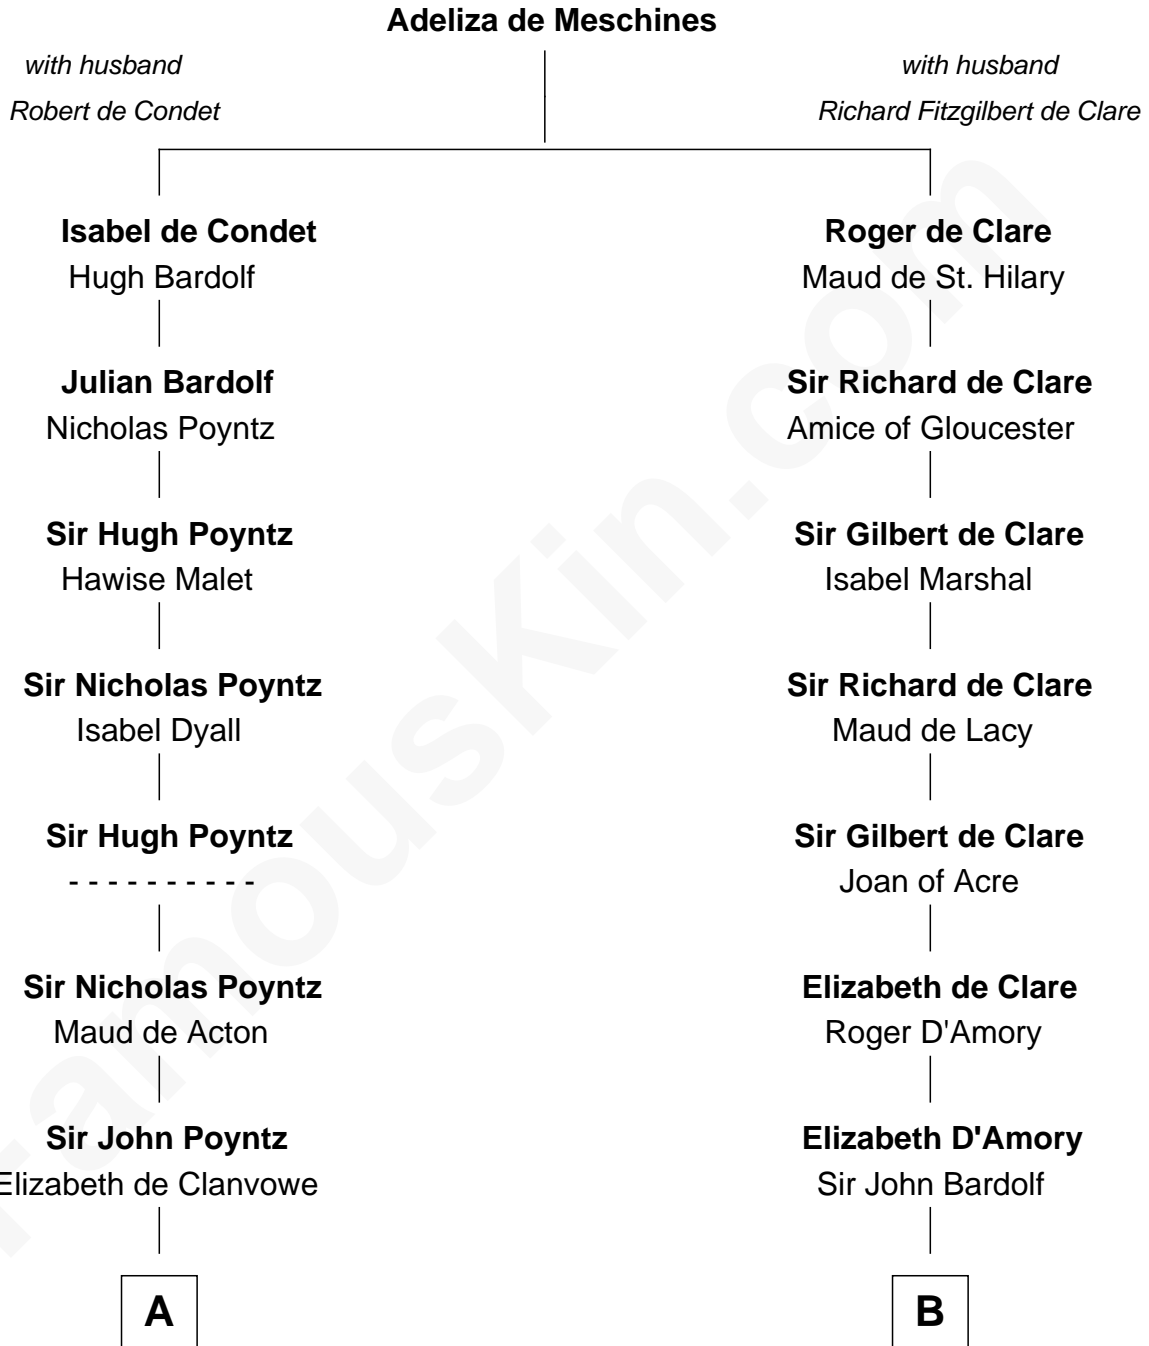

FamousKin.com

Relationship Chart of

Robert Townsend

Member of the Culper Spy Ring during the American Revolution

20th cousin 1 time removed of

Charles Carnan Ridgely
15th Governor of Maryland

C

Audrey Almy
James Townsend

Jacob Townsend
Phoebe Seaman

Samuel Townsend
Sarah Stoddard

Robert Townsend
Spy known as "Culper Jr."

D

Susannah Norwood
John Howard

John Howard
Mary Warfield

Rachel Howard
Col. Charles Ridgely

Achsah Ridgely
Charles R. Carnan

Charles Carnan Ridgely
15th Governor of Maryland