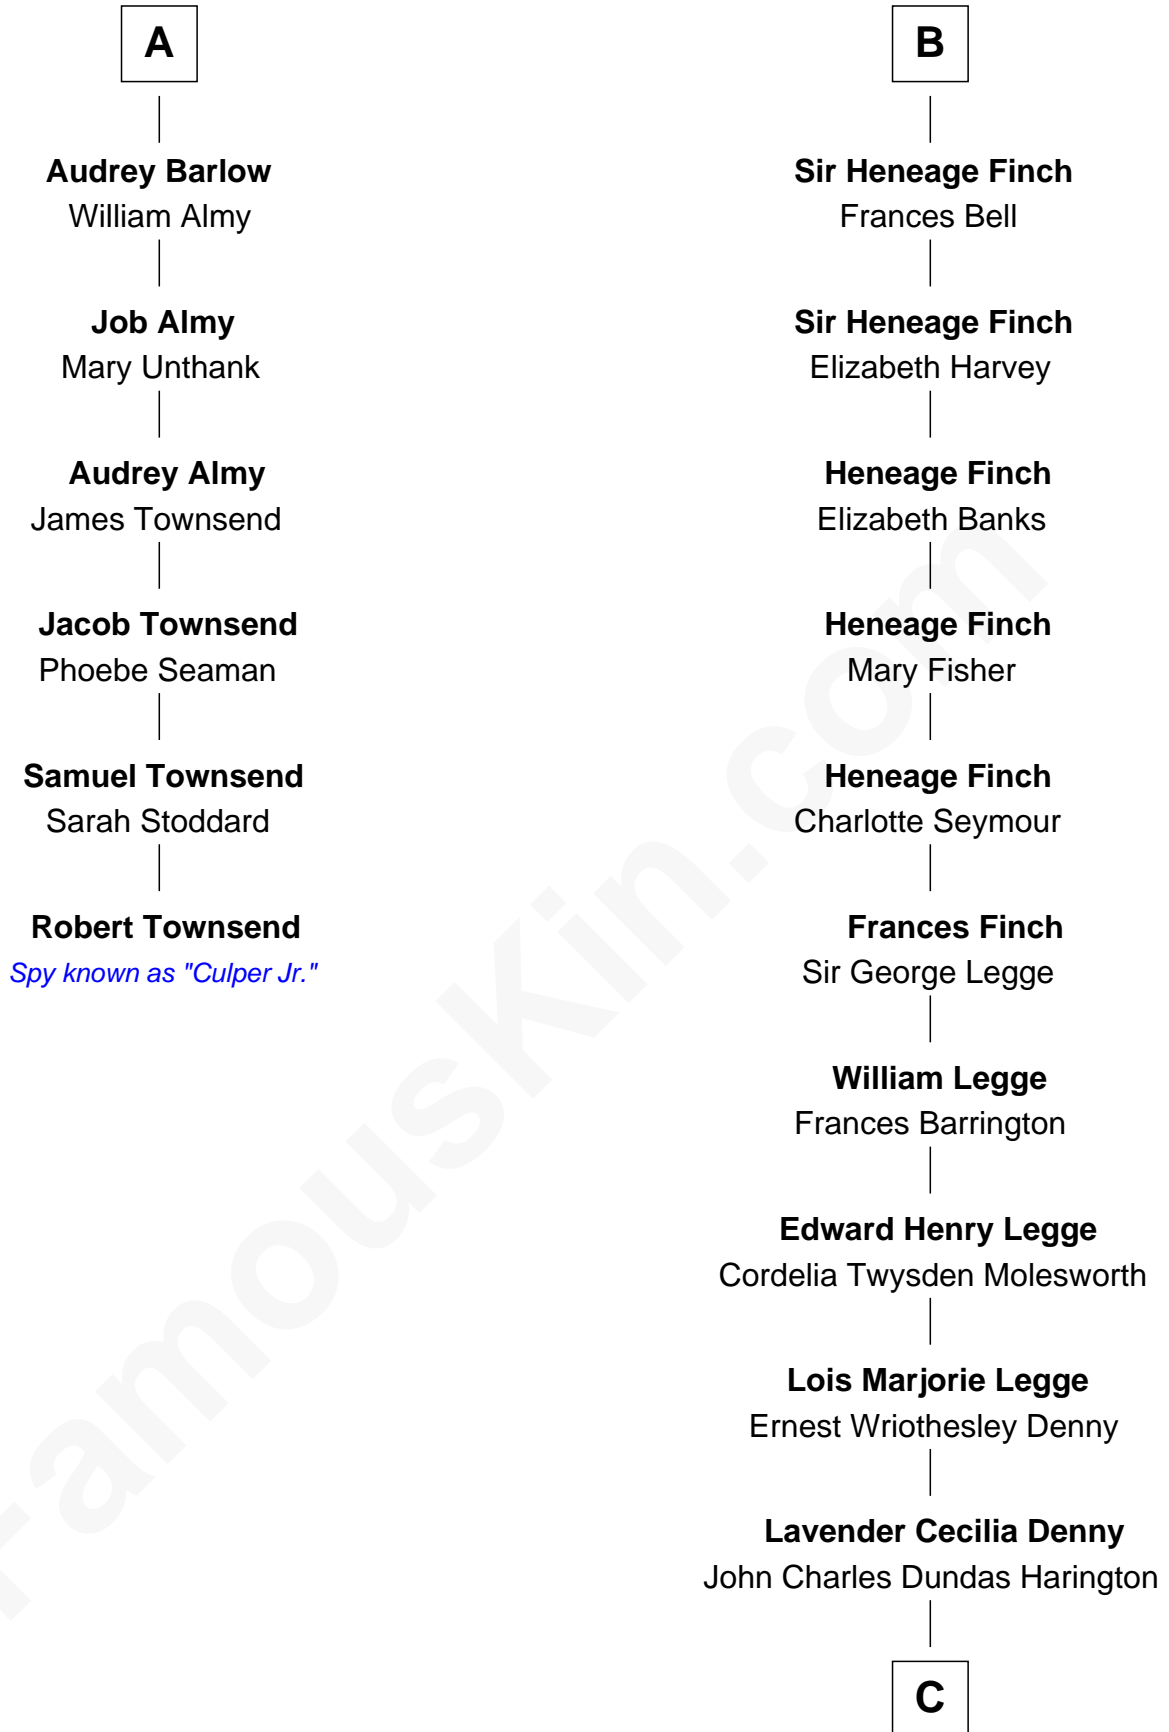

FamousKin.com

Relationship Chart of

Robert Townsend

Member of the Culper Spy Ring during the American Revolution

12th cousin 6 times removed of

Kit Harington

TV Actor - "Game of Thrones"

C

Sir David Richard Harington

Deborah Jane Catesby

Kit Harington

TV Actor - "Game of Thrones"

FamousKin.com