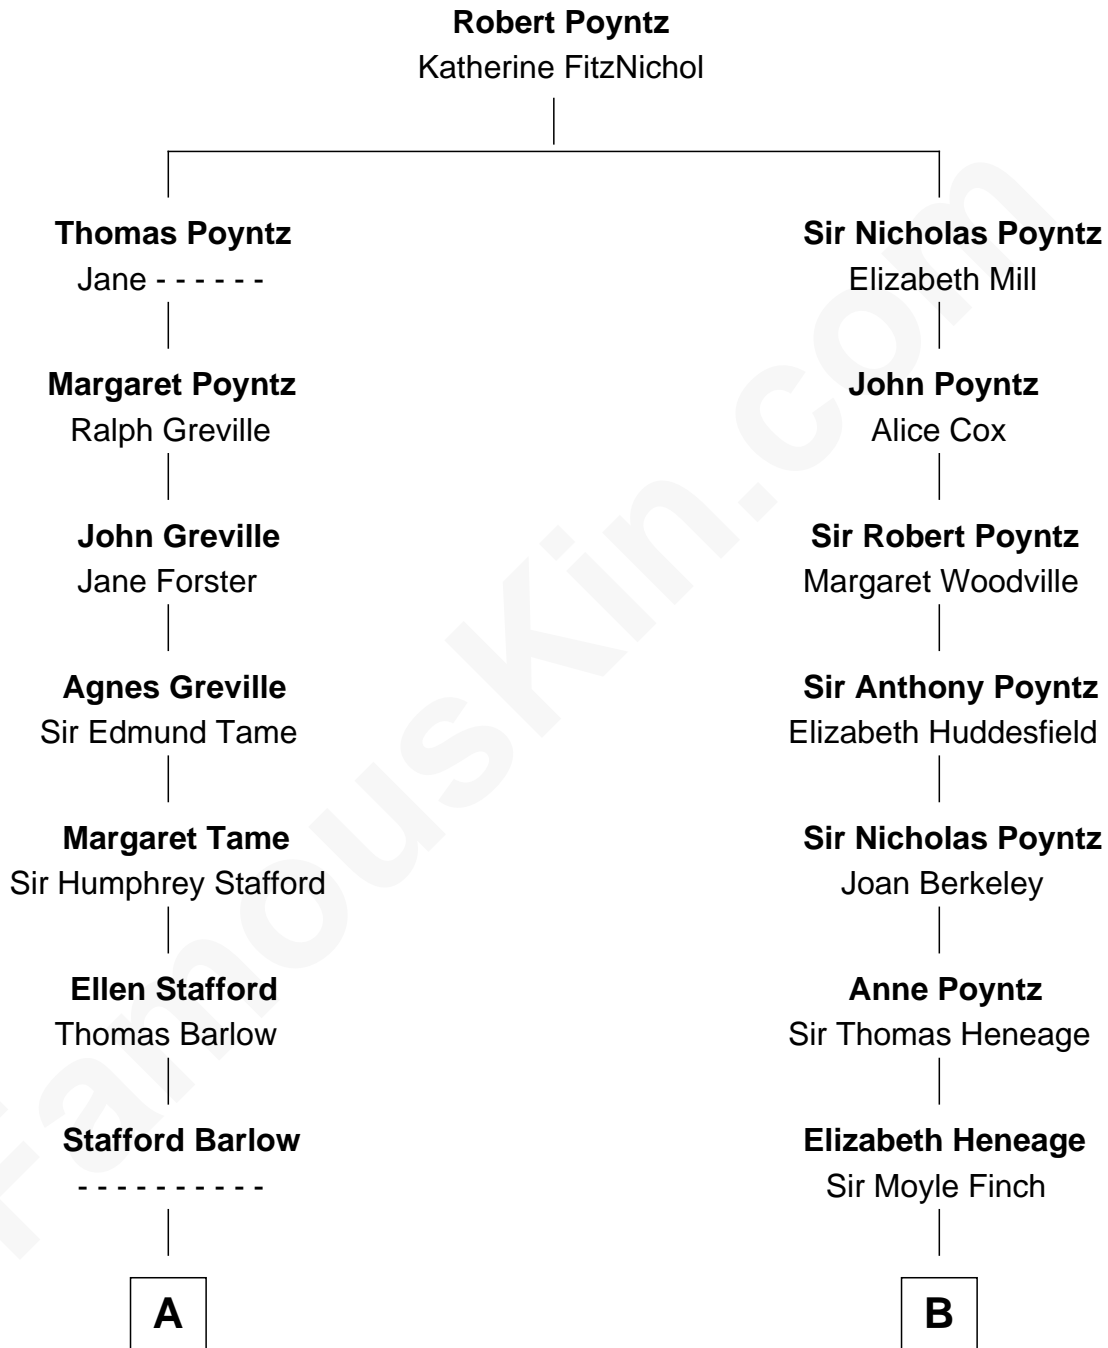

FamousKin.com

Relationship Chart of

Robert Townsend

Member of the Culper Spy Ring during the American Revolution

12th cousin 6 times removed of

Kit Harington

TV Actor - "Game of Thrones"

C

Sir David Richard Harington

Deborah Jane Catesby

Kit Harington

TV Actor - "Game of Thrones"

FamousKin.com