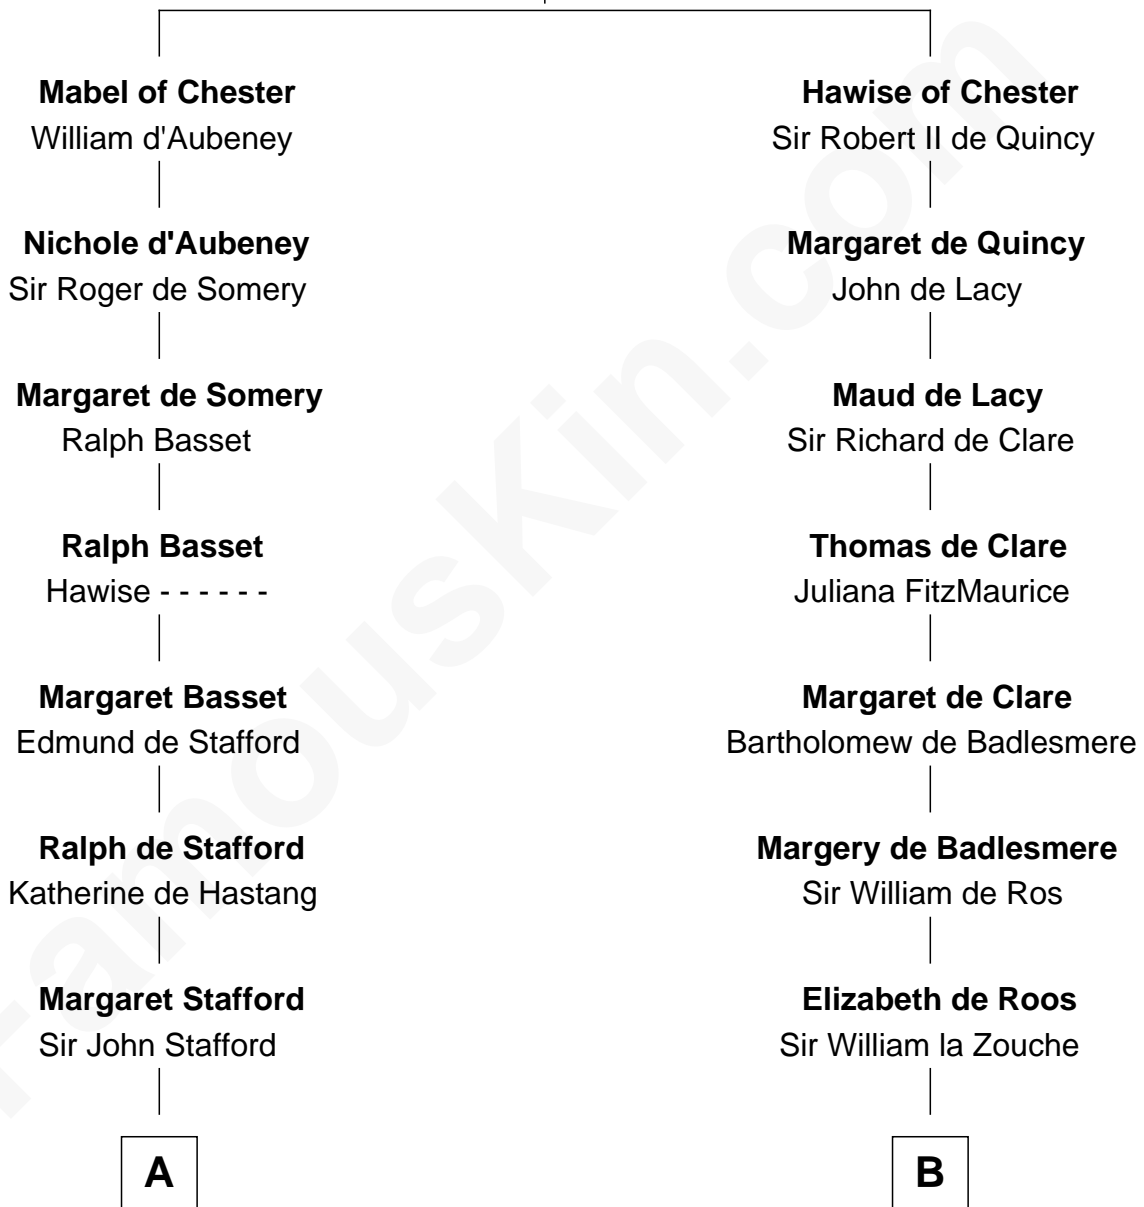

## Relationship Chart of

### Robert Townsend

*Member of the Culper Spy Ring during the American Revolution*

15th cousin 5 times removed of

### Robert Catesby

*Leader of Gunpowder Plot*

**Hugh de Kevelioc**  
Bertrade de Montfort

**C**

—  
**Audrey Almy**  
James Townsend

—  
**Jacob Townsend**  
Phoebe Seaman

—  
**Samuel Townsend**  
Sarah Stoddard