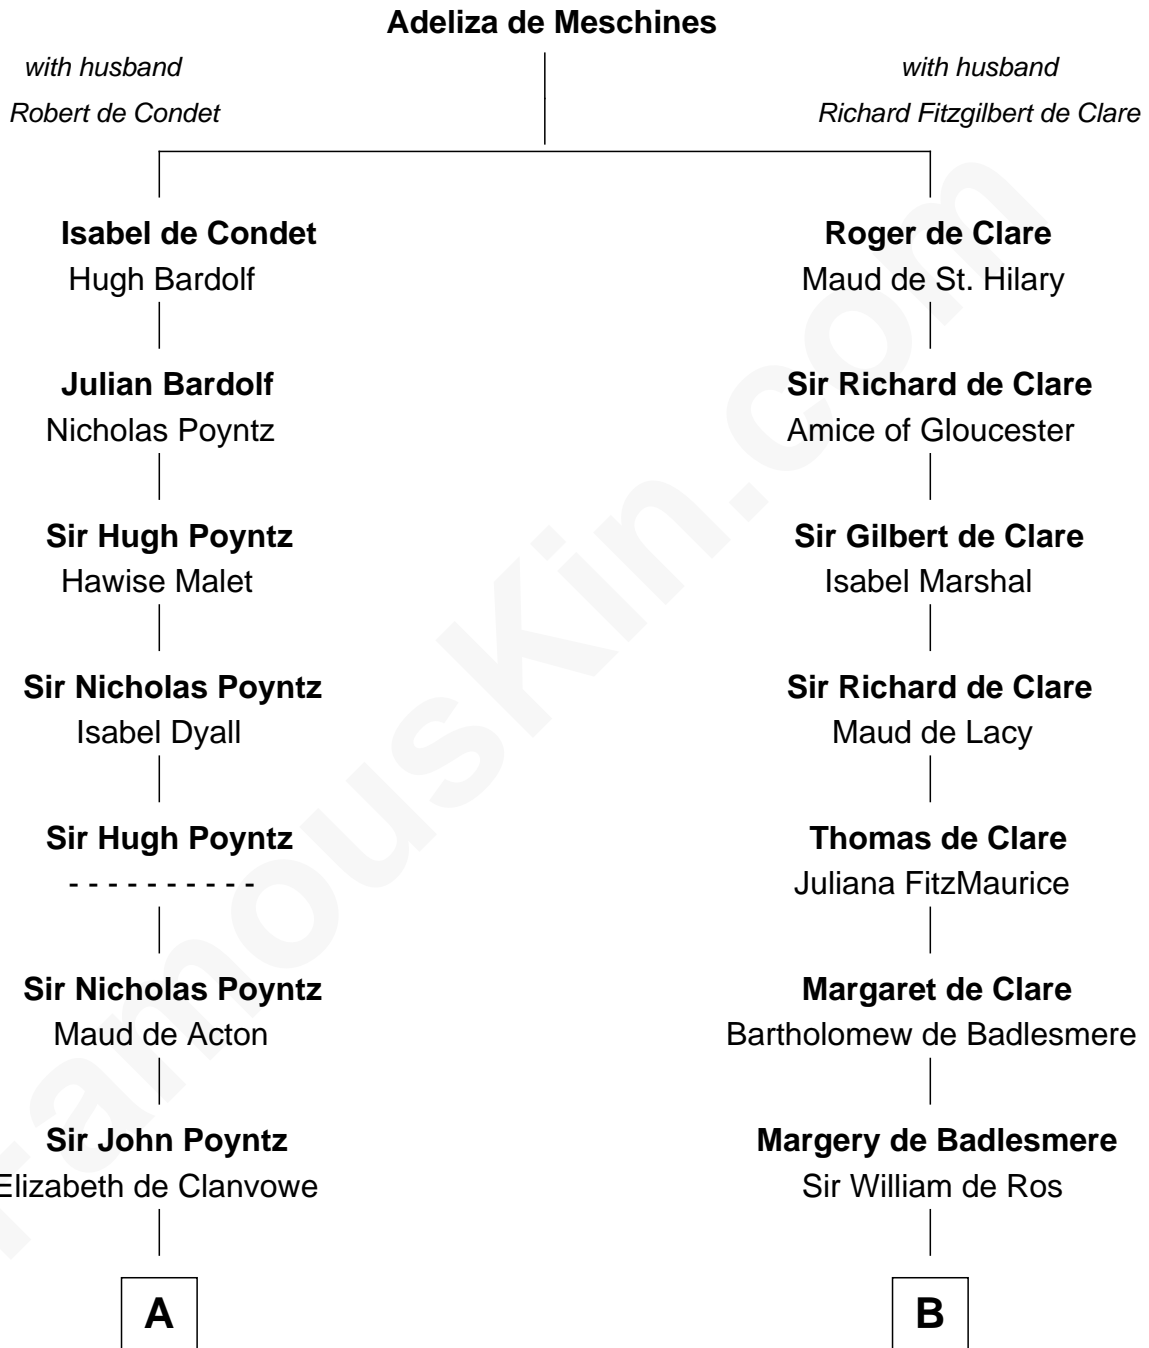

## Relationship Chart of

### Robert Townsend

*Member of the Culper Spy Ring during the American Revolution*

16th cousin 4 times removed of

### Robert Catesby

*Leader of Gunpowder Plot*

**C**

—  
**Audrey Almy**  
James Townsend

—  
**Jacob Townsend**  
Phoebe Seaman

—  
**Samuel Townsend**  
Sarah Stoddard

—  
**Robert Townsend**  
*Spy known as "Culper Jr."*