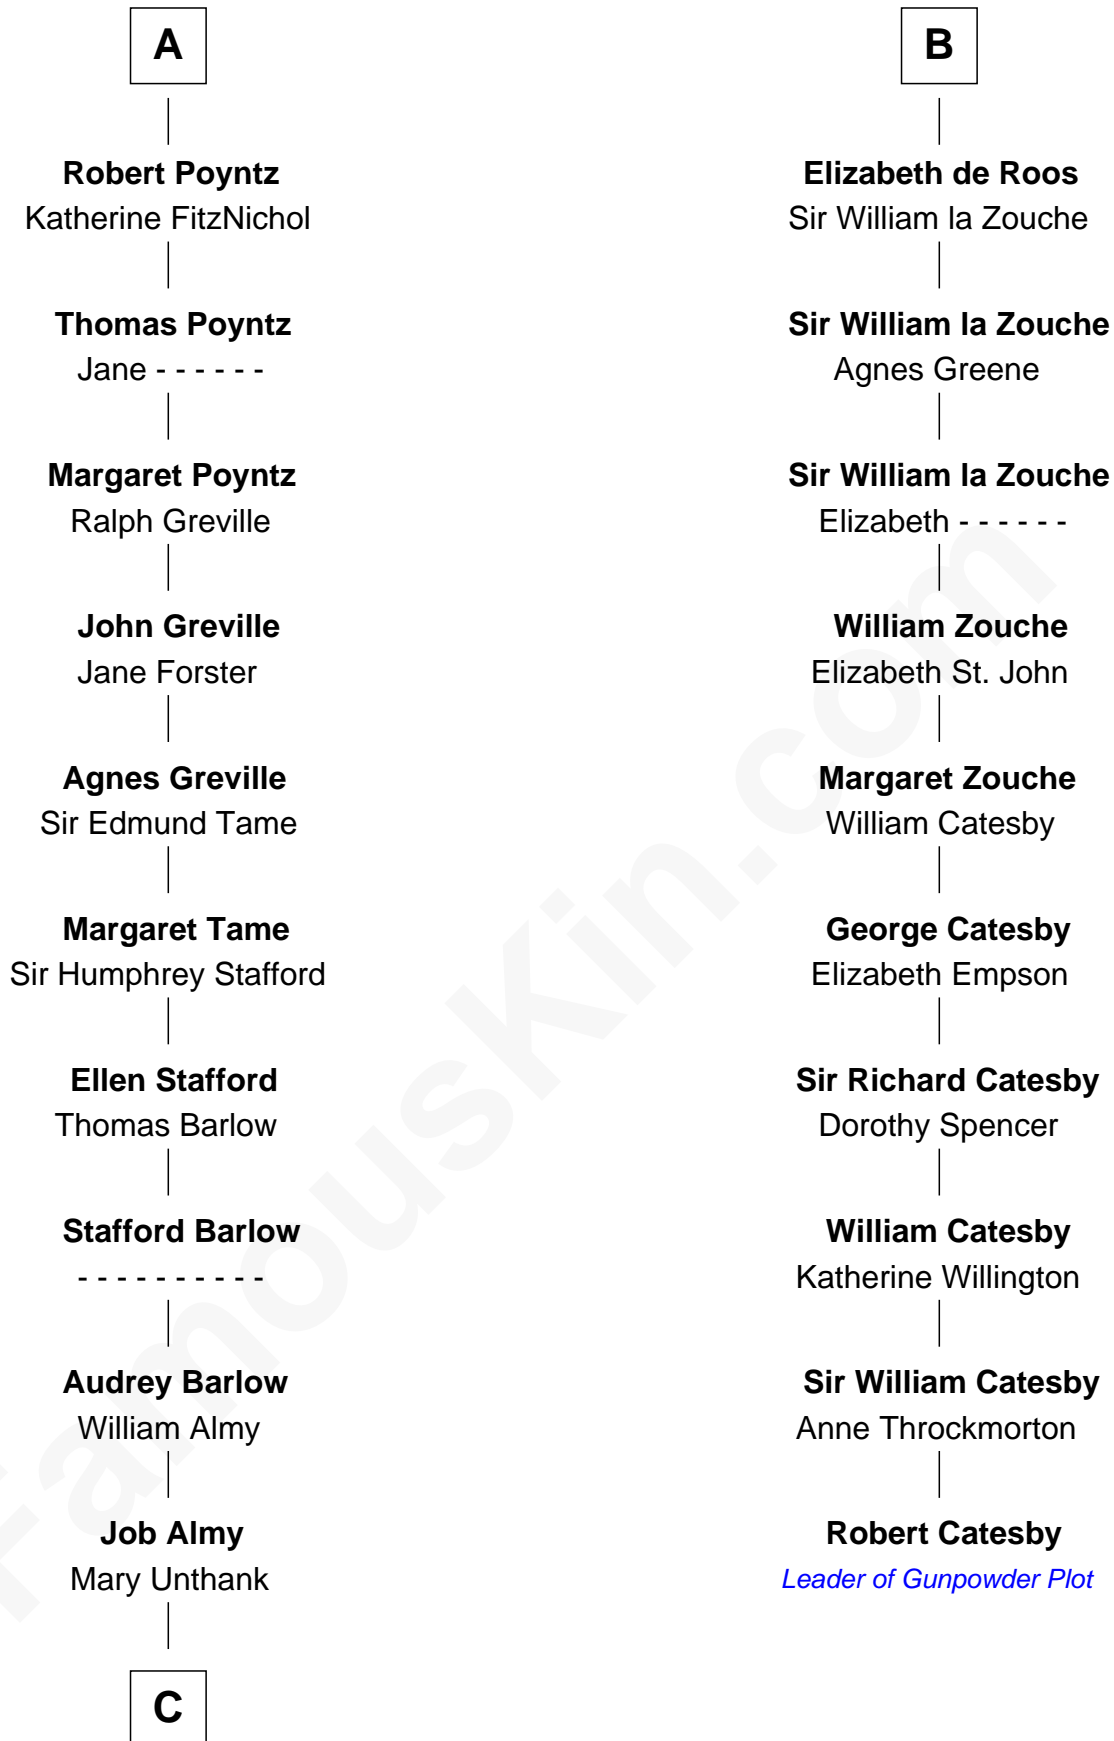

## Relationship Chart of

### Robert Townsend

*Member of the Culper Spy Ring during the American Revolution*

16th cousin 4 times removed of

### Robert Catesby

*Leader of Gunpowder Plot*

**C**

—  
**Audrey Almy**  
James Townsend

—  
**Jacob Townsend**  
Phoebe Seaman

—  
**Samuel Townsend**  
Sarah Stoddard

—  
**Robert Townsend**  
*Spy known as "Culper Jr."*