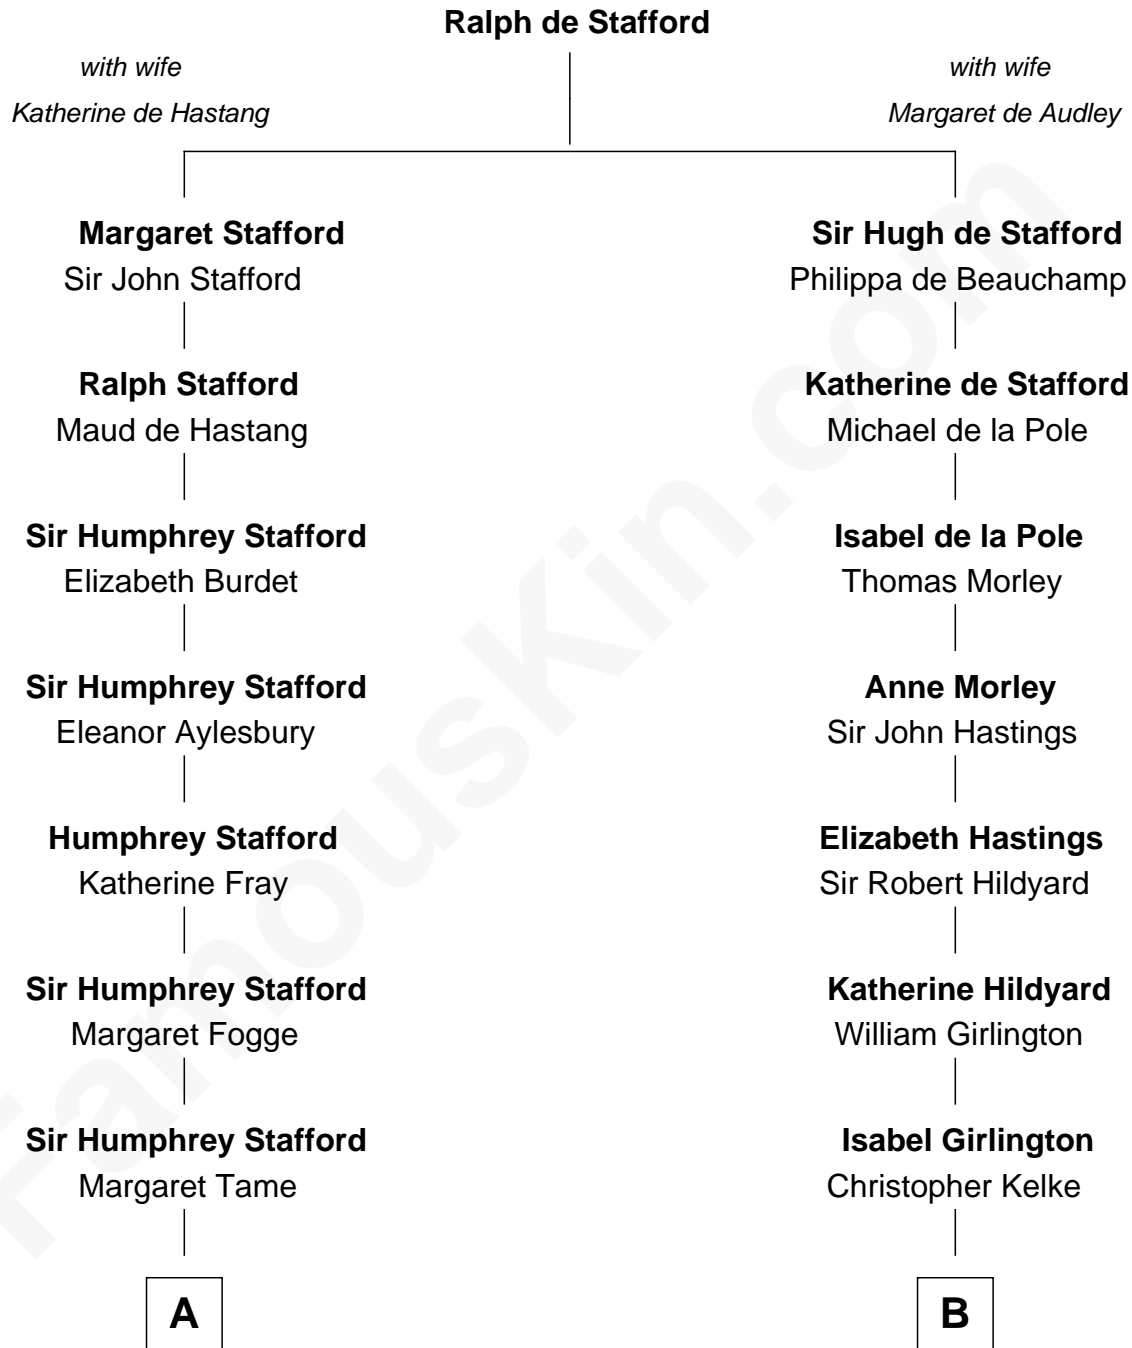

FamousKin.com

Relationship Chart of

Robert Townsend

Member of the Culper Spy Ring during the American Revolution

14th cousin 5 times removed of

Harper Lee

Author of To Kill a Mockingbird

C