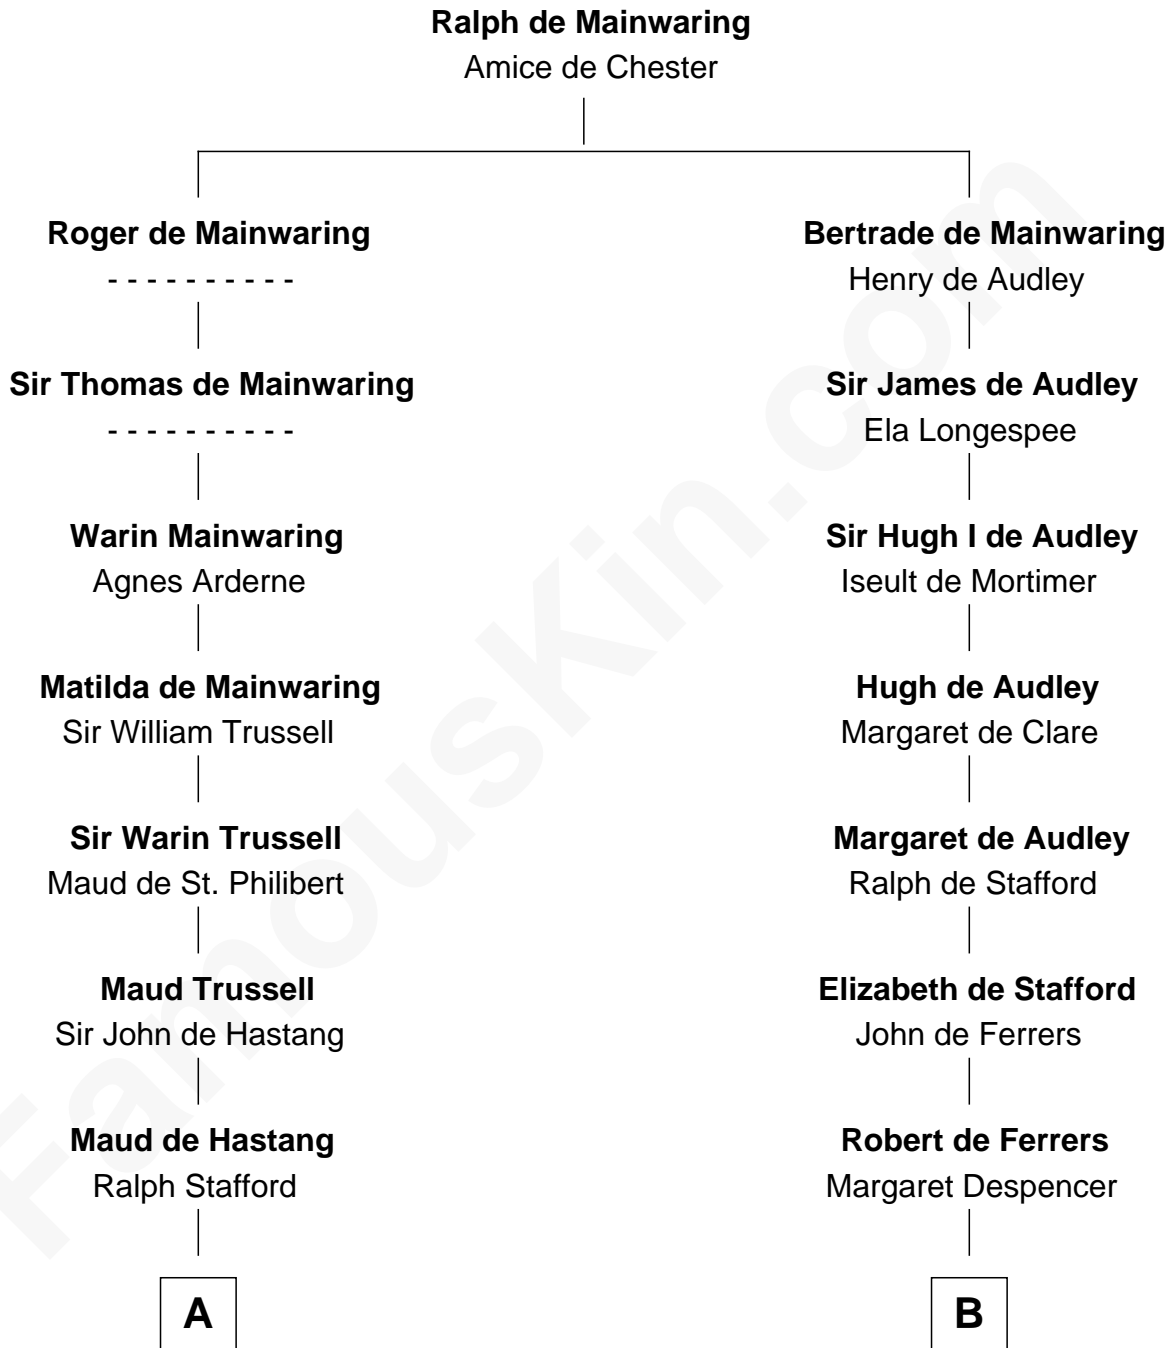

## Relationship Chart of

### Robert Townsend

*Member of the Culper Spy Ring during the American Revolution*

19th cousin 2 times removed of

**J. A. Folger**

*Founder of Folger Coffee Company*

**C**

**Jacob Townsend**  
Phoebe Seaman

**Samuel Townsend**  
Sarah Stoddard

**Robert Townsend**  
*Spy known as "Culper Jr."*

**D**

**Peleg Slocum**  
Rebecca Bennett

**Peleg Slocum**  
Elizabeth Brown

**Rebecca Slocum**  
George Folger

**Samuel Brown Folger**  
Nancy F. Hiller