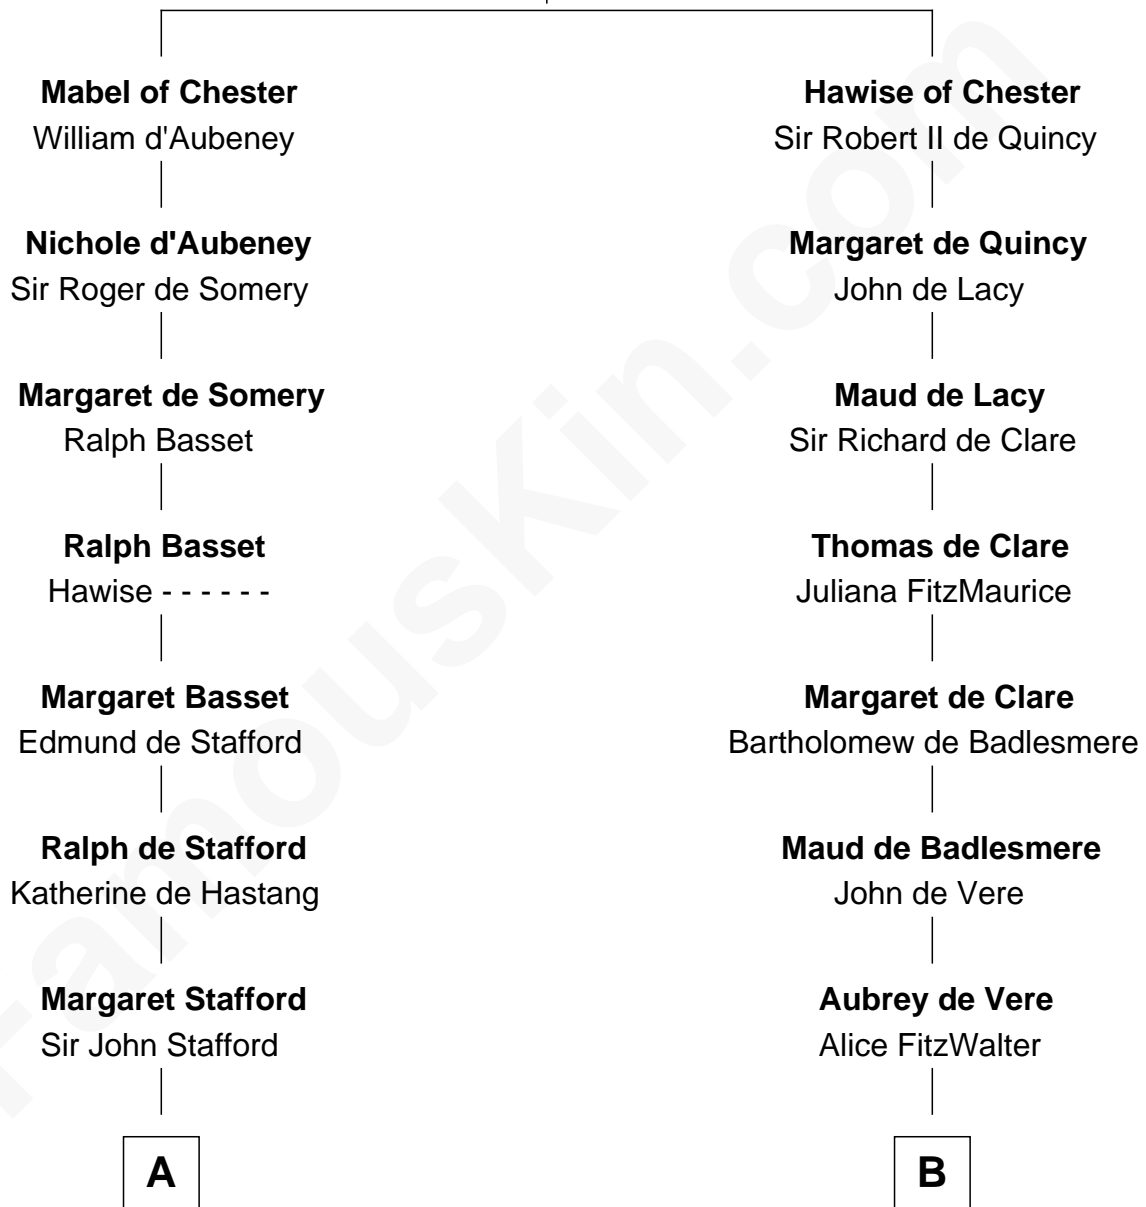

FamousKin.com

Relationship Chart of

Robert Townsend

Member of the Culper Spy Ring during the American Revolution

19th cousin 1 time removed of

Samuel Howard

Boston Tea Party Participant

Hugh de Kevelioc
Bertrade de Montfort

C

Audrey Almy
James Townsend

Jacob Townsend
Phoebe Seaman

Samuel Townsend
Sarah Stoddard

Robert Townsend
Spy known as "Culper Jr."

D

William Goffe
Abigail Richardson

Martha Goffe
Ebenezer Howard

Samuel Howard
Boston Tea Party Participant

FamousKin.com