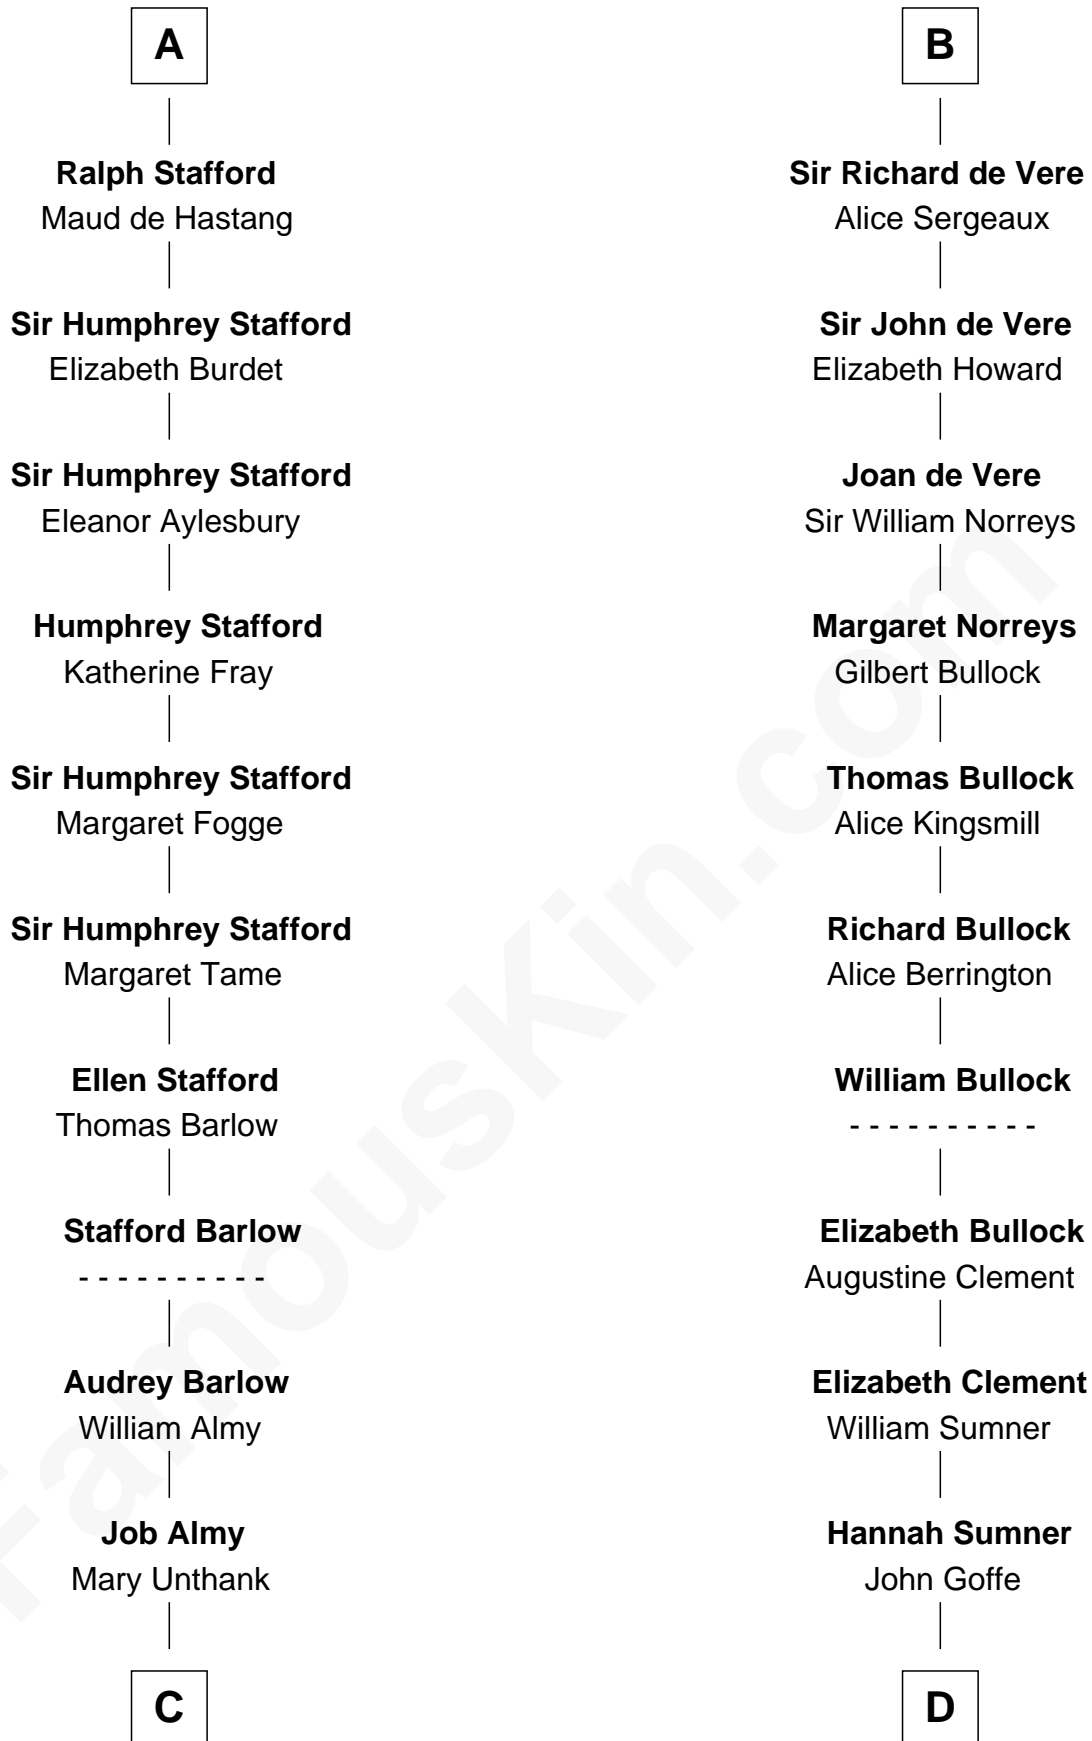

FamousKin.com

Relationship Chart of

Robert Townsend

Member of the Culper Spy Ring during the American Revolution

19th cousin 1 time removed of

Samuel Howard

Boston Tea Party Participant

Hugh de Kevelioc
Bertrade de Montfort

C

Audrey Almy
James Townsend

Jacob Townsend
Phoebe Seaman

Samuel Townsend
Sarah Stoddard

Robert Townsend
Spy known as "Culper Jr."

D

William Goffe
Abigail Richardson

Martha Goffe
Ebenezer Howard

Samuel Howard
Boston Tea Party Participant

FamousKin.com