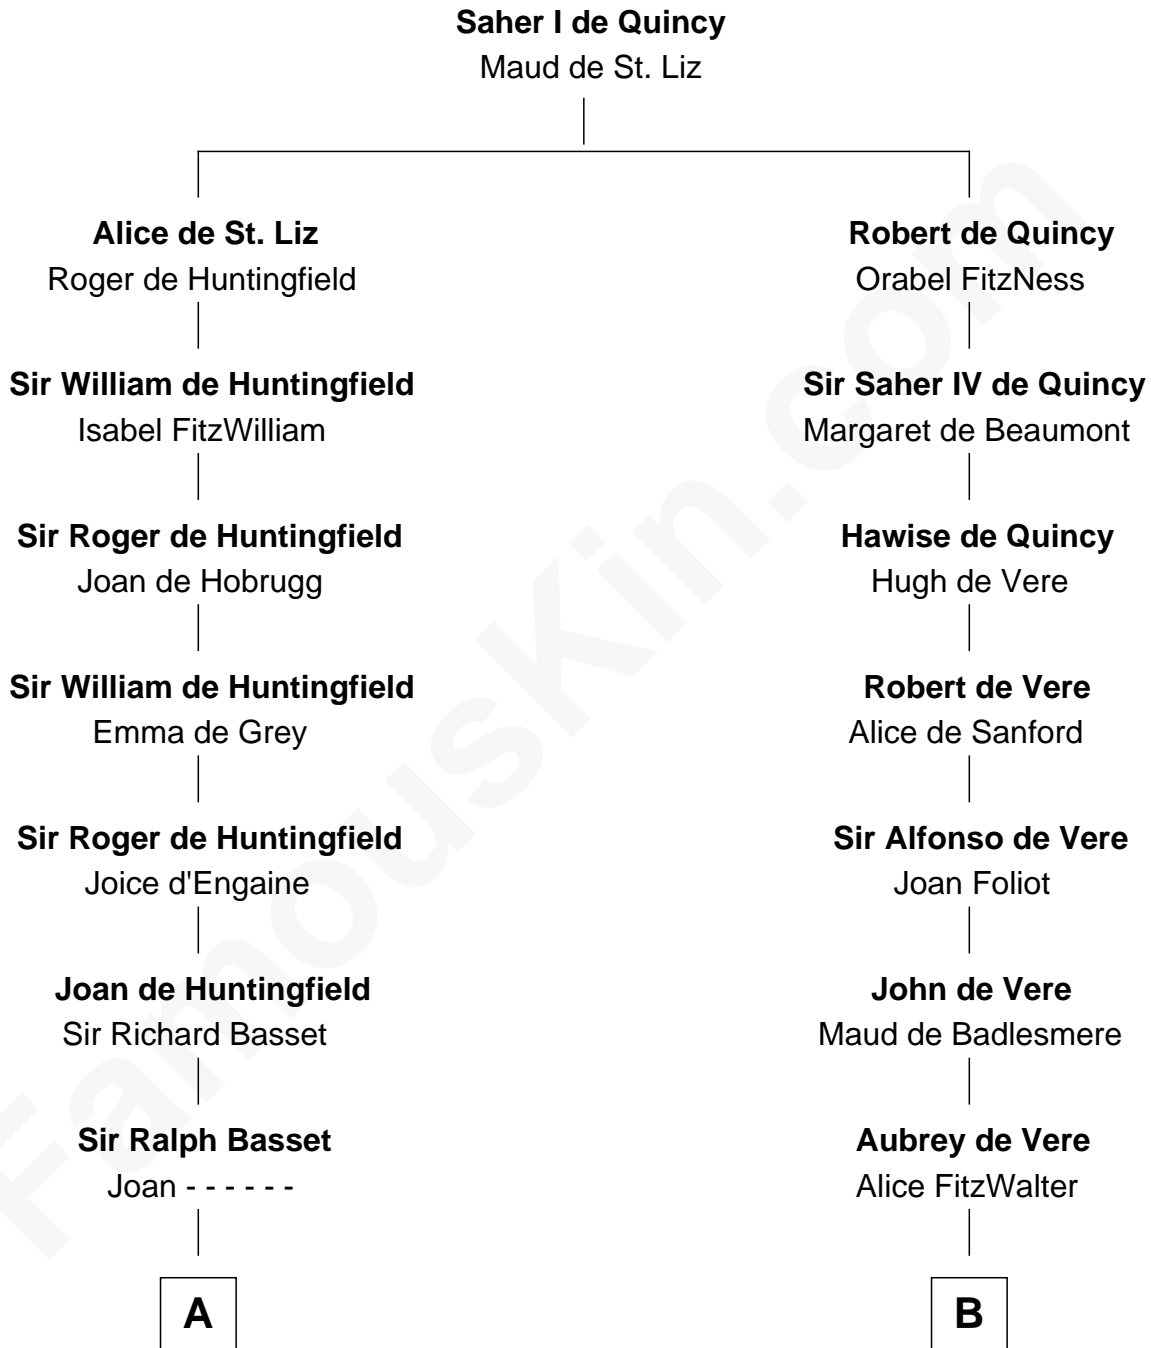

FamousKin.com

Relationship Chart of

Robert Townsend

Member of the Culper Spy Ring during the American Revolution

19th cousin 2 times removed of

Samuel Howard

Boston Tea Party Participant

C

Job Almy
Mary Unthank

Audrey Almy
James Townsend

Jacob Townsend
Phoebe Seaman

Samuel Townsend
Sarah Stoddard

Robert Townsend
Spy known as "Culper Jr."

D

William Goffe
Abigail Richardson

Martha Goffe
Ebenezer Howard

Samuel Howard
Boston Tea Party Participant

FamousKin.com