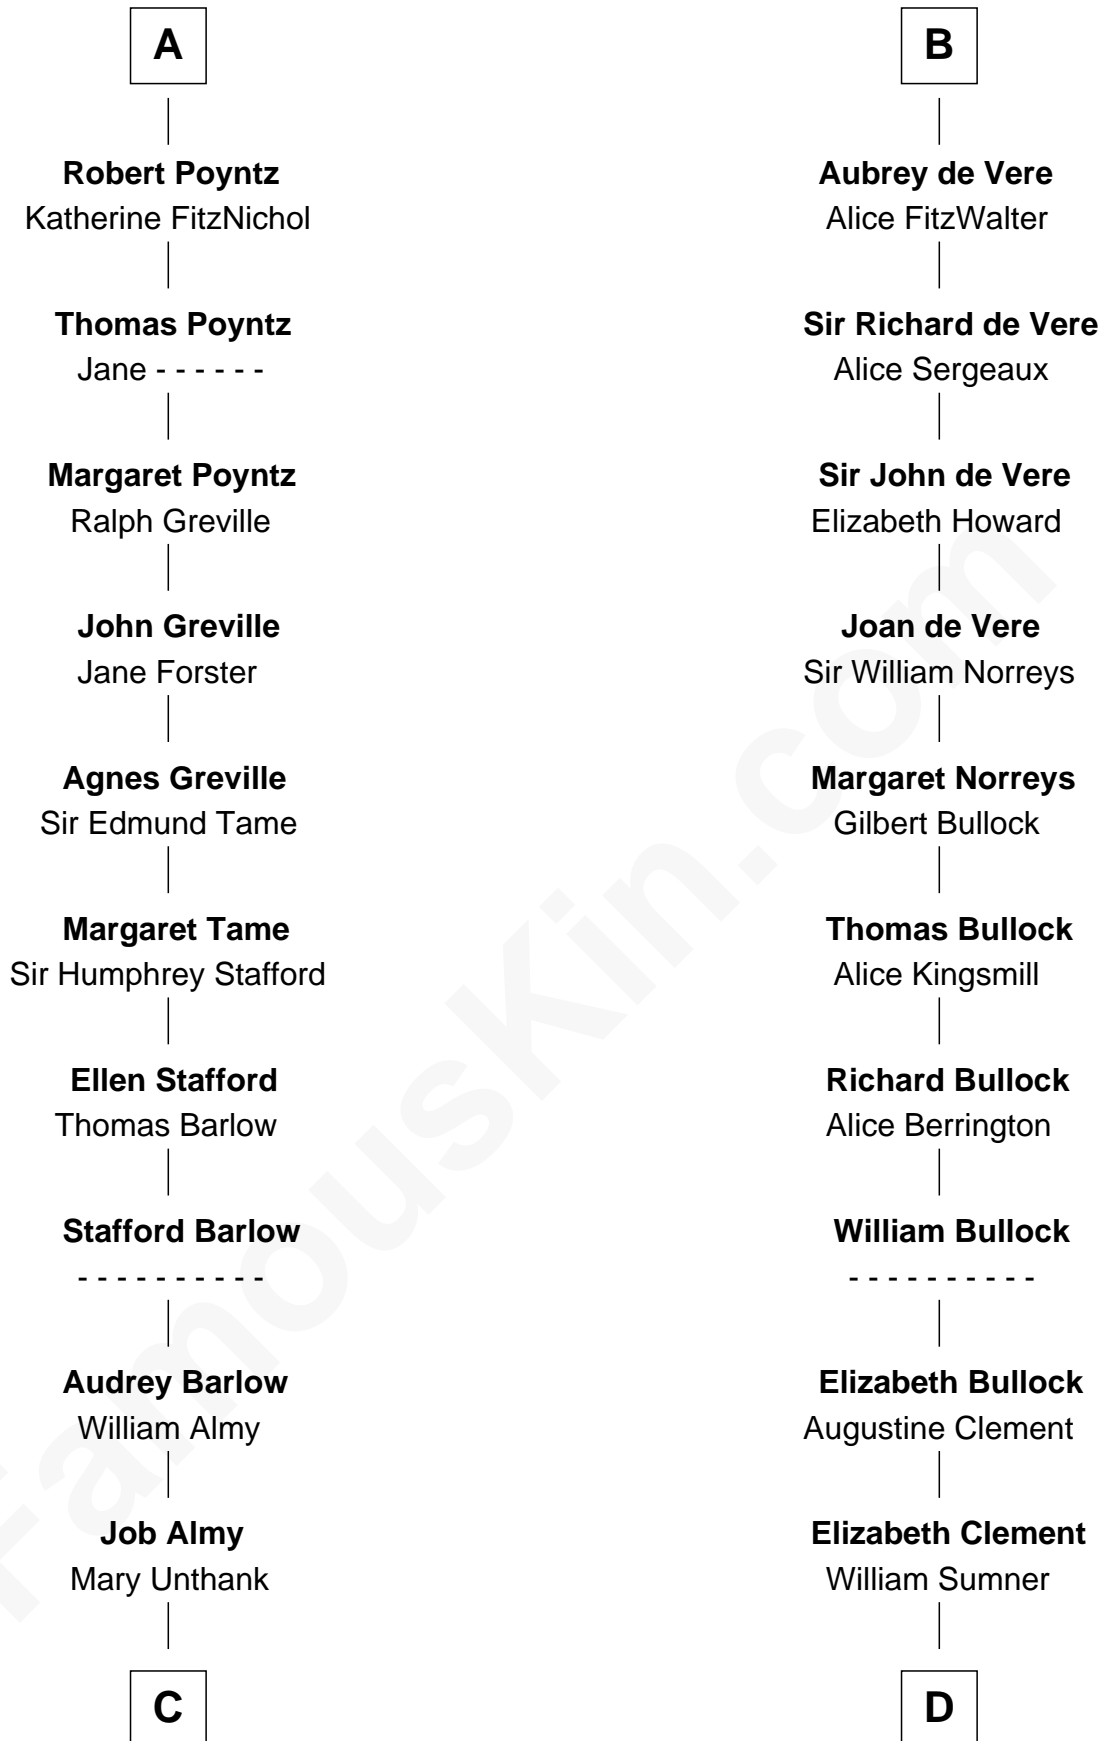

FamousKin.com

Relationship Chart of

Robert Townsend

Member of the Culper Spy Ring during the American Revolution

20th cousin of

Samuel Howard

Boston Tea Party Participant

Adeliza de Meschines

C

Audrey Almy
James Townsend

Jacob Townsend
Phoebe Seaman

Samuel Townsend
Sarah Stoddard

Robert Townsend
Spy known as "Culper Jr."

D

Hannah Sumner
John Goffe

William Goffe
Abigail Richardson

Martha Goffe
Ebenezer Howard

Samuel Howard
Boston Tea Party Participant

FamousKin.com