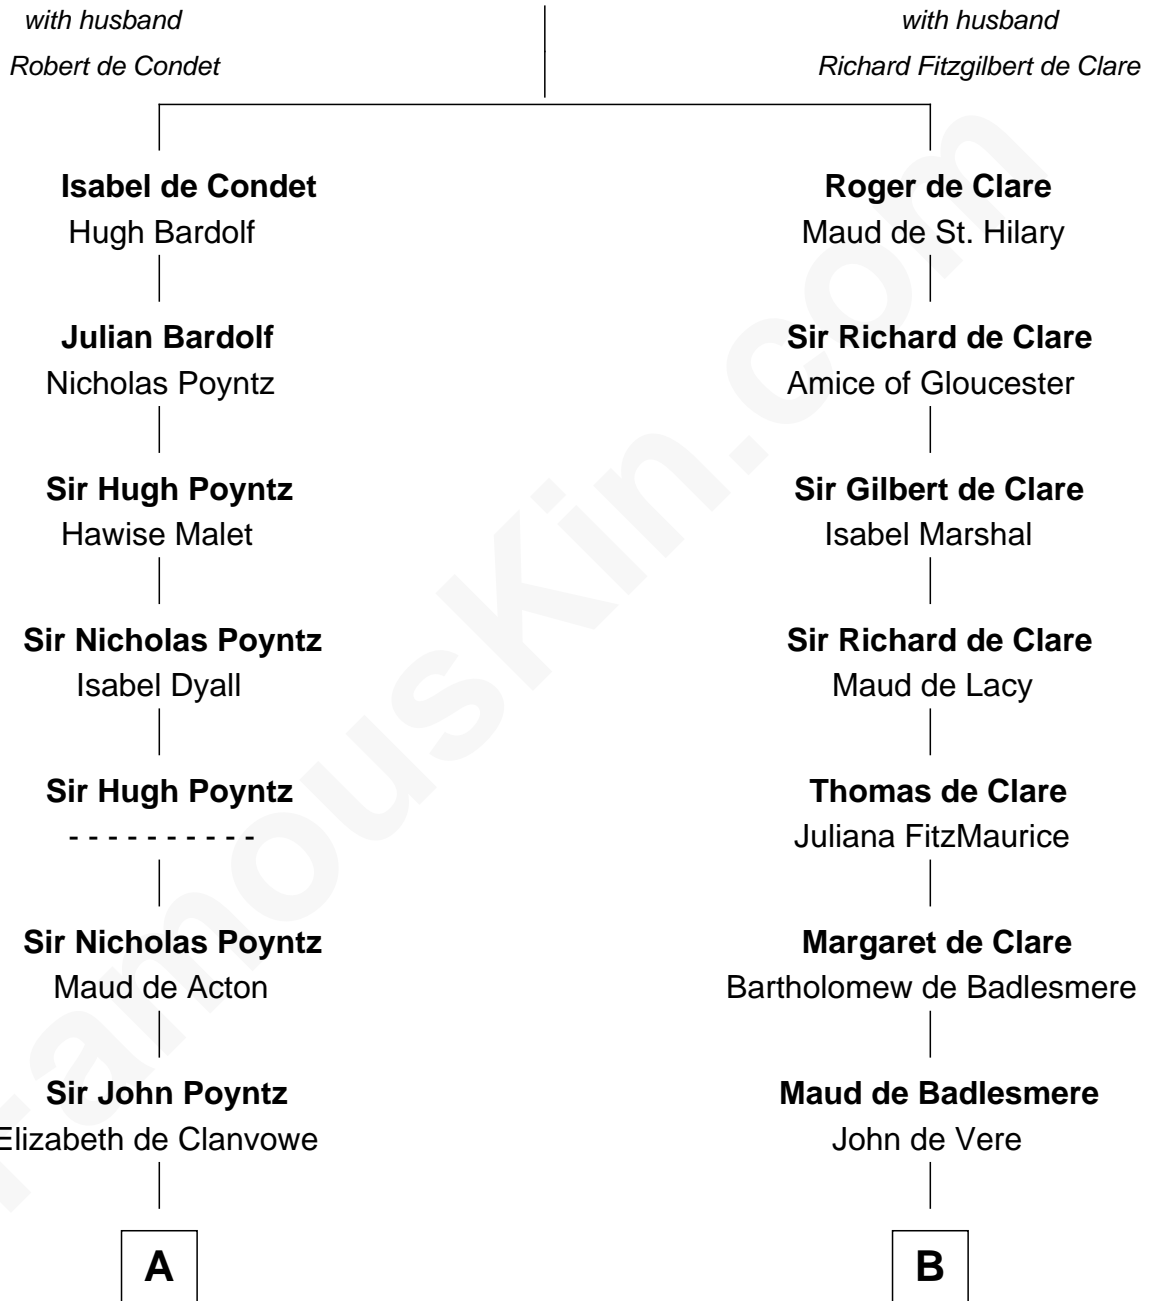

FamousKin.com

Relationship Chart of

Robert Townsend

Member of the Culper Spy Ring during the American Revolution

20th cousin of

Samuel Howard

Boston Tea Party Participant

Adeliza de Meschines

C

Audrey Almy
James Townsend

Jacob Townsend
Phoebe Seaman

Samuel Townsend
Sarah Stoddard

Robert Townsend
Spy known as "Culper Jr."

D

Hannah Sumner
John Goffe

William Goffe
Abigail Richardson

Martha Goffe
Ebenezer Howard

Samuel Howard
Boston Tea Party Participant

FamousKin.com