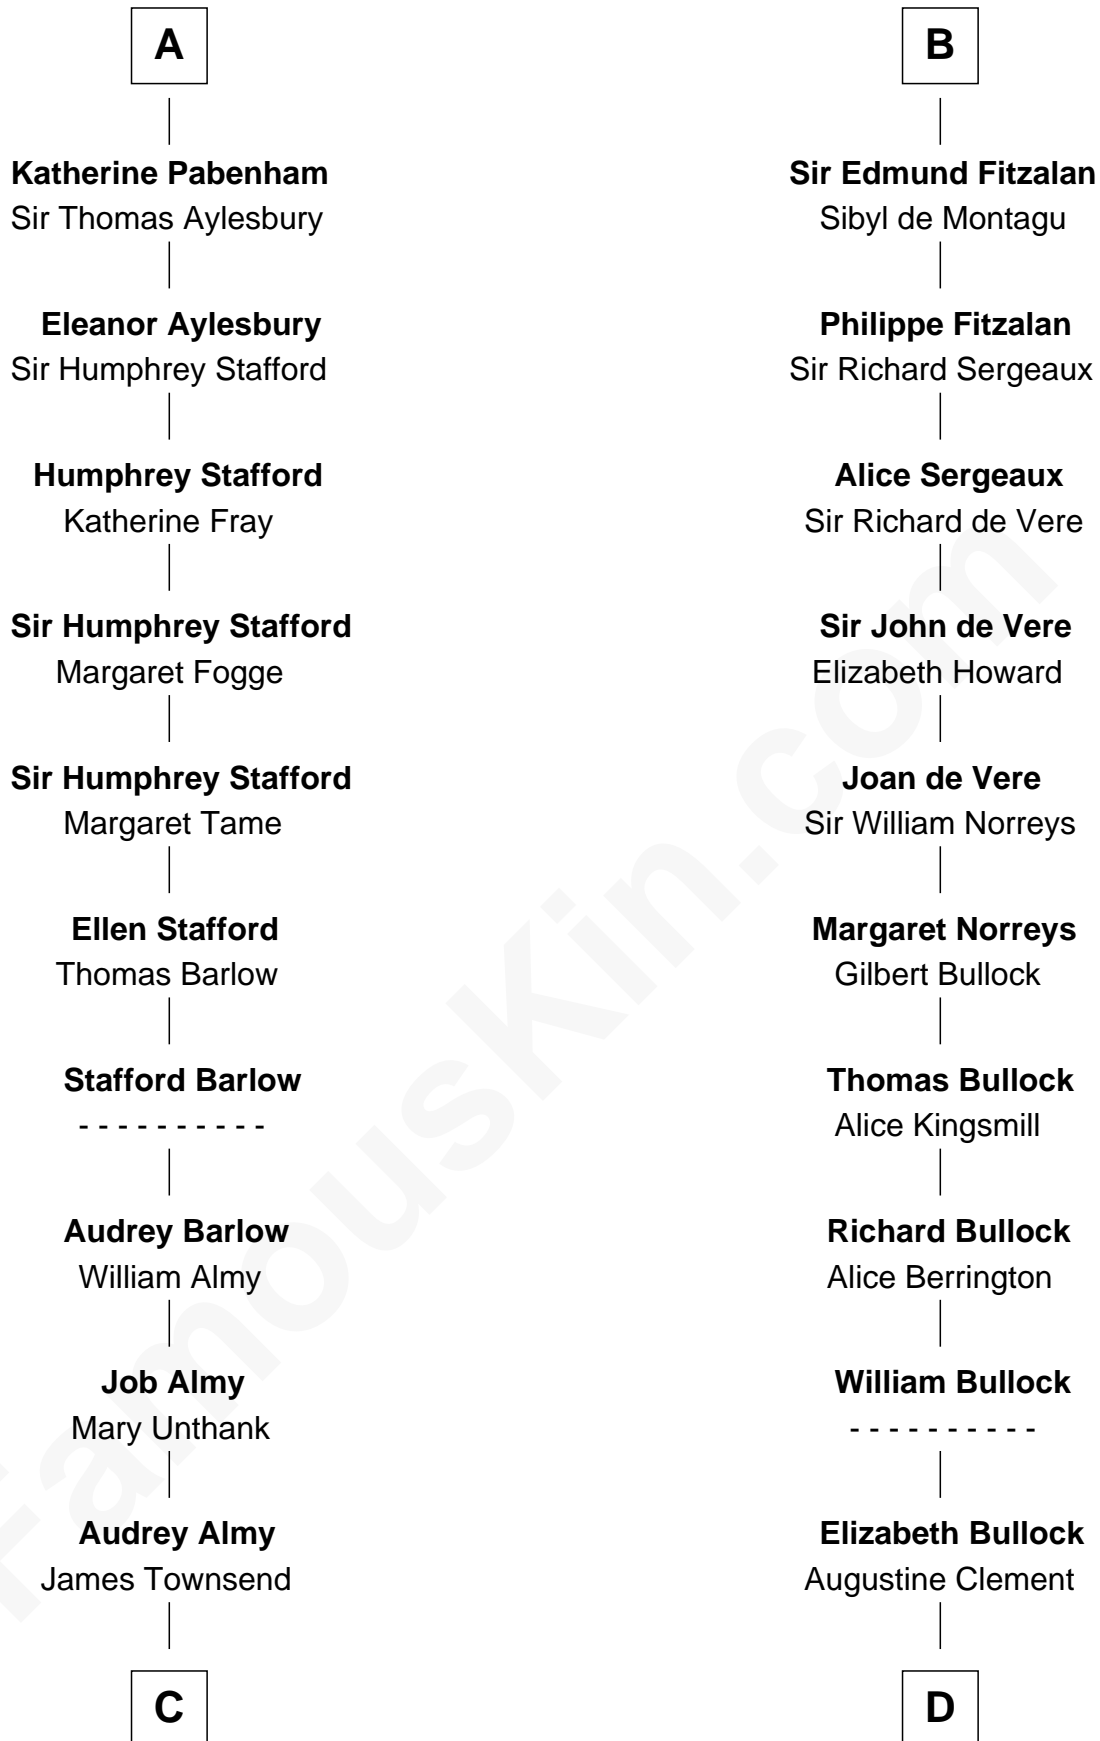

FamousKin.com

Relationship Chart of

Robert Townsend

Member of the Culper Spy Ring during the American Revolution

19th cousin 2 times removed of

Samuel Howard

Boston Tea Party Participant

Gundred de Warenne

Hugh le Despencer

Eleanor de Clare

Elizabeth d'Engaine

Sir Laurence de Pabenham

Isabel le Despencer

Richard Fitzalan

A

B