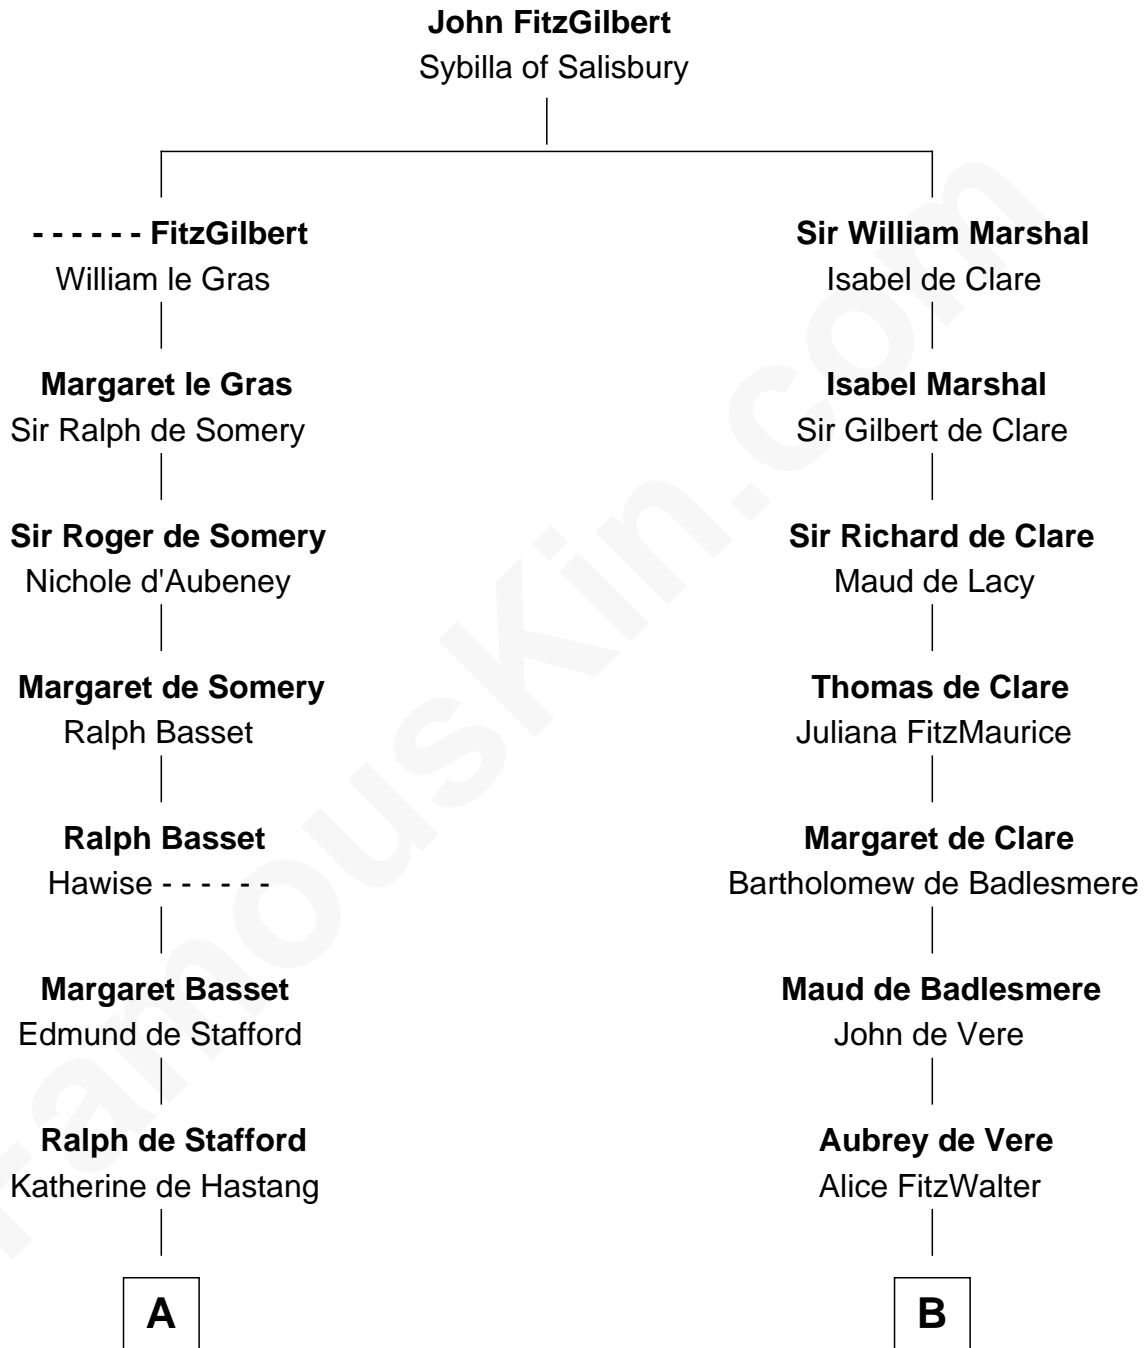

FamousKin.com

Relationship Chart of

Robert Townsend

Member of the Culper Spy Ring during the American Revolution

19th cousin 2 times removed of

Samuel Howard

Boston Tea Party Participant

C

Job Almy
Mary Unthank

Audrey Almy
James Townsend

Jacob Townsend
Phoebe Seaman

Samuel Townsend
Sarah Stoddard

Robert Townsend
Spy known as "Culper Jr."

D

William Goffe
Abigail Richardson

Martha Goffe
Ebenezer Howard

Samuel Howard
Boston Tea Party Participant

FamousKin.com