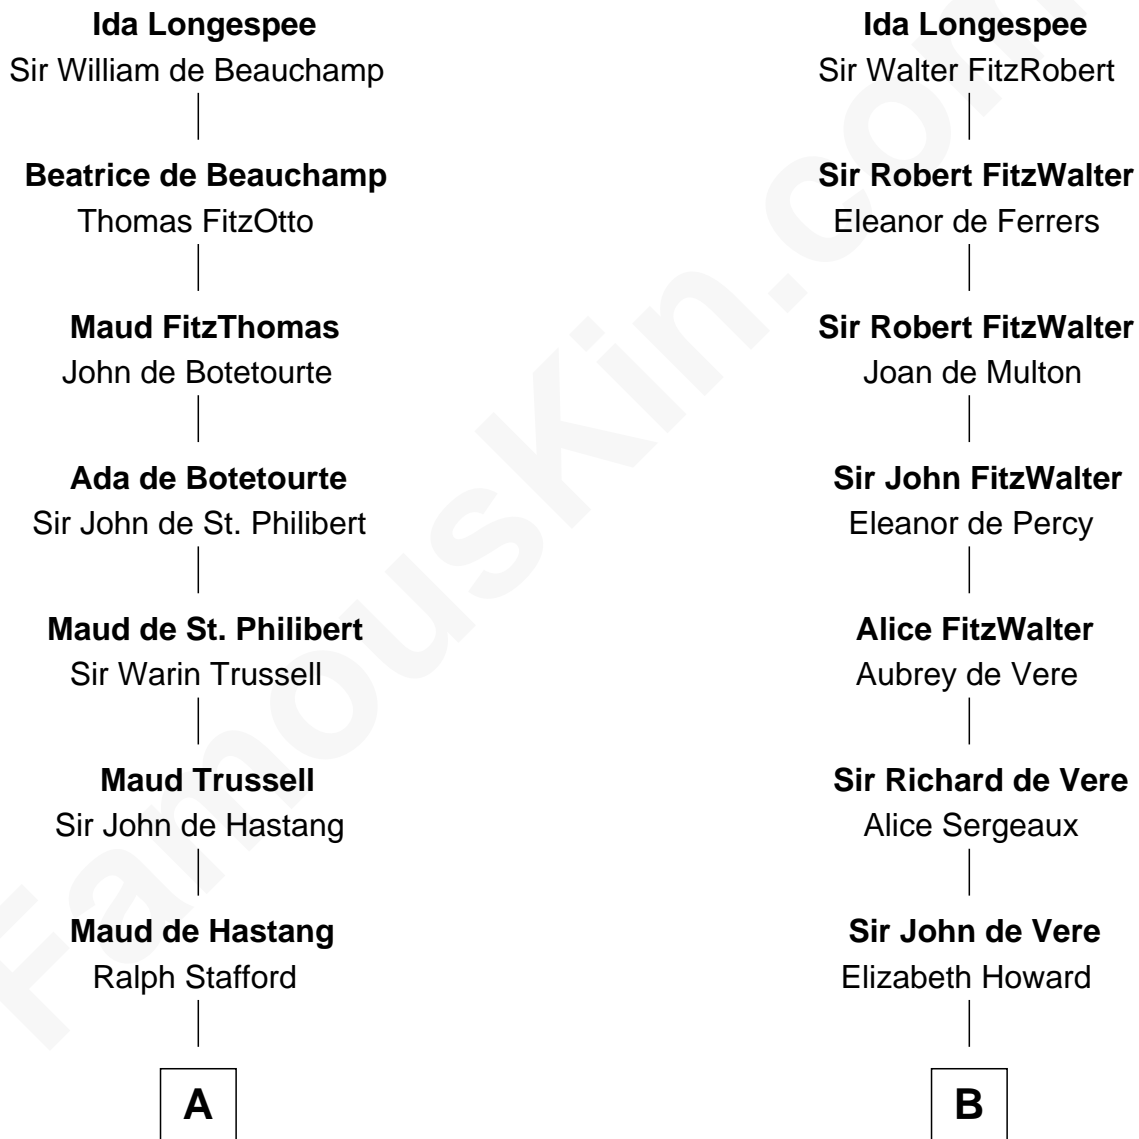

FamousKin.com

Relationship Chart of

Robert Townsend

Member of the Culper Spy Ring during the American Revolution

17th cousin 2 times removed of

Samuel Howard

Boston Tea Party Participant

Sir William Longespee

Ela of Salisbury

C

—
Jacob Townsend

Phoebe Seaman

—
Samuel Townsend

Sarah Stoddard

—
Robert Townsend

Spy known as "Culper Jr."