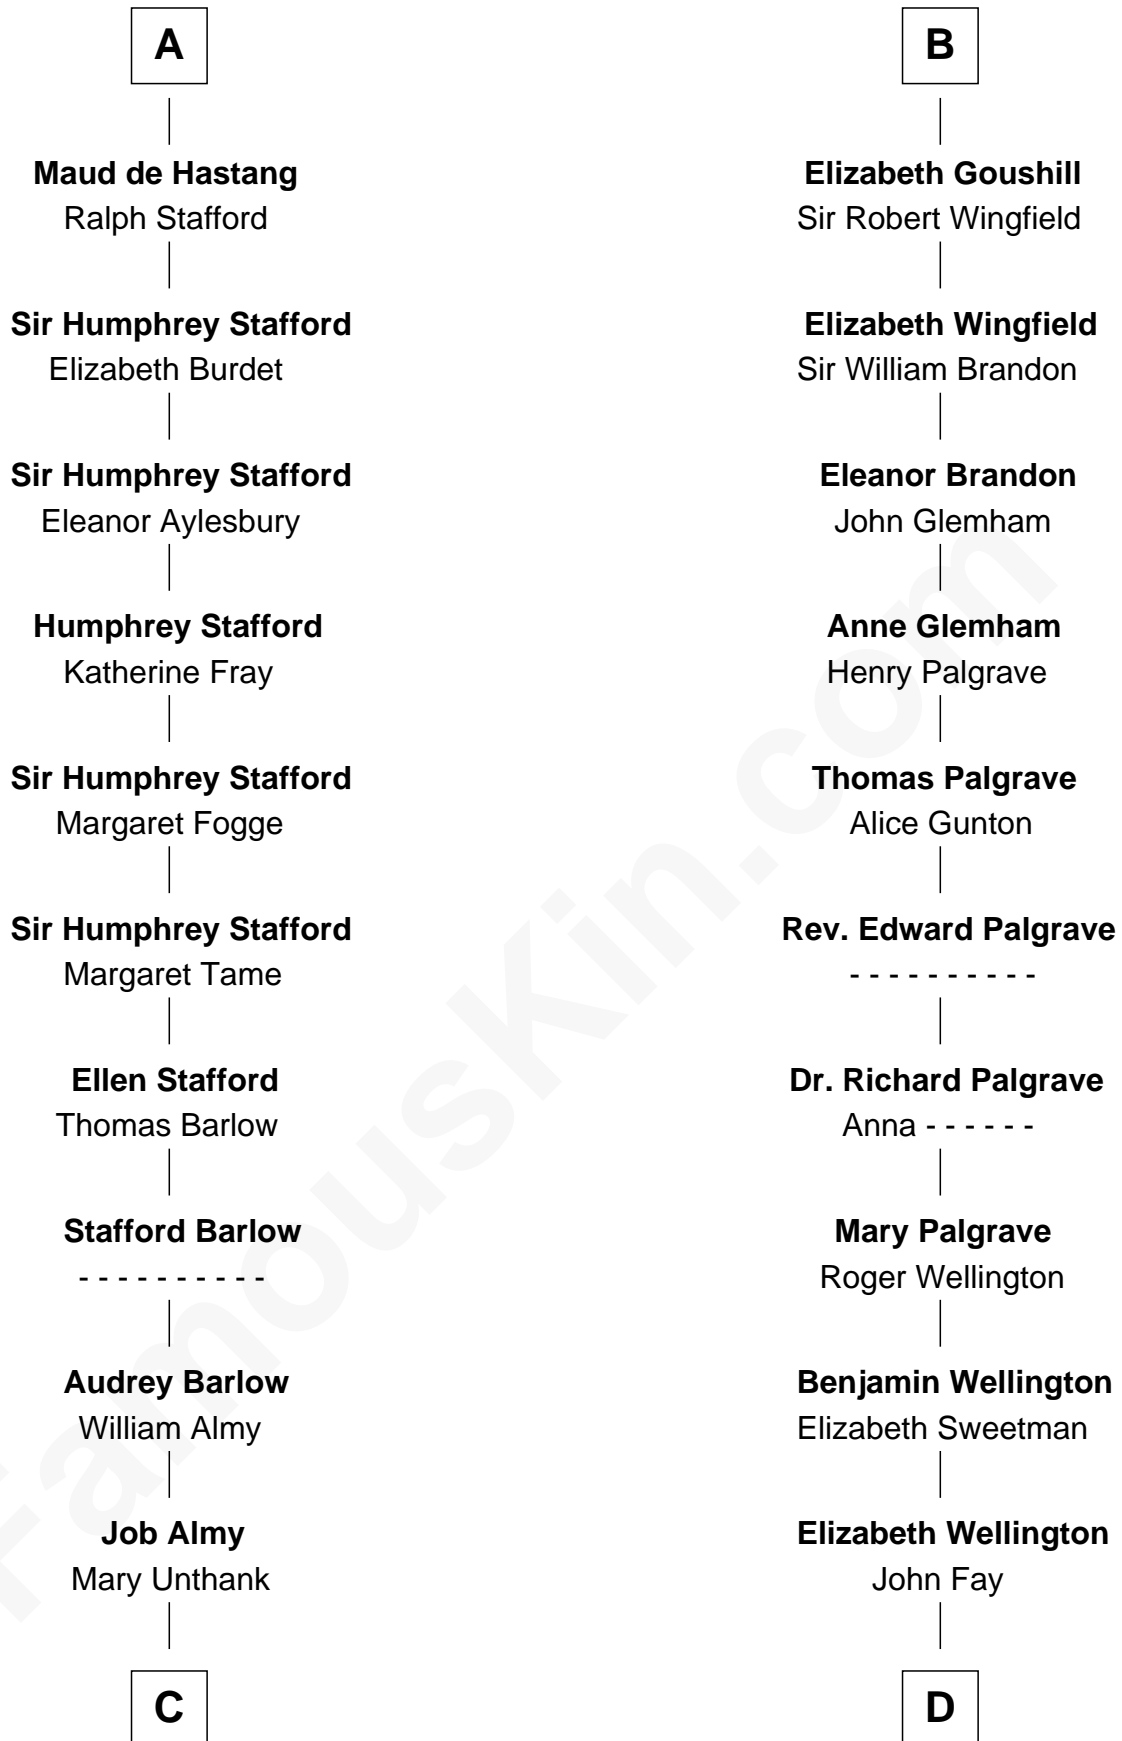

FamousKin.com

Relationship Chart of

Robert Townsend

Member of the Culper Spy Ring during the American Revolution

19th cousin 1 time removed of

Eli Whitney

Inventor of the Cotton Gin

Henry II, King of England

not married
Ida de Tony

with wife
Eleanor of Aquitaine

Sir William Longespee
Ela of Salisbury

John, King of England
Isabelle of Angoulême

Ida Longespee
Sir William de Beauchamp

Henry III, King of England
Eleanor of Provence

Maud de St. Philibert
Sir Warin Trussell

Sir Richard Fitzalan
Elizabeth de Bohun

Maud Trussell
Sir John de Hastang

Elizabeth Fitzalan
Sir Robert Goushill

A

B

C

Audrey Almy
James Townsend

Jacob Townsend
Phoebe Seaman

Samuel Townsend
Sarah Stoddard

Robert Townsend
Spy known as "Culper Jr."

D

Benjamin Fay
Martha Miles

Elizabeth Fay
Eli Whitney

Eli Whitney
Inventor of the Cotton Gin