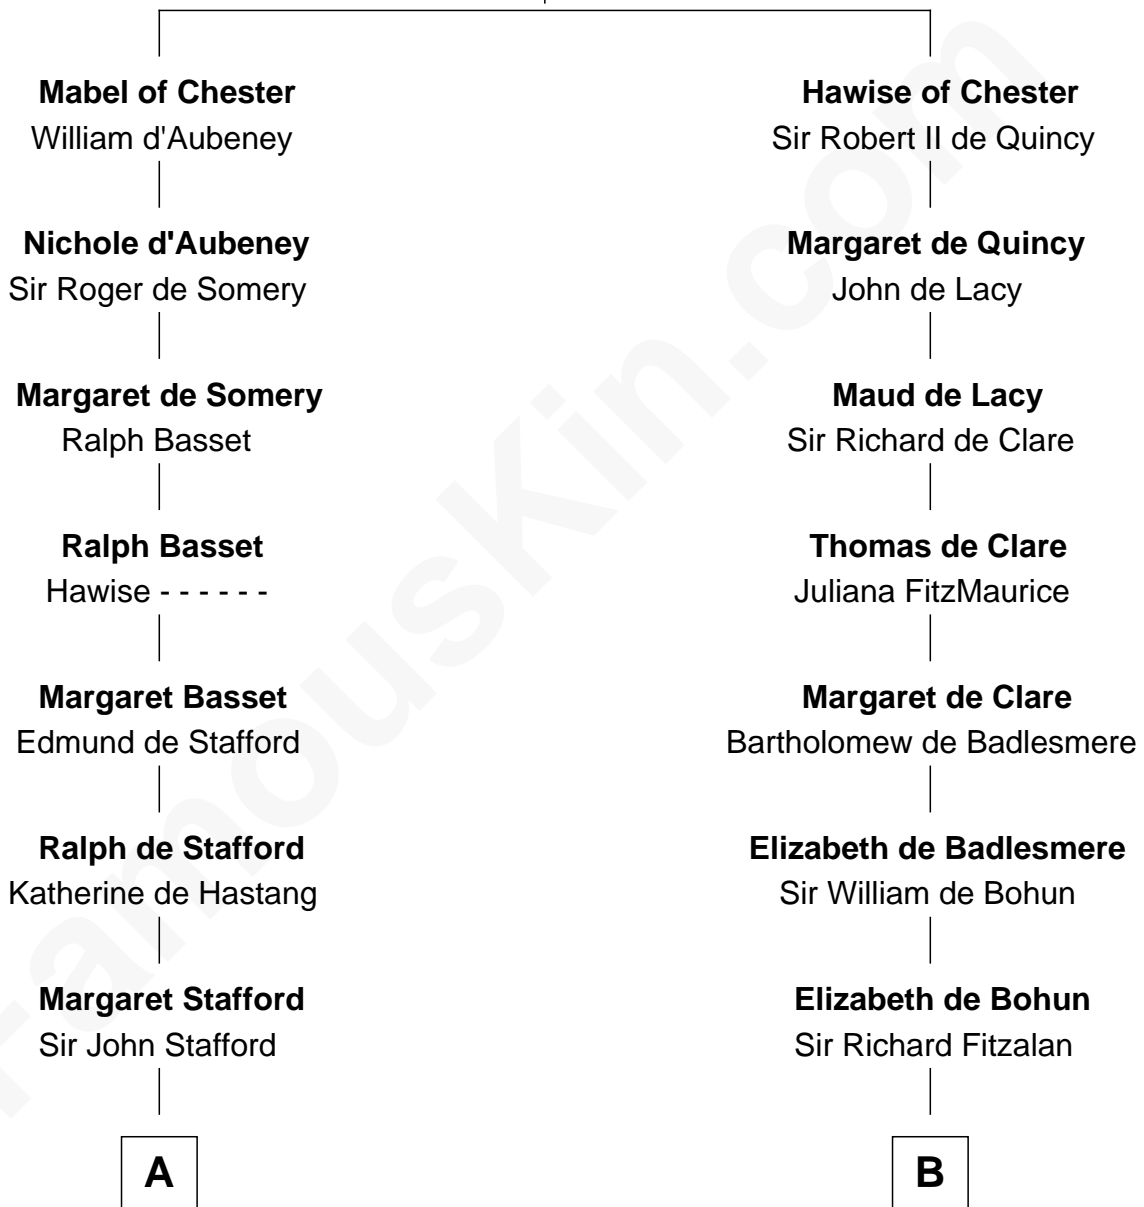

## Relationship Chart of

### Robert Townsend

*Member of the Culper Spy Ring during the American Revolution*

20th cousin of

### Eli Whitney

*Inventor of the Cotton Gin*

**Hugh de Kevelioc**  
Bertrade de Montfort

**C**

**Audrey Almy**  
James Townsend

**Jacob Townsend**  
Phoebe Seaman

**Samuel Townsend**  
Sarah Stoddard

**Robert Townsend**  
*Spy known as "Culper Jr."*