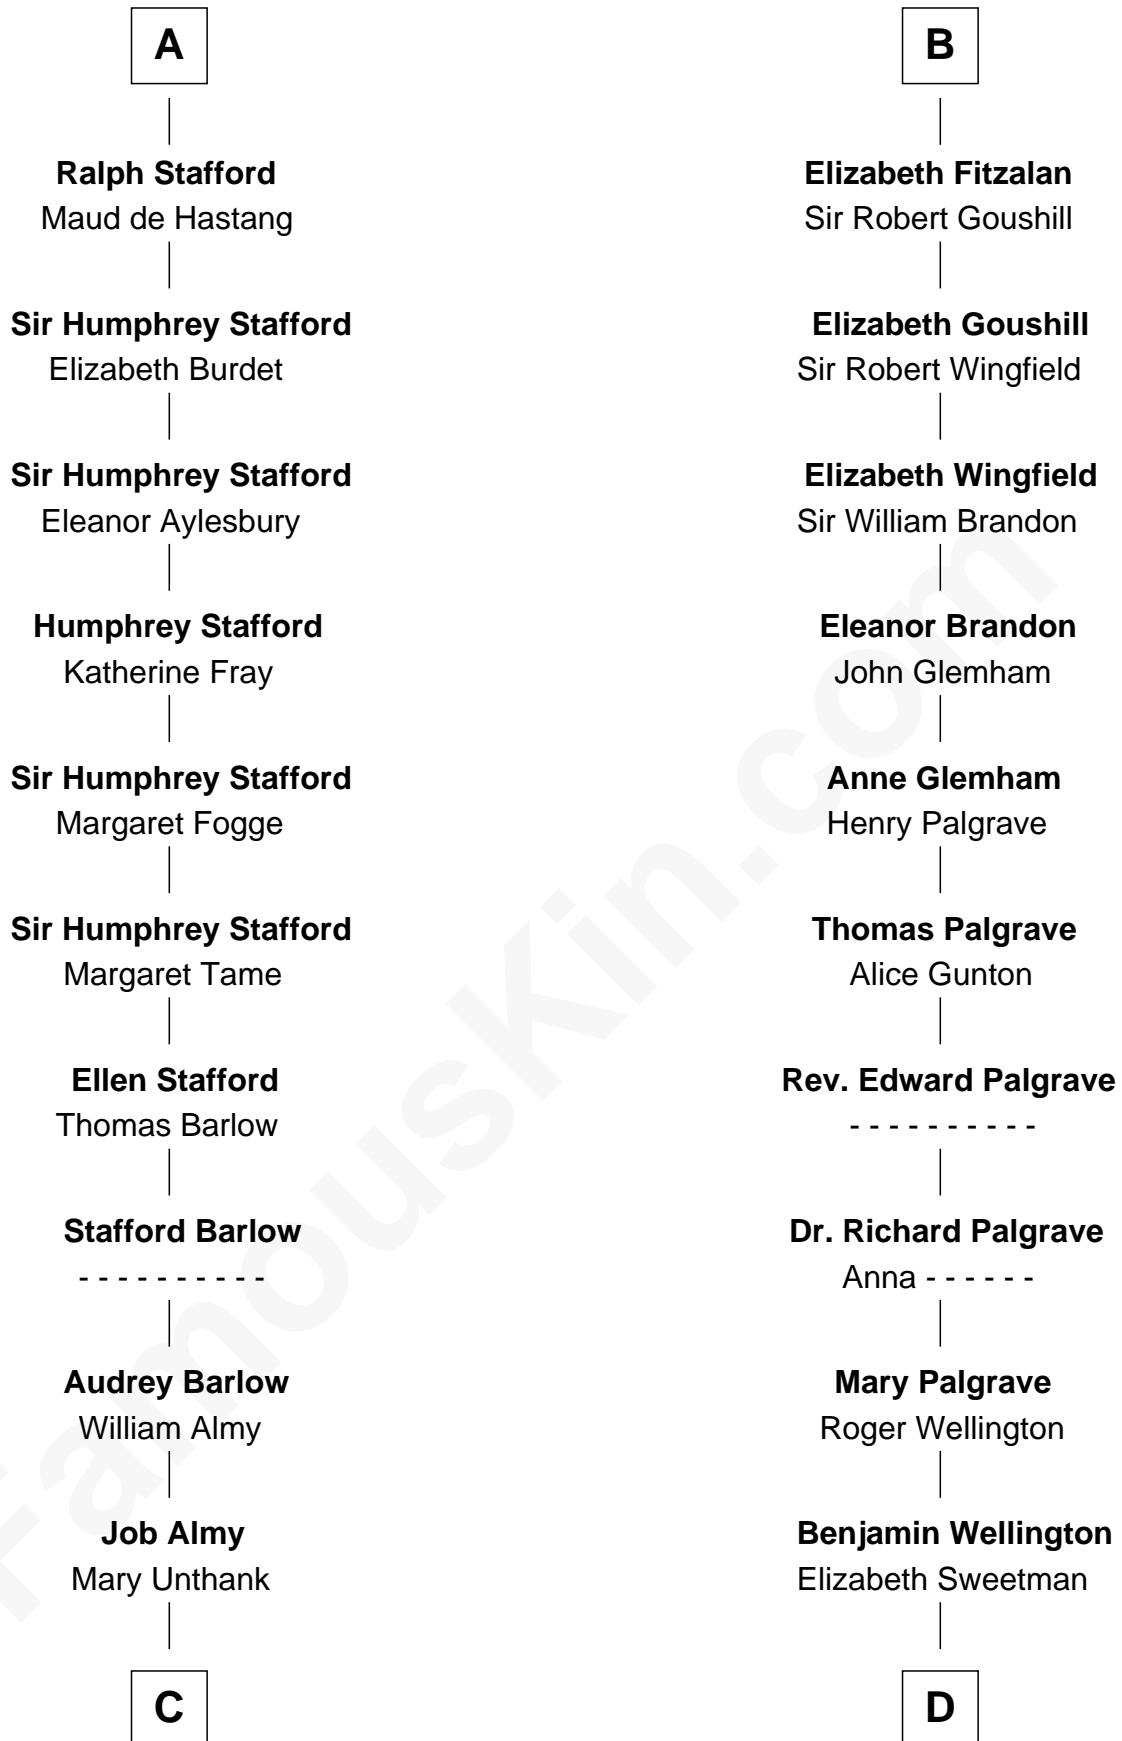

## Relationship Chart of

### Robert Townsend

*Member of the Culper Spy Ring during the American Revolution*

20th cousin of

### Eli Whitney

*Inventor of the Cotton Gin*

**Hugh de Kevelioc**  
Bertrade de Montfort

**C**

**Audrey Almy**  
James Townsend

**Jacob Townsend**  
Phoebe Seaman

**Samuel Townsend**  
Sarah Stoddard

**Robert Townsend**  
*Spy known as "Culper Jr."*