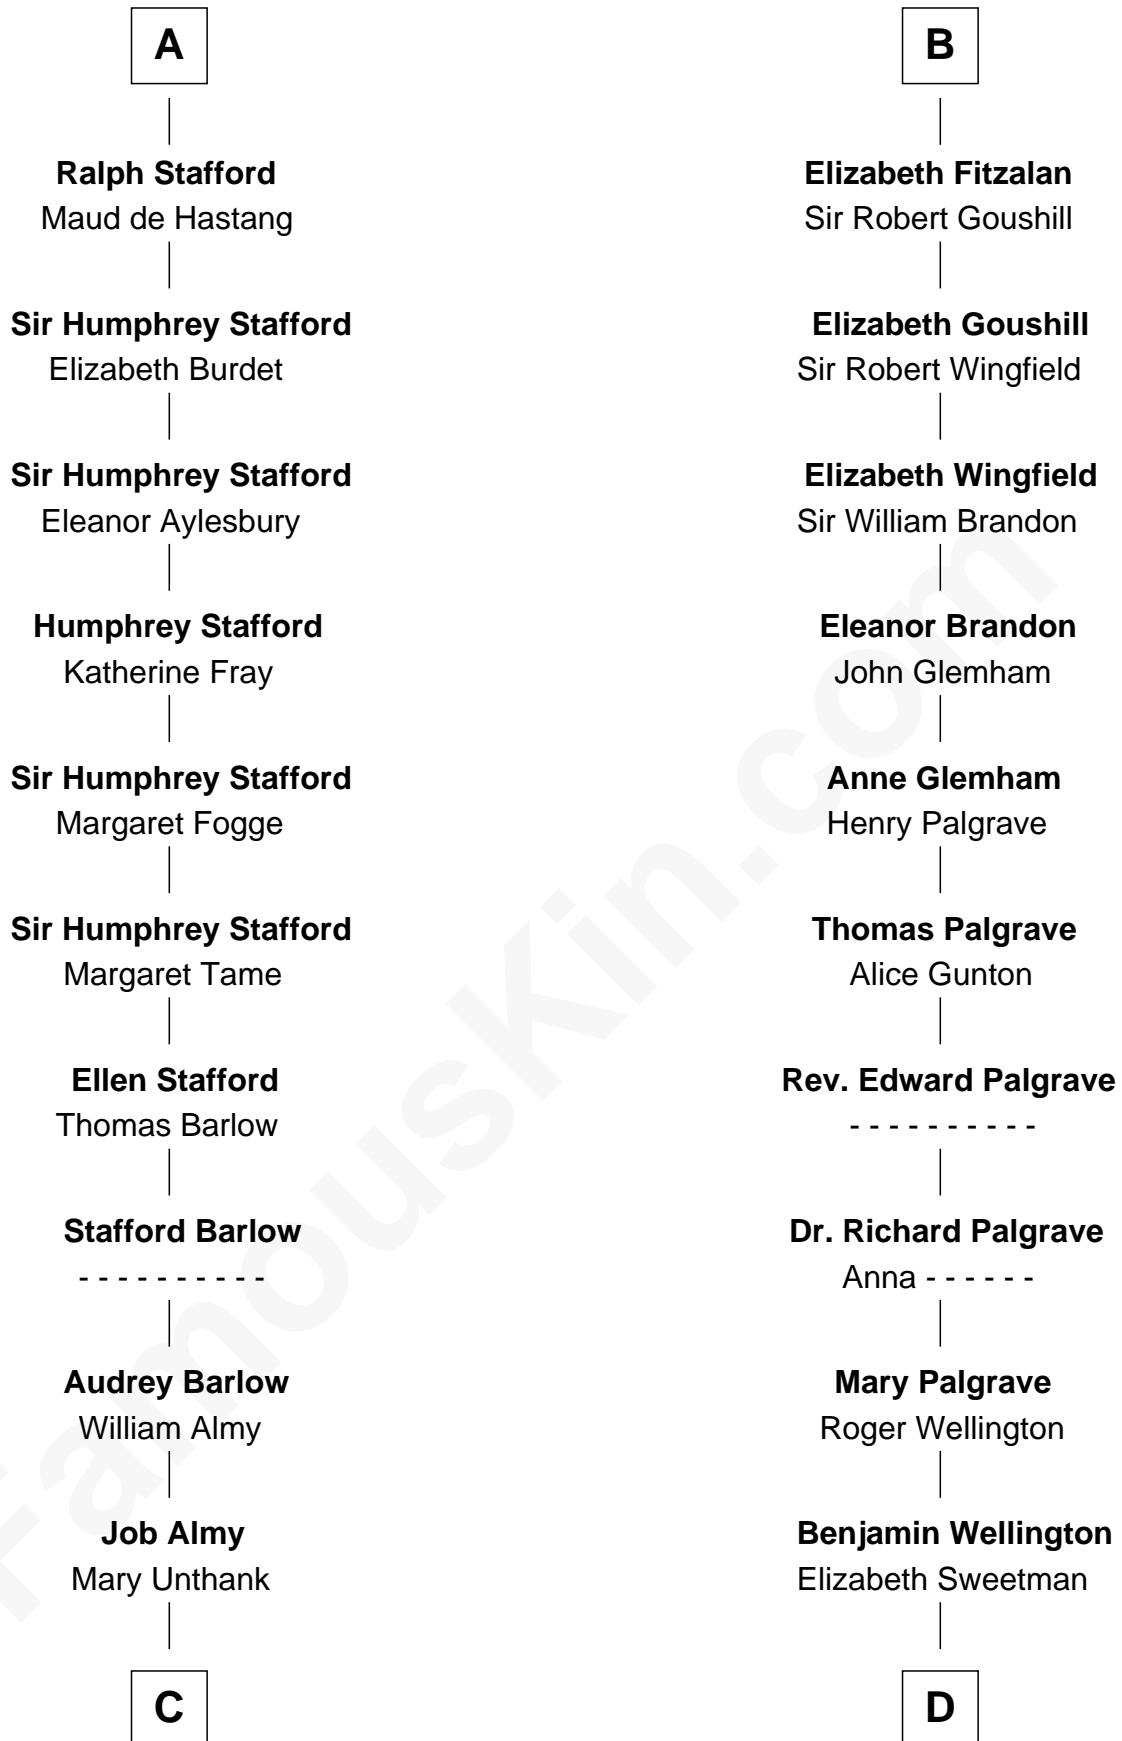

FamousKin.com

Relationship Chart of

Robert Townsend

Member of the Culper Spy Ring during the American Revolution

20th cousin of

Eli Whitney

Inventor of the Cotton Gin

C

Audrey Almy
James Townsend

Jacob Townsend
Phoebe Seaman

Samuel Townsend
Sarah Stoddard

Robert Townsend
Spy known as "Culper Jr."

D

Elizabeth Wellington
John Fay

Benjamin Fay
Martha Miles

Elizabeth Fay
Eli Whitney

Eli Whitney
Inventor of the Cotton Gin