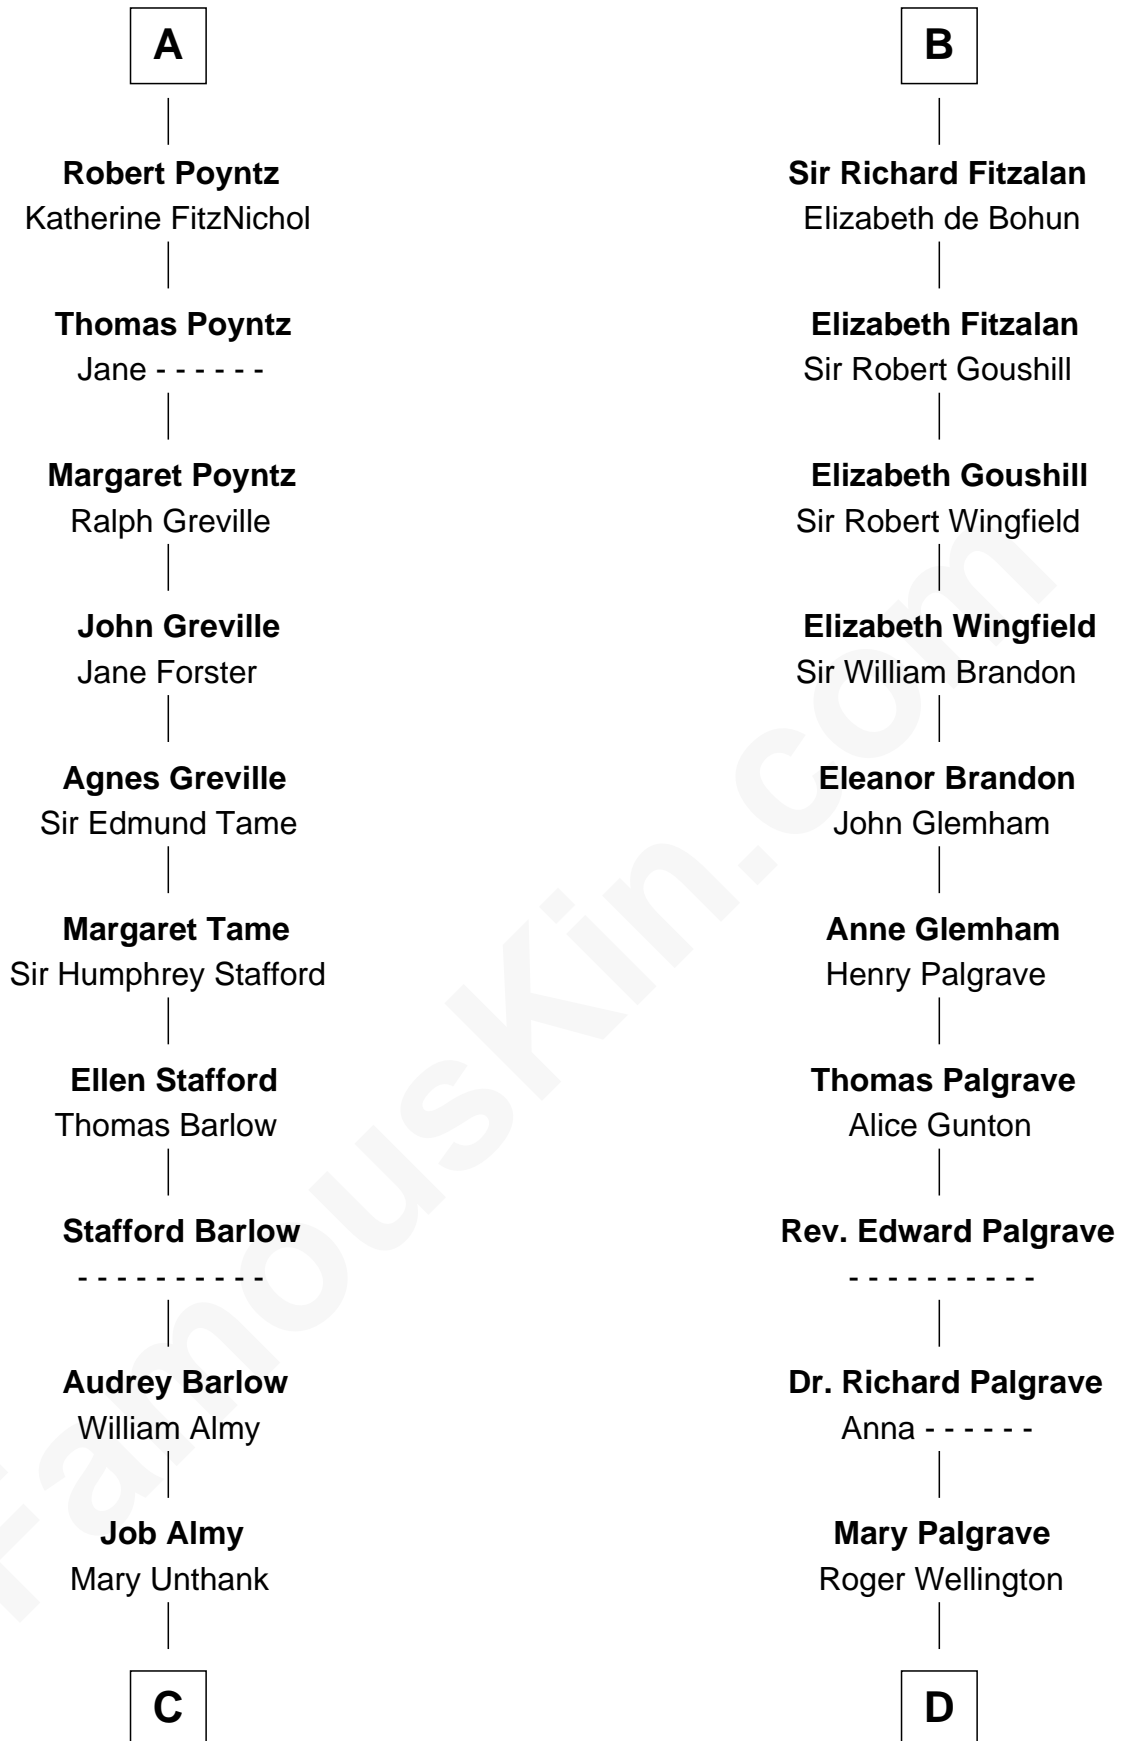

## Relationship Chart of

### Robert Townsend

*Member of the Culper Spy Ring during the American Revolution*

20th cousin 1 time removed of

### Eli Whitney

*Inventor of the Cotton Gin*

**Adeliza de Meschines**

**C**

**Audrey Almy**  
James Townsend

**Jacob Townsend**  
Phoebe Seaman

**Samuel Townsend**  
Sarah Stoddard

**Robert Townsend**  
*Spy known as "Culper Jr."*