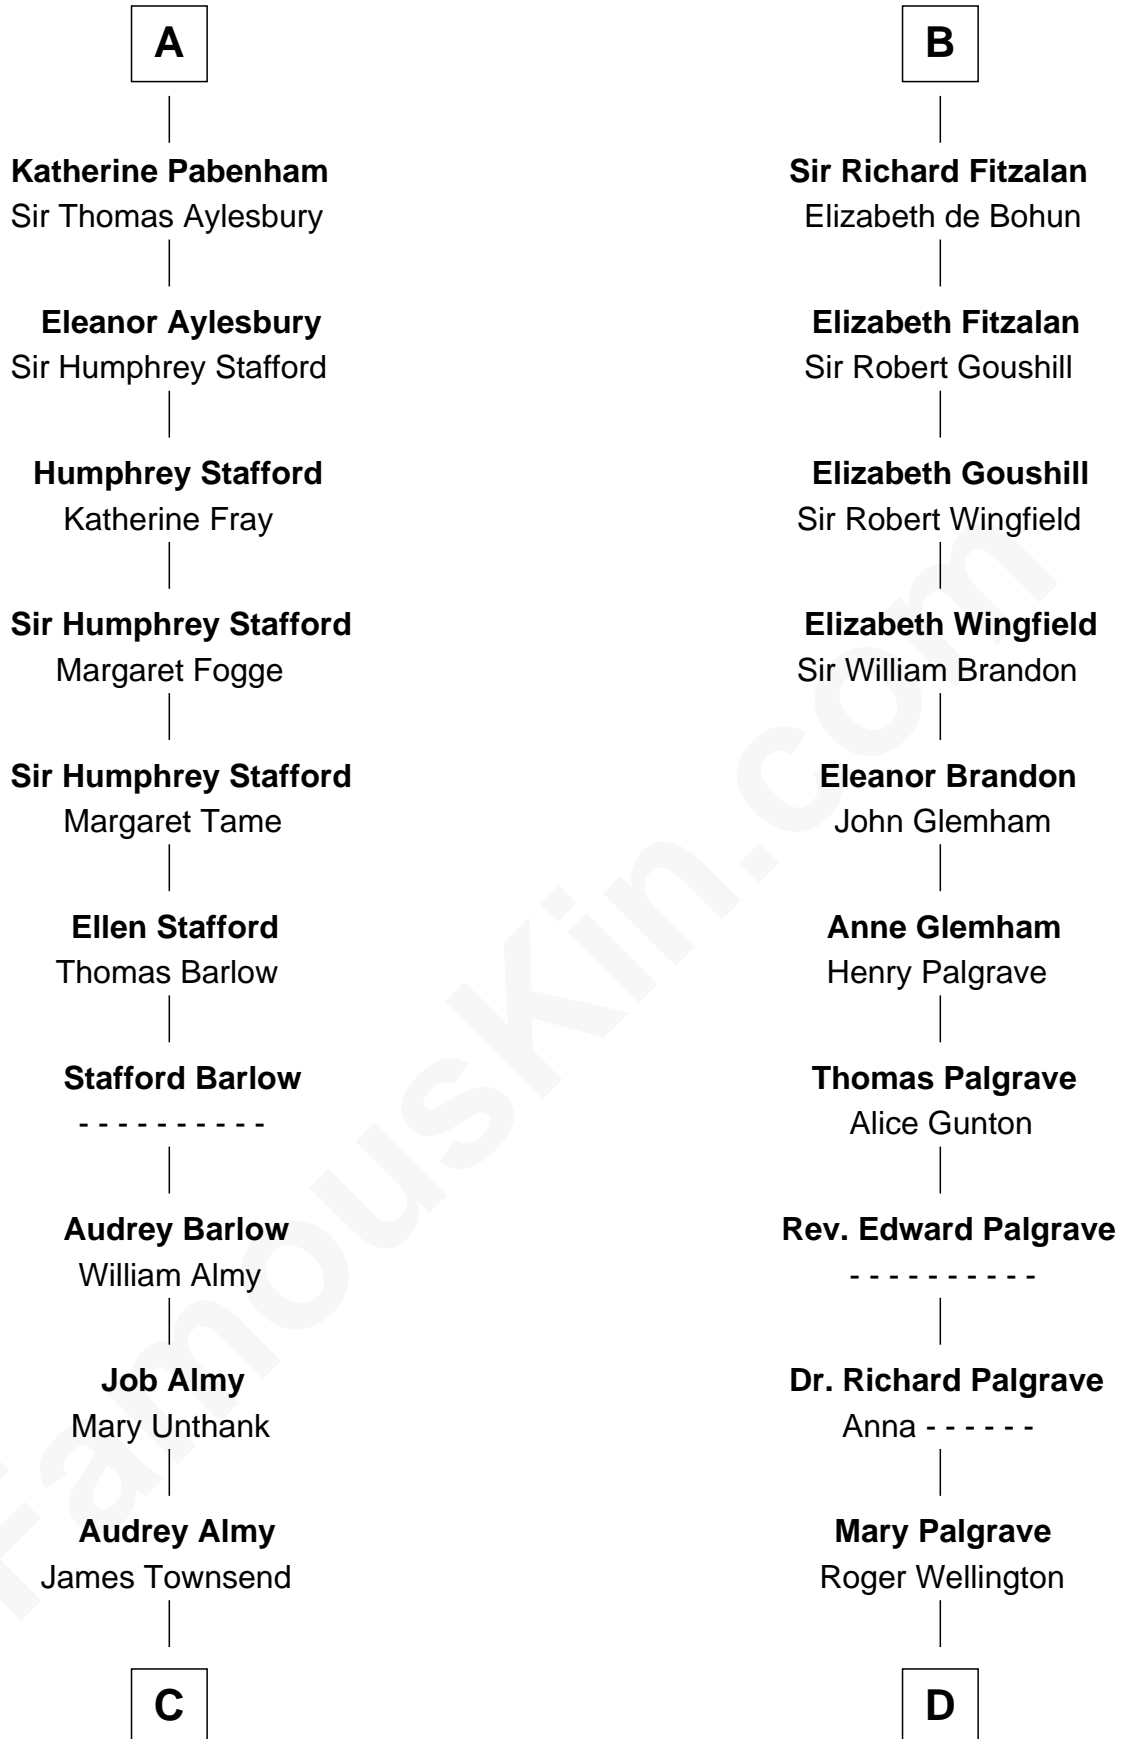

FamousKin.com

Relationship Chart of

Robert Townsend

Member of the Culper Spy Ring during the American Revolution

19th cousin 2 times removed of

Eli Whitney

Inventor of the Cotton Gin

C

Jacob Townsend
Phoebe Seaman

Samuel Townsend
Sarah Stoddard

Robert Townsend
Spy known as "Culper Jr."

D

Benjamin Wellington
Elizabeth Sweetman

Elizabeth Wellington
John Fay

Benjamin Fay
Martha Miles

Elizabeth Fay
Eli Whitney

Eli Whitney
Inventor of the Cotton Gin