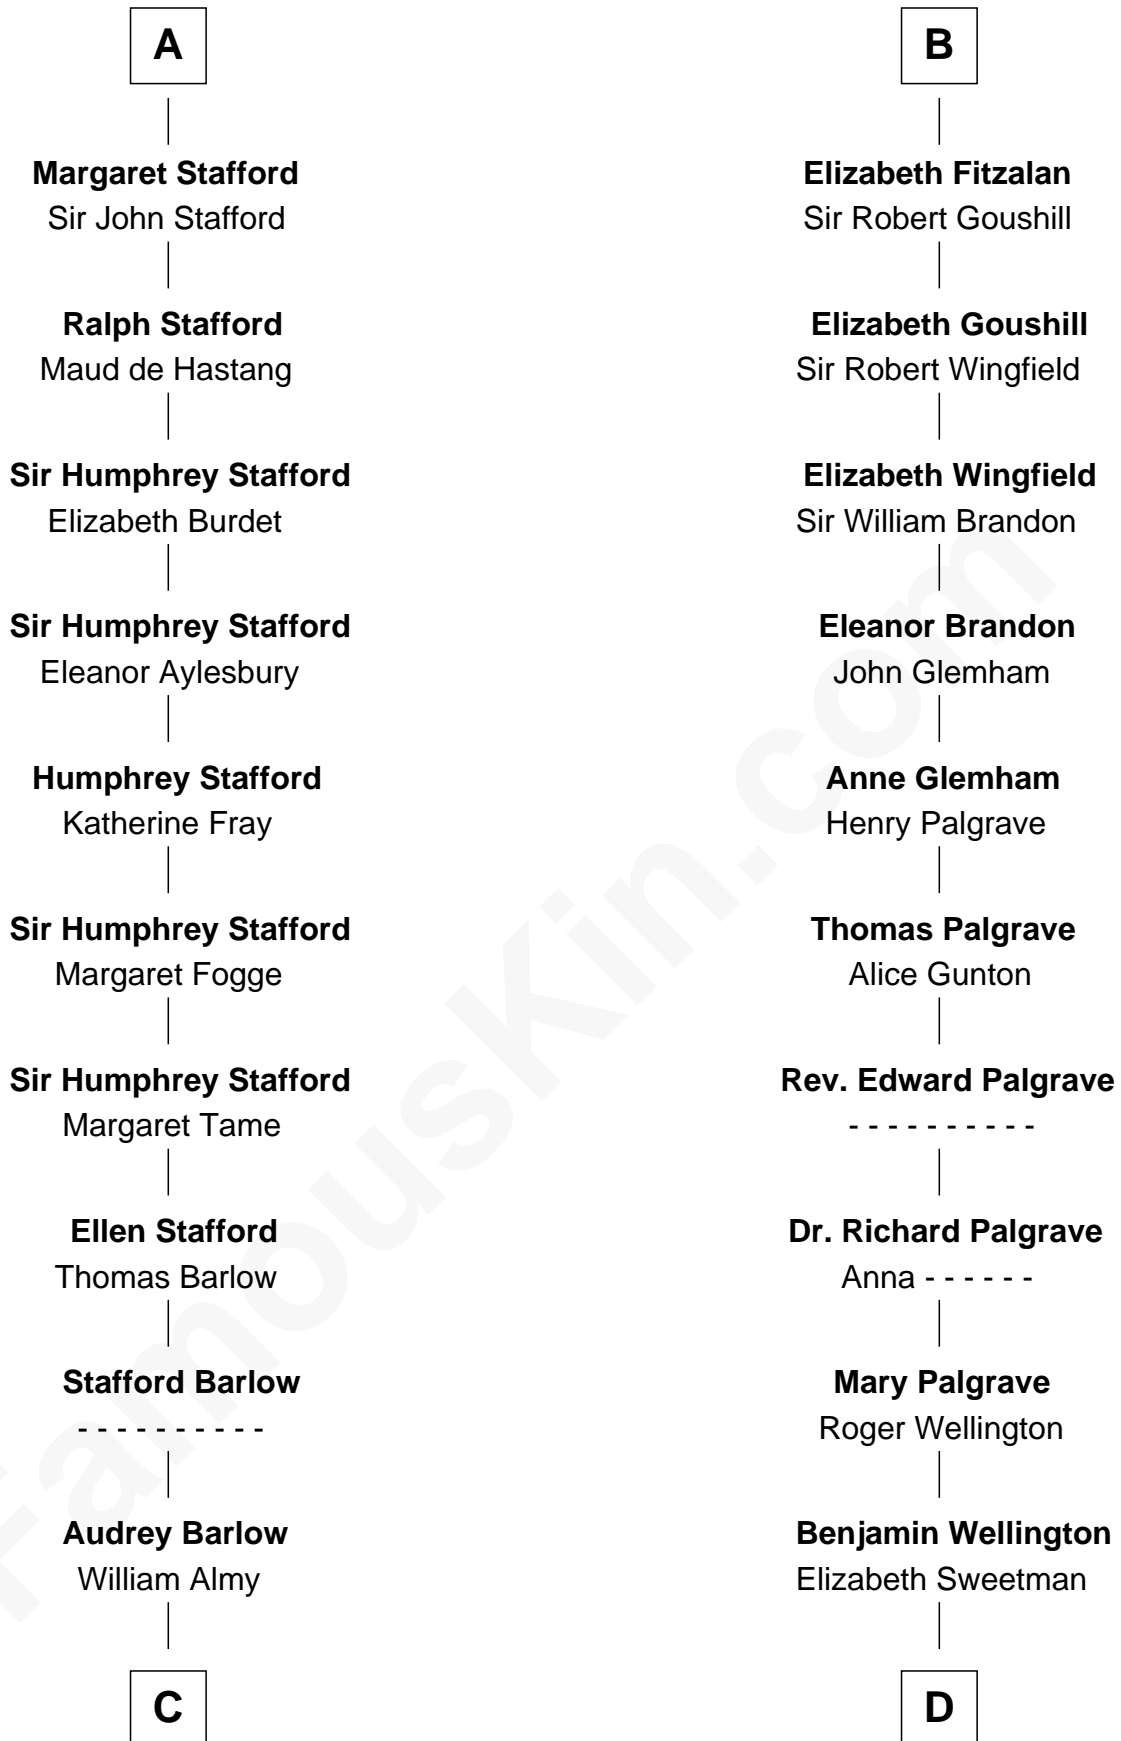

FamousKin.com

Relationship Chart of

Robert Townsend

Member of the Culper Spy Ring during the American Revolution

20th cousin 1 time removed of

Eli Whitney

Inventor of the Cotton Gin

C

Job Almy

Mary Unthank

Audrey Almy

James Townsend

Jacob Townsend

Phoebe Seaman

Samuel Townsend

Sarah Stoddard

Eli Whitney

Eli Whitney

Inventor of the Cotton Gin