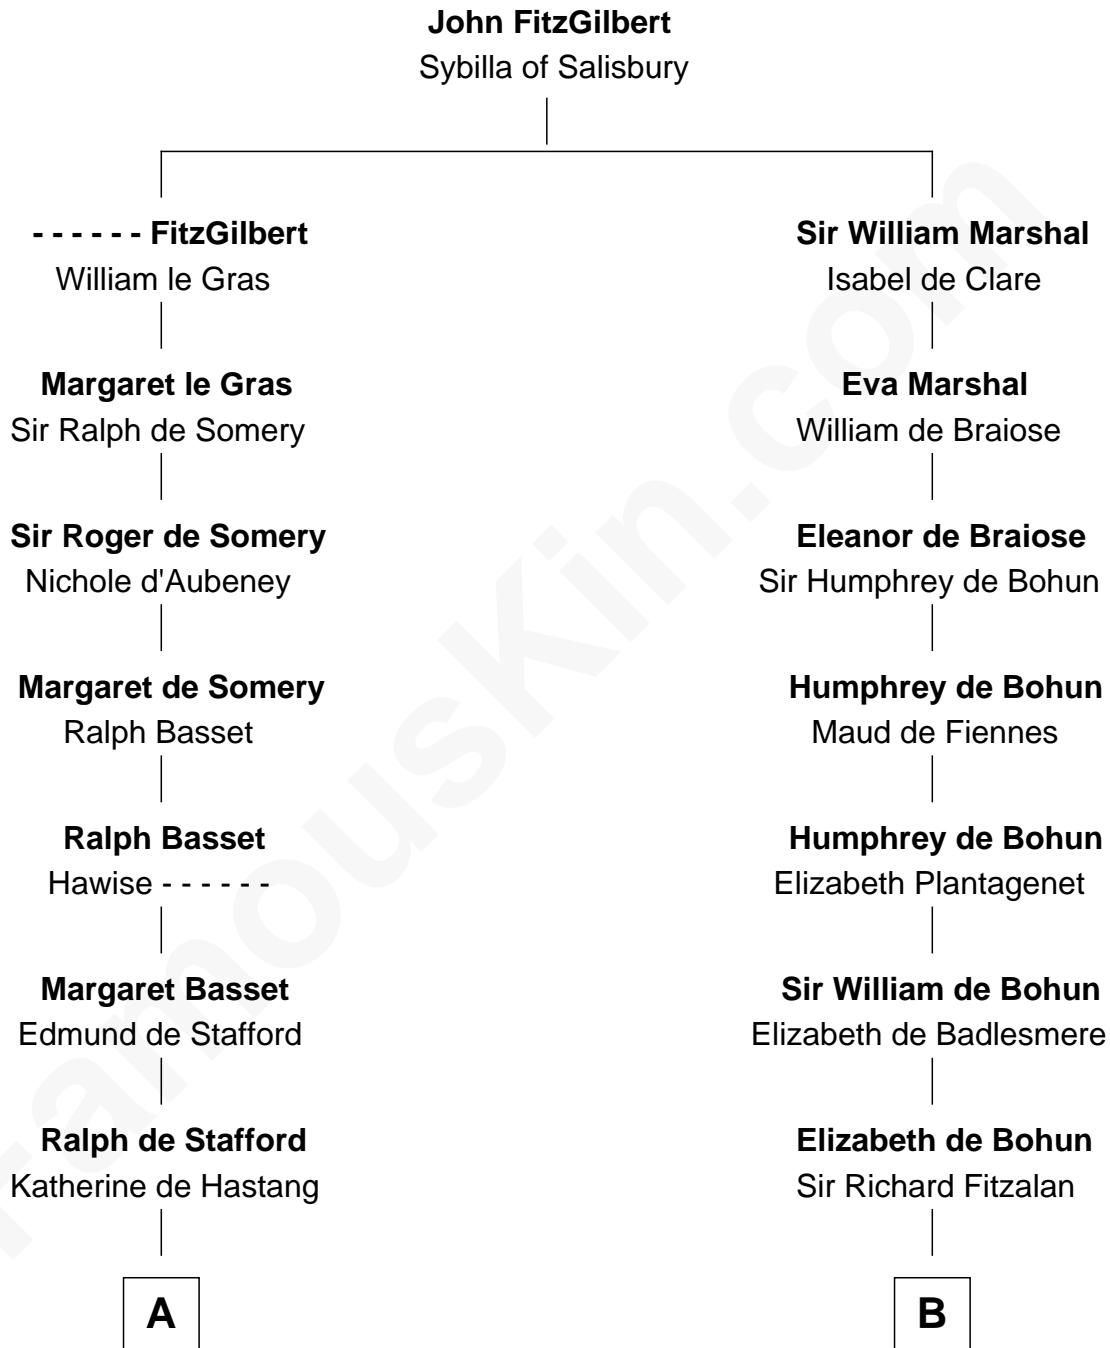

FamousKin.com

Relationship Chart of

Robert Townsend

Member of the Culper Spy Ring during the American Revolution

20th cousin 1 time removed of

Eli Whitney

Inventor of the Cotton Gin

C

Job Almy

Mary Unthank

Audrey Almy

James Townsend

Jacob Townsend

Phoebe Seaman

Samuel Townsend

Sarah Stoddard