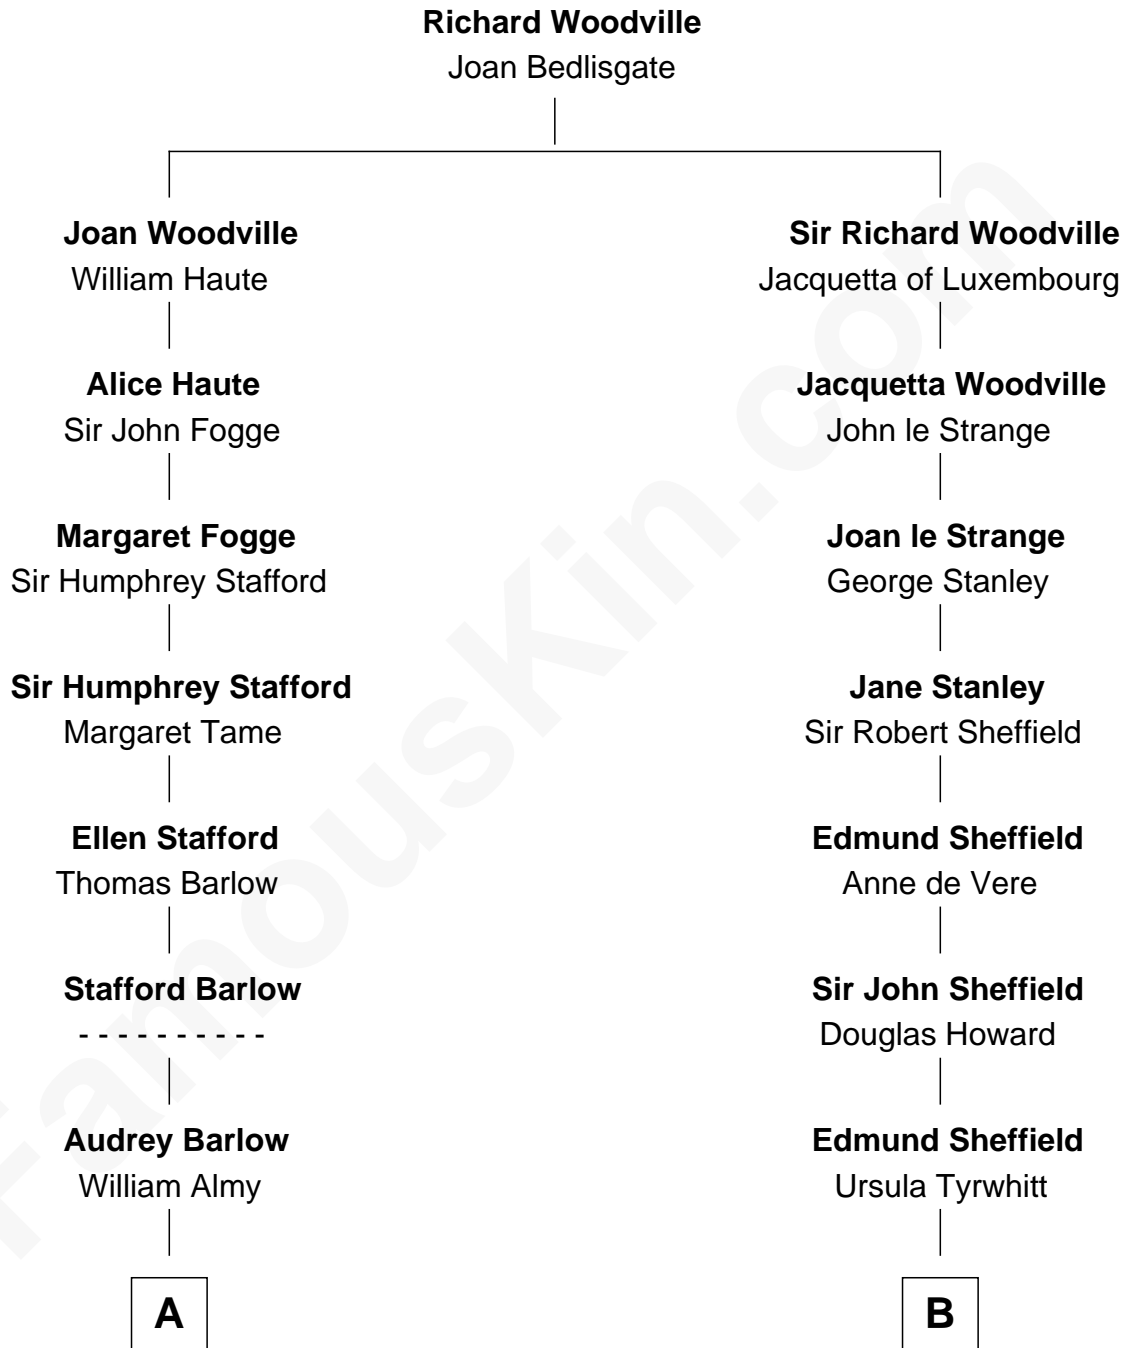

## Relationship Chart of

### Robert Townsend

*Member of the Culper Spy Ring during the American Revolution*

11th cousin 7 times removed of

### Cara Delevingne

*Fashion Model and Movie Actress*

C

**Pandora Anne Stevens**  
Charles Hamar Delevingne

**Cara Delevingne**  
*Model and Actress*

FamousKin.com