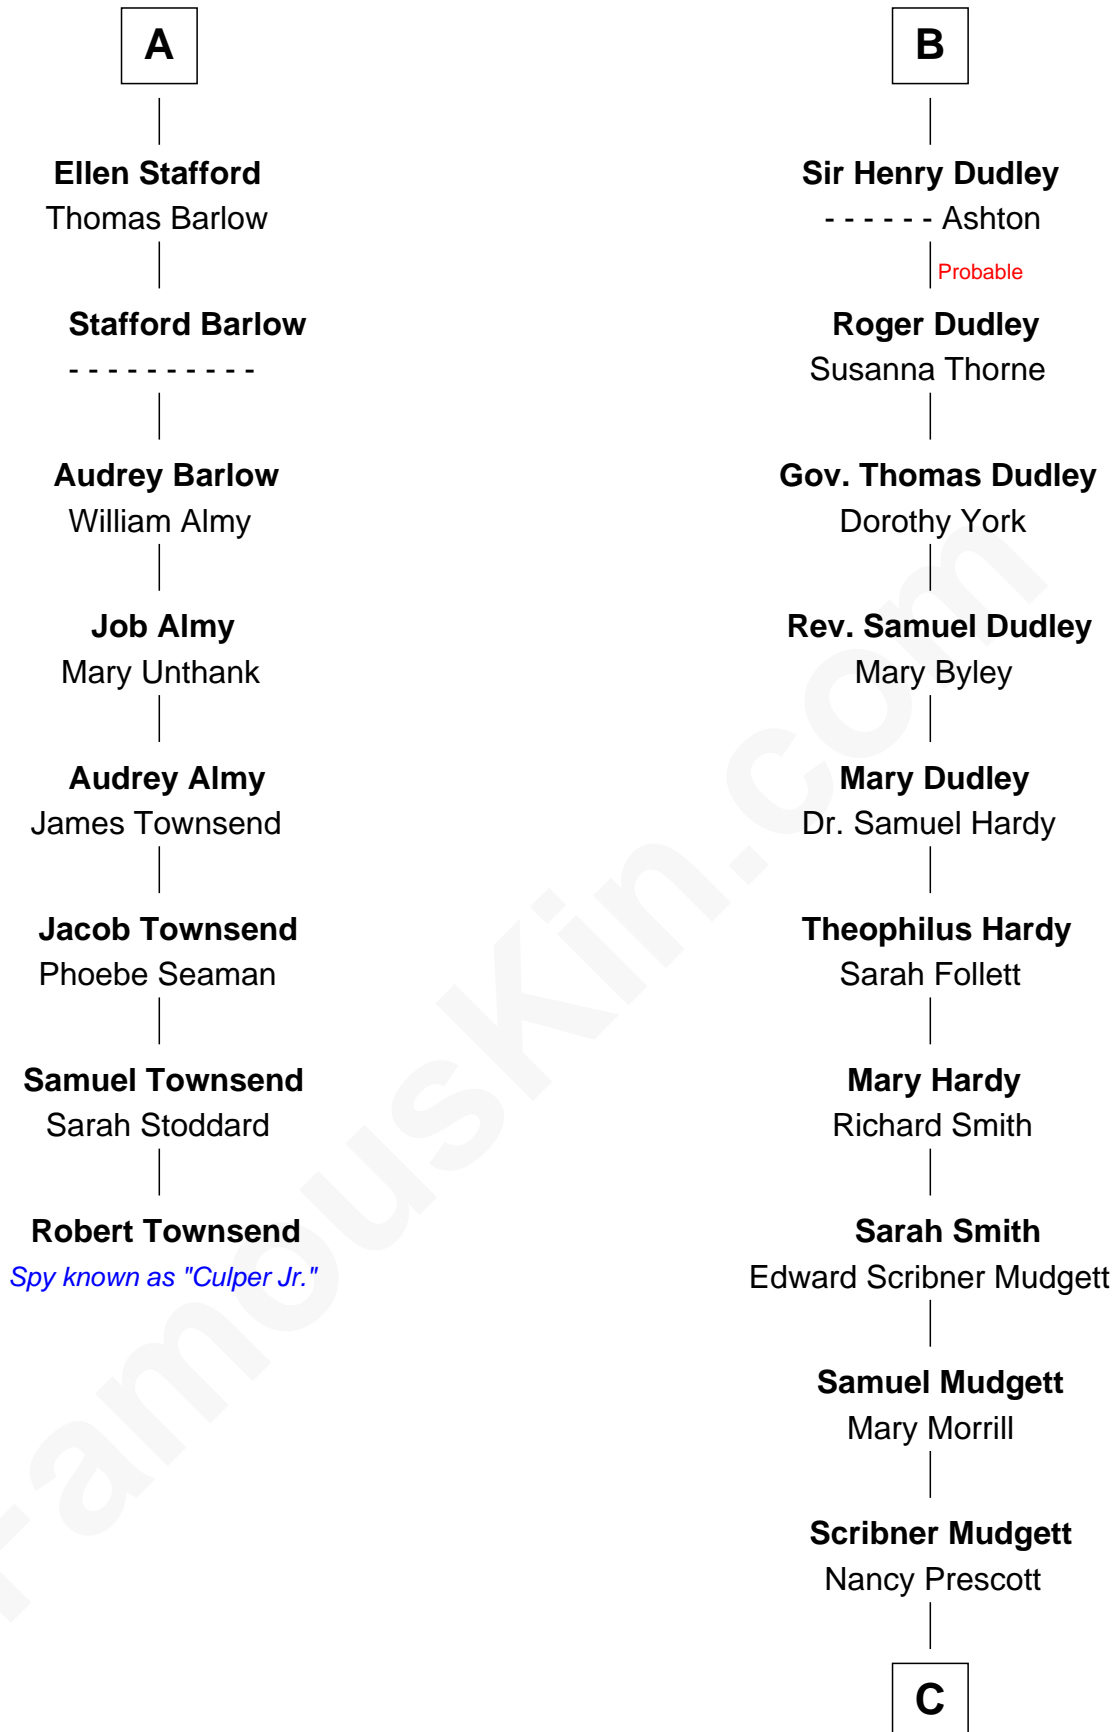

FamousKin.com

Relationship Chart of

Robert Townsend

Member of the Culper Spy Ring during the American Revolution

14th cousin 4 times removed of

Dr. H. H. Holmes

Serial Killer aka "Devil in the White City"

C

Levi Horton Mudgett

Theodate Page Price

Dr. H. H. Holmes

Serial Killer Dr. H. H. Holmes

FamousKin.com