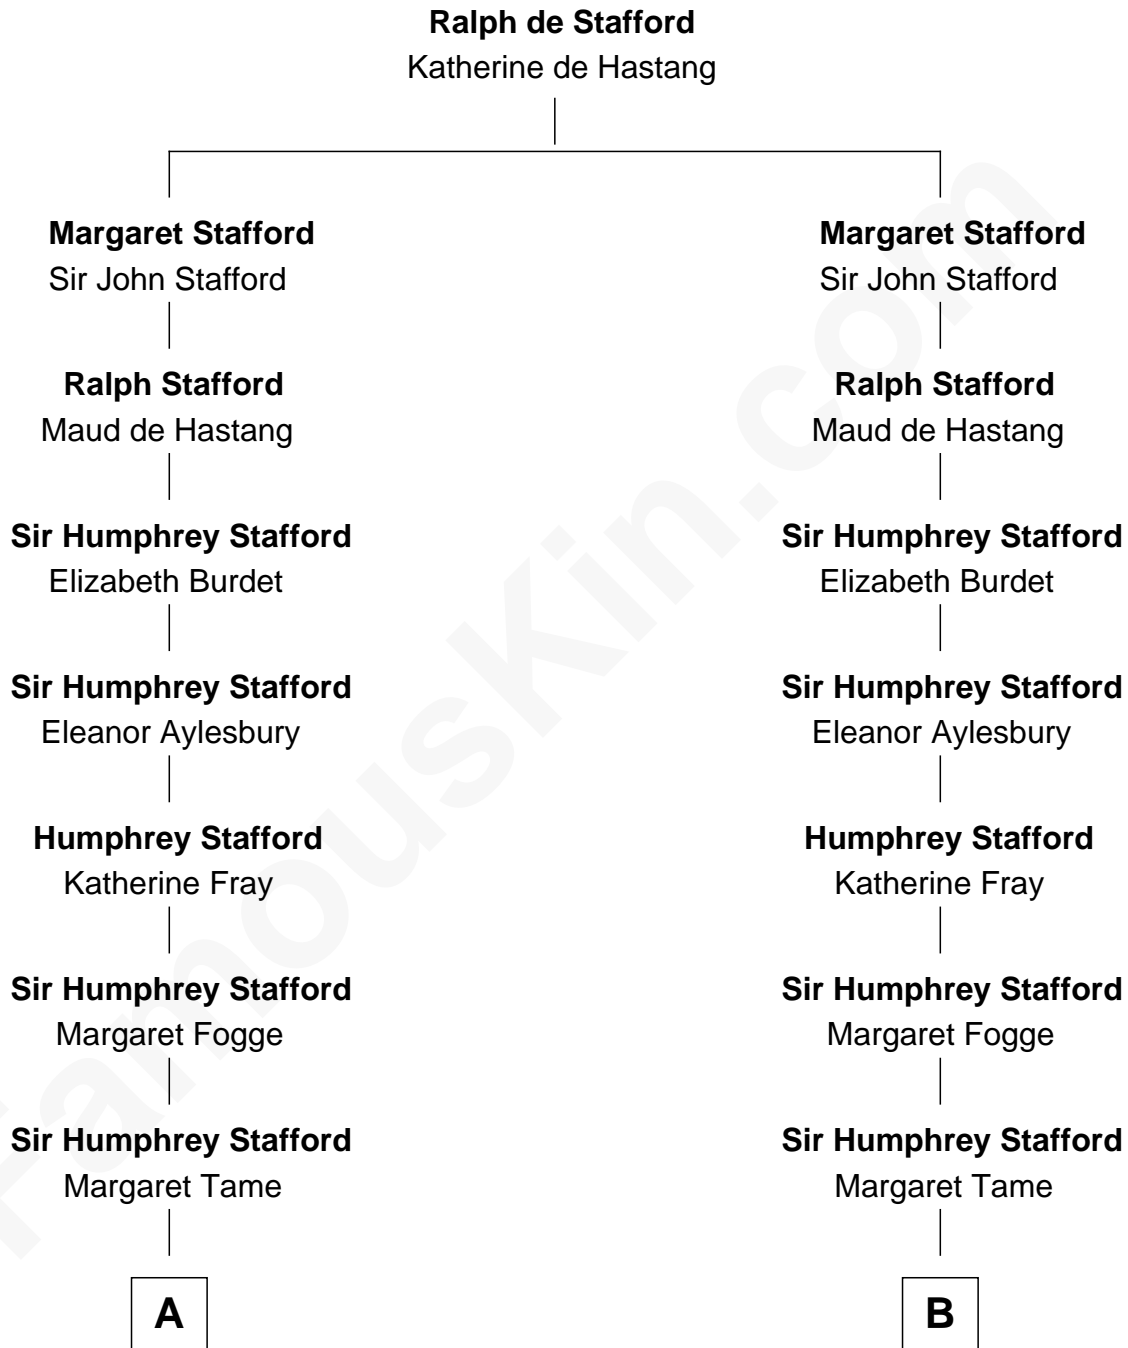

FamousKin.com
Relationship Chart of
Robert Townsend

Member of the Culper Spy Ring during the American Revolution

14th cousin 4 times removed of

Alice (Lee) Roosevelt

First Wife of President Theodore Roosevelt

C

Caroline Watts Haskell

George Cabot Lee

Alice (Lee) Roosevelt

Wife of President Theodore Roosevelt

FamousKin.com