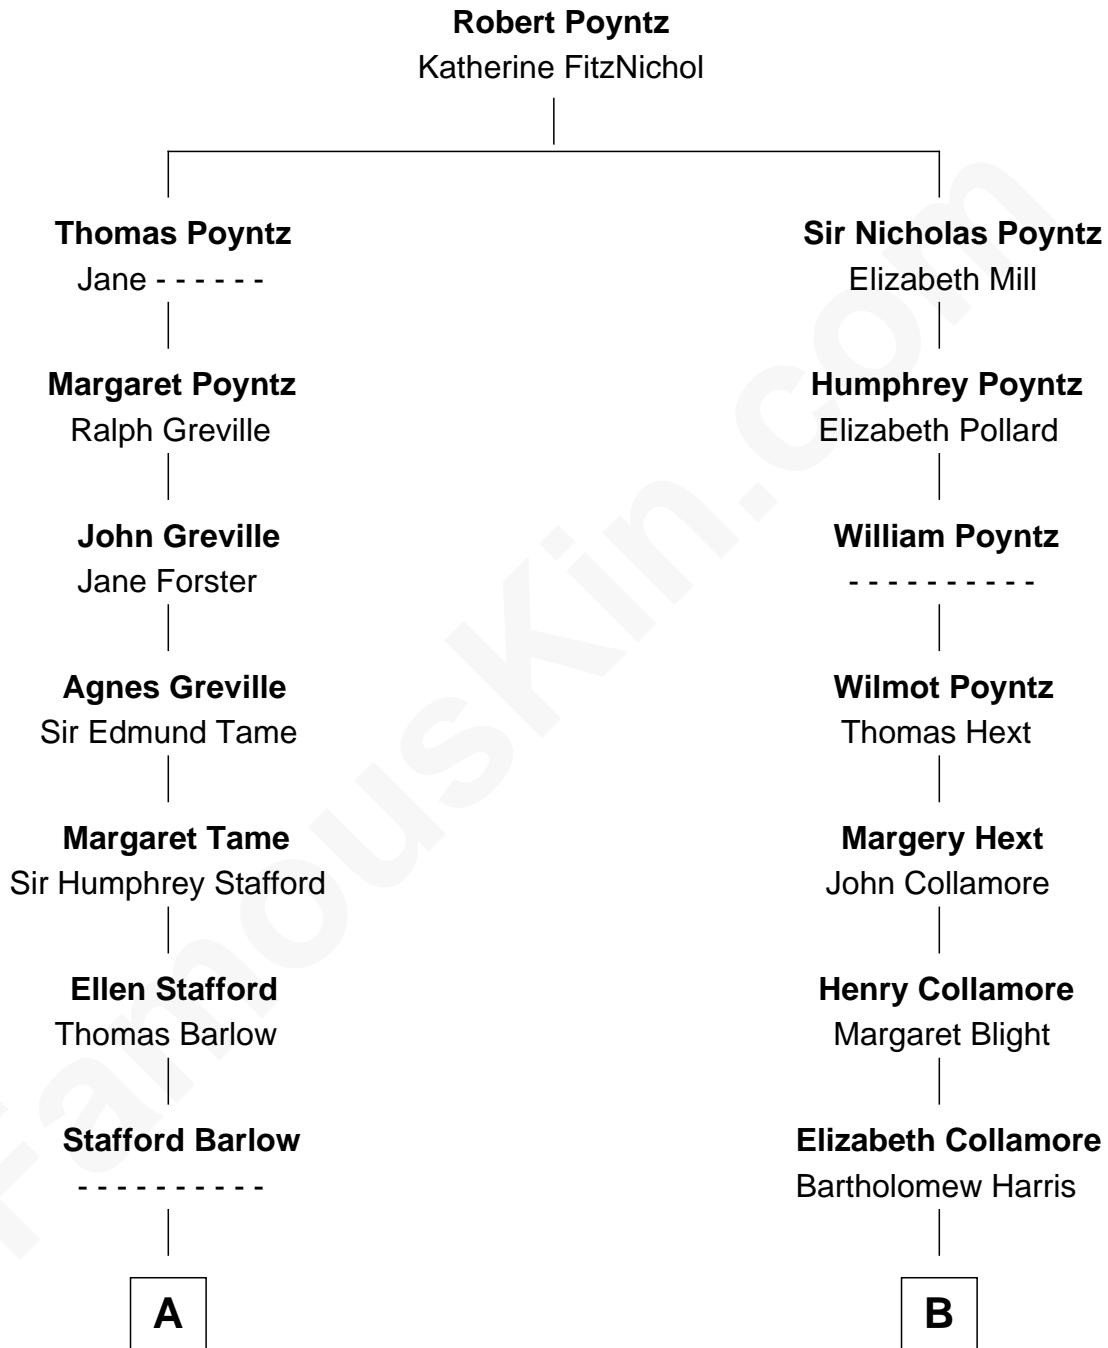

FamousKin.com

Relationship Chart of

Robert Townsend

Member of the Culper Spy Ring during the American Revolution

12th cousin 3 times removed of

Edith (Carow) Roosevelt

First Lady of President Theodore Roosevelt

A

Audrey Barlow

William Almy

Job Almy

Mary Unthank

Audrey Almy

James Townsend

Jacob Townsend