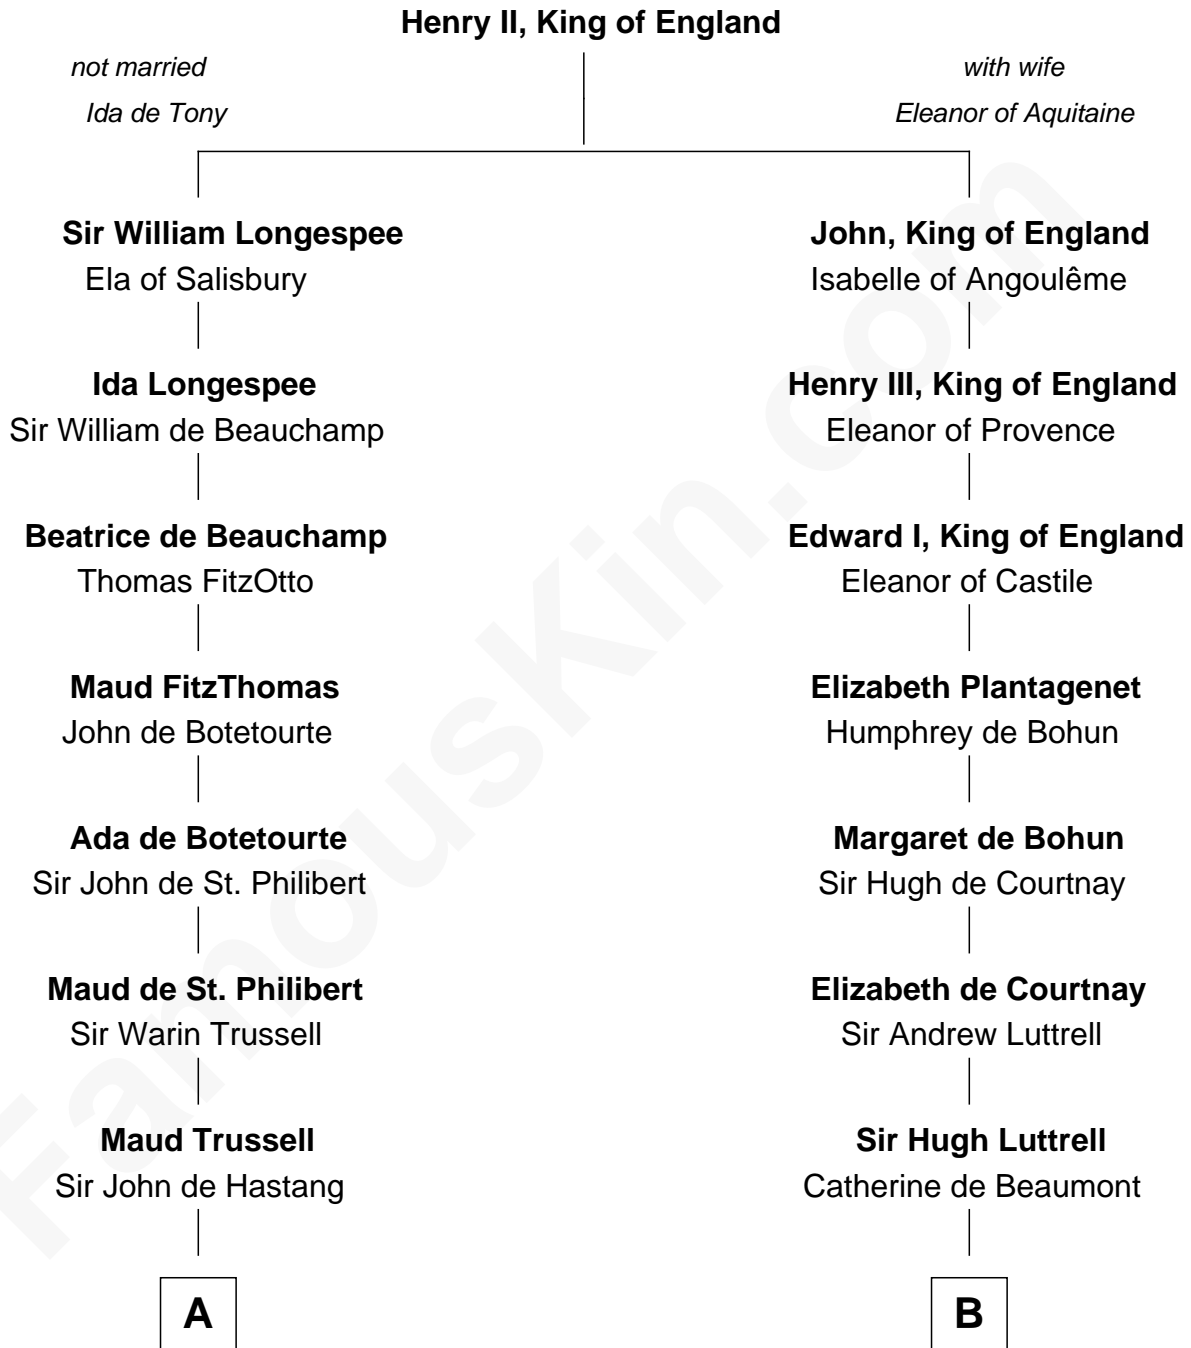

Carter Braxton

Signer of the Declaration of Independence