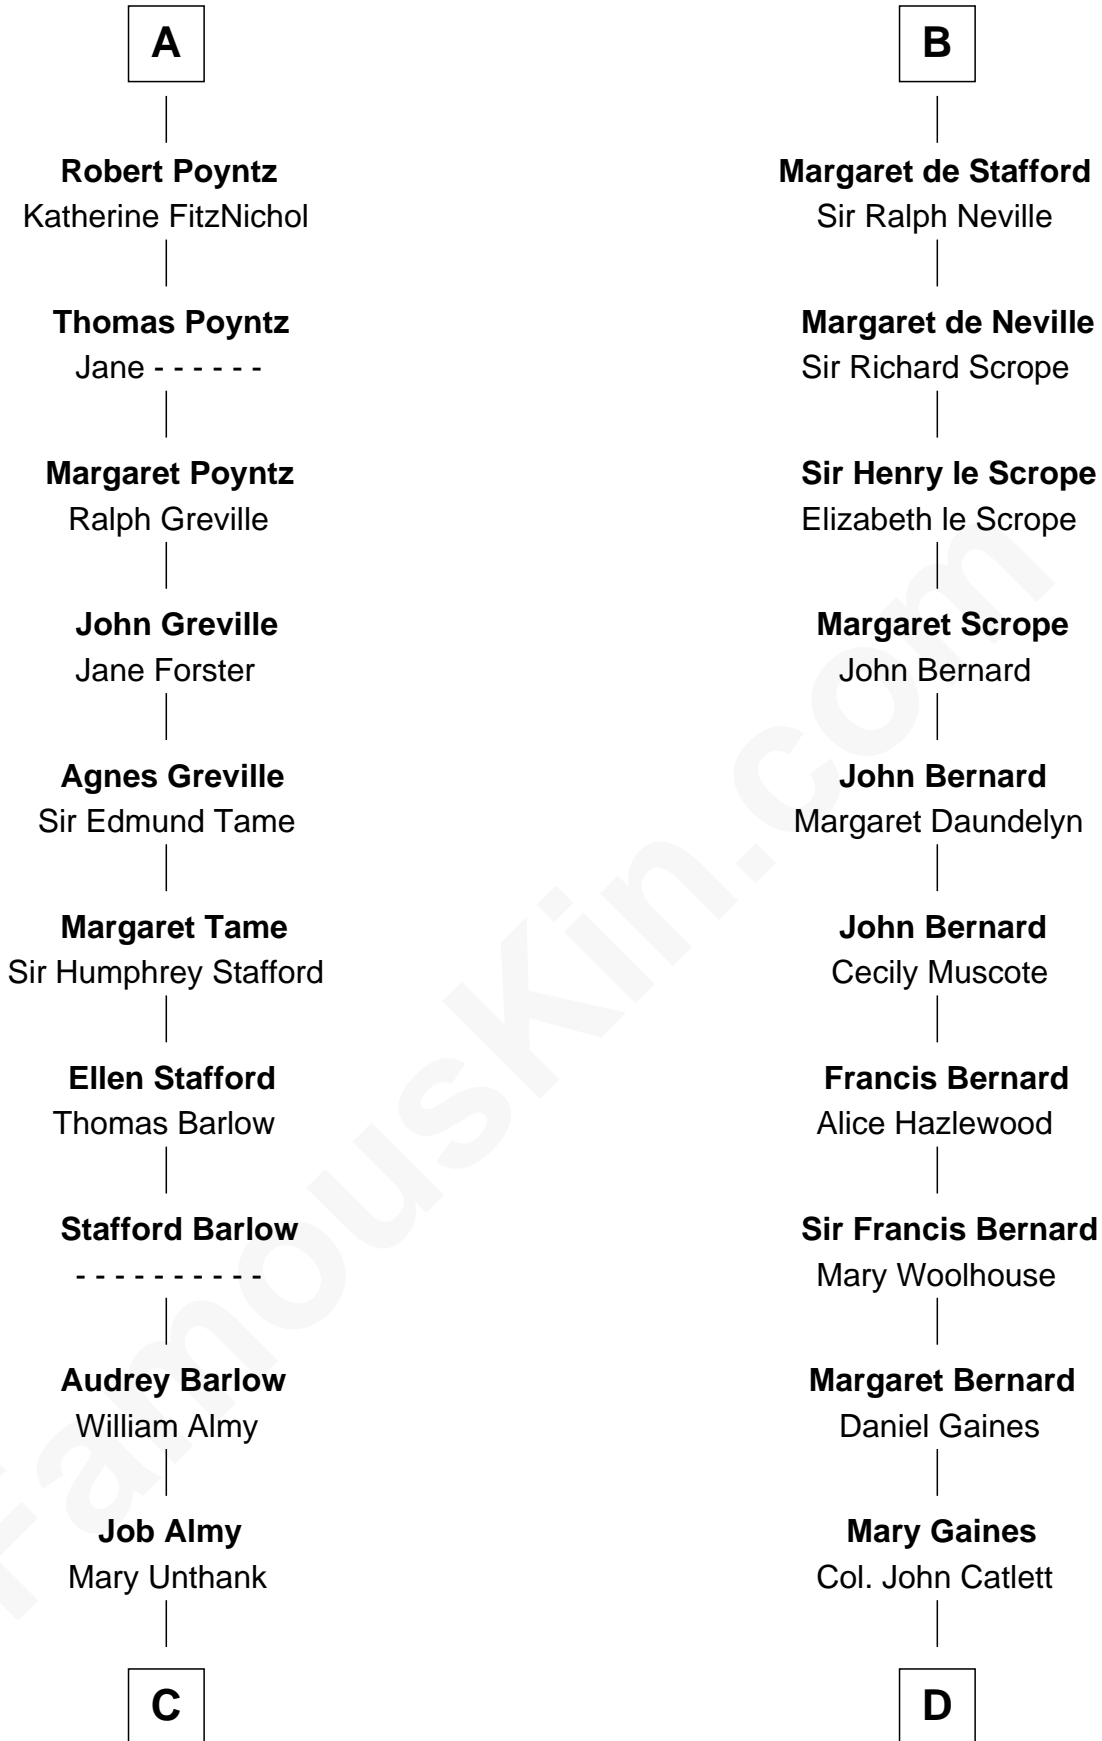

FamousKin.com

Relationship Chart of

Robert Townsend

Member of the Culper Spy Ring during the American Revolution

19th cousin 1 time removed of

James Madison
4th U.S. President

C

Audrey Almy
James Townsend

Jacob Townsend
Phoebe Seaman

Samuel Townsend
Sarah Stoddard

Robert Townsend
Spy known as "Culper Jr."

D

Rebecca Catlett
Francis Conway

Eleanor Rose Conway
James Madison

James Madison
4th U.S. President

FamousKin.com