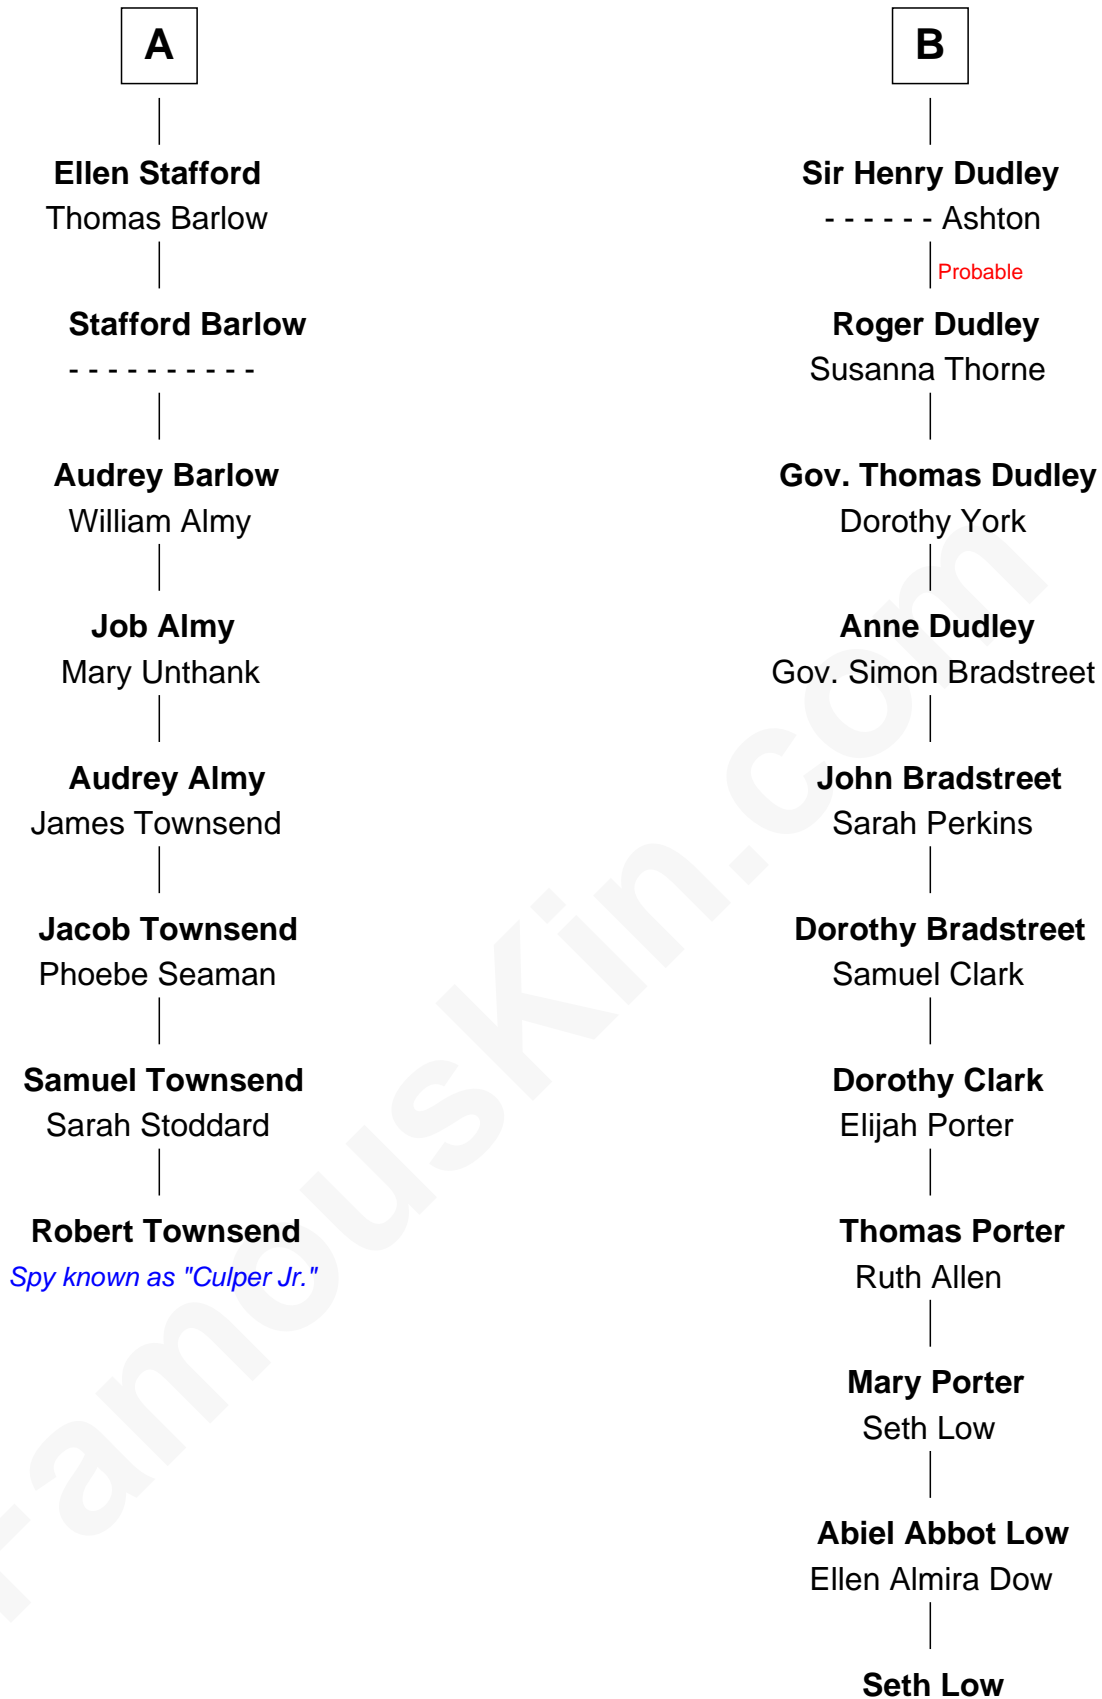

FamousKin.com

Relationship Chart of

Robert Townsend

Member of the Culper Spy Ring during the American Revolution

14th cousin 3 times removed of

Seth Low

Mayor of New York City President of Columbia University

Mayor of New York City President of Columbia University