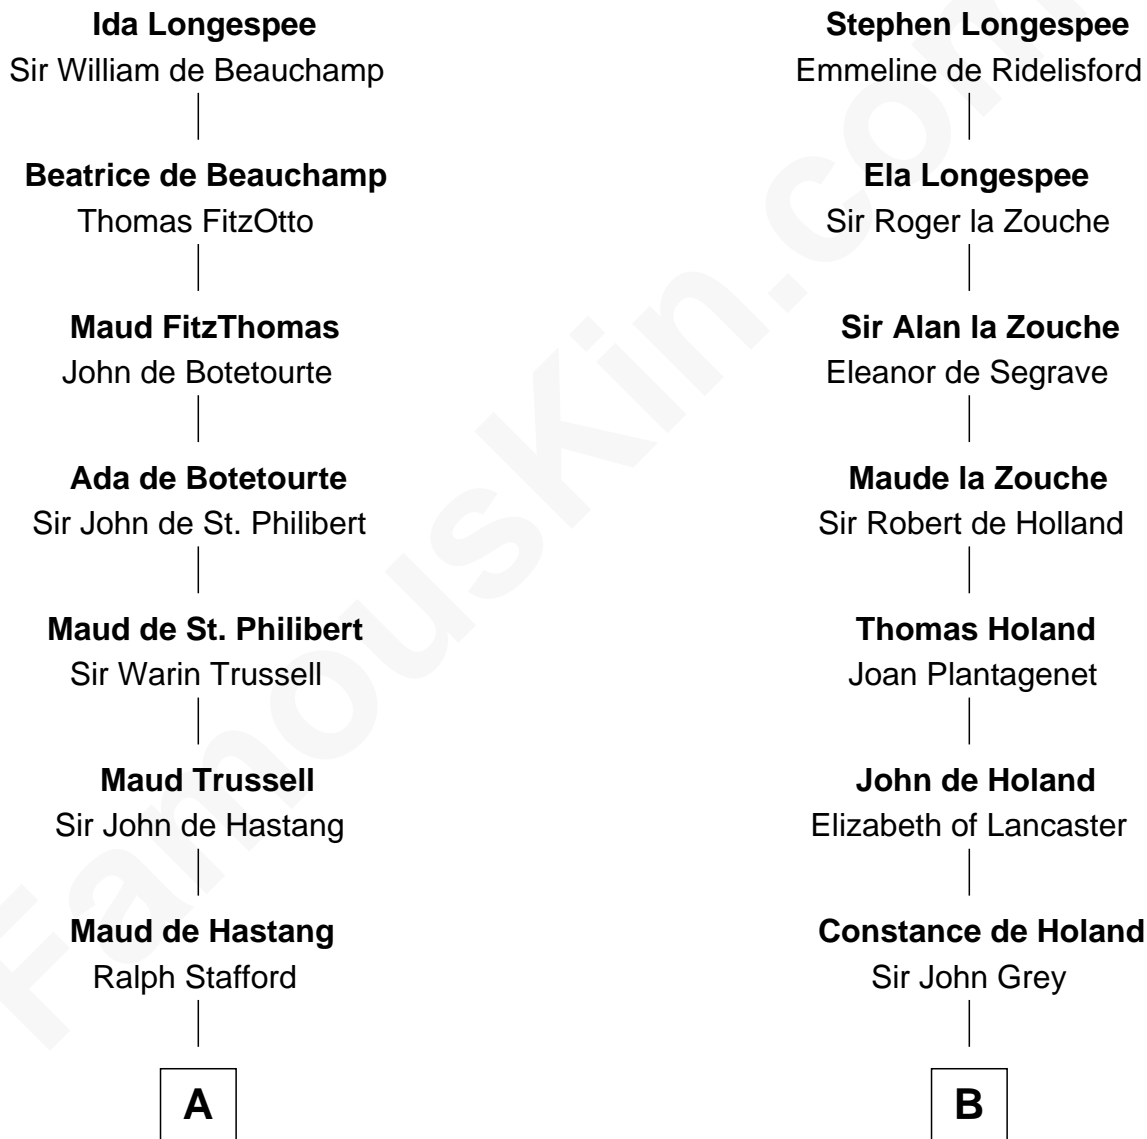

FamousKin.com

Relationship Chart of

Robert Townsend

Member of the Culper Spy Ring during the American Revolution

19th cousin 2 times removed of

Leverett Saltonstall

55th Governor of Massachusetts

Sir William Longespee

Ela of Salisbury

C

Jacob Townsend

Phoebe Seaman

Samuel Townsend

Sarah Stoddard

Robert Townsend

Spy known as "Culper Jr."

Eleanor Brooks

Leverett Saltonstall

55th Governor of Massachusetts

FamousKin.com