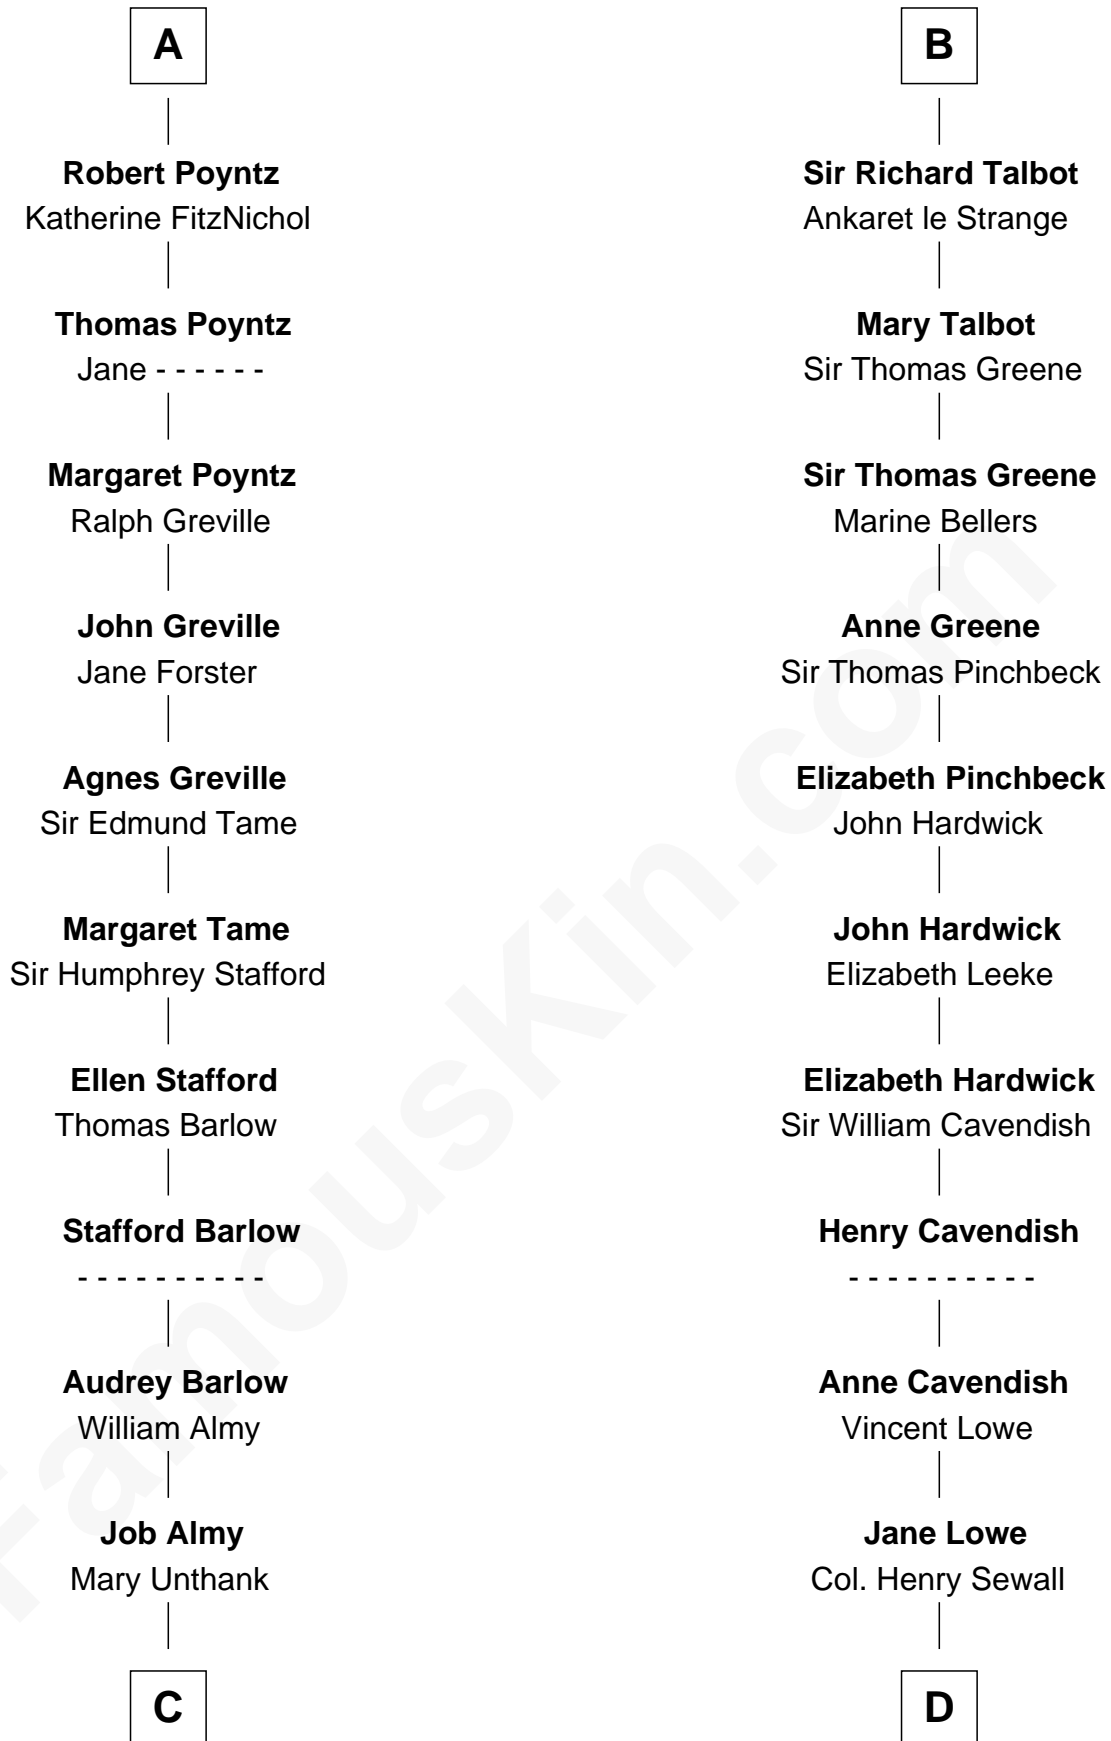

FamousKin.com

Relationship Chart of

Robert Townsend

Member of the Culper Spy Ring during the American Revolution

20th cousin of

Charles Carroll

Signer of the Declaration of Independence

C

Audrey Almy
James Townsend

Jacob Townsend
Phoebe Seaman

Samuel Townsend
Sarah Stoddard

Robert Townsend
Spy known as "Culper Jr."

D

Nicholas Sewall
Susanna Burgess

Jane Sewall
Clement Brooke

Elizabeth Brooke
Charles Carroll