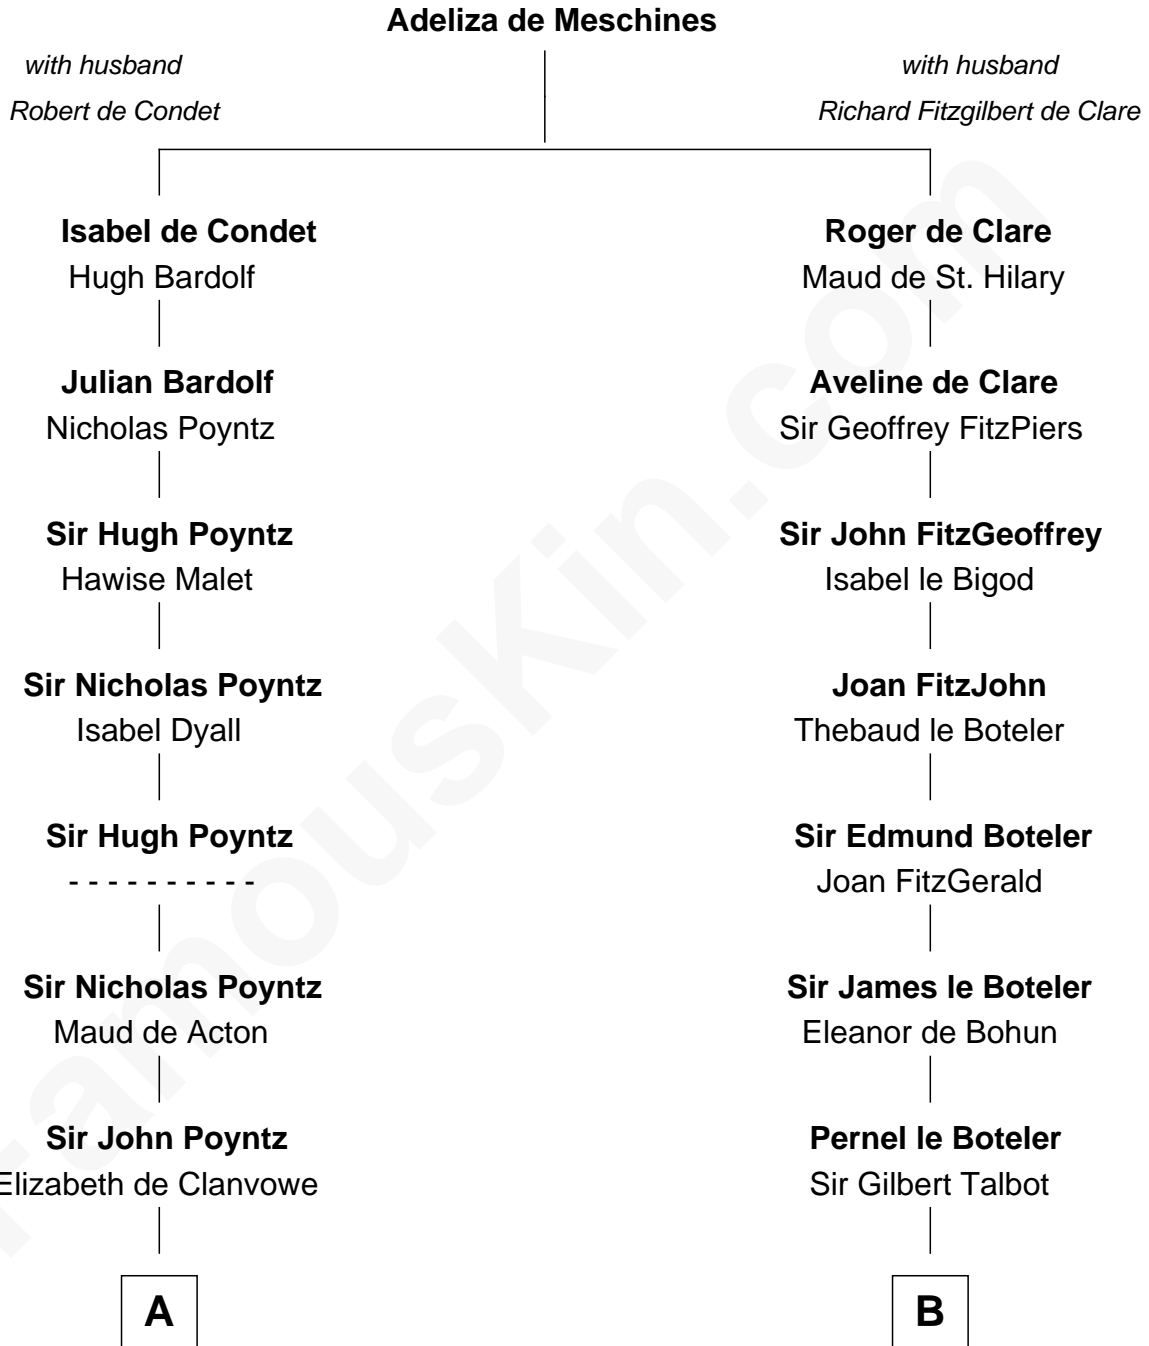

FamousKin.com

Relationship Chart of

Robert Townsend

Member of the Culper Spy Ring during the American Revolution

20th cousin of

Charles Carroll

Signer of the Declaration of Independence

C

Audrey Almy
James Townsend

Jacob Townsend
Phoebe Seaman

Samuel Townsend
Sarah Stoddard

Robert Townsend
Spy known as "Culper Jr."

D

Nicholas Sewall
Susanna Burgess

Jane Sewall
Clement Brooke

Elizabeth Brooke
Charles Carroll