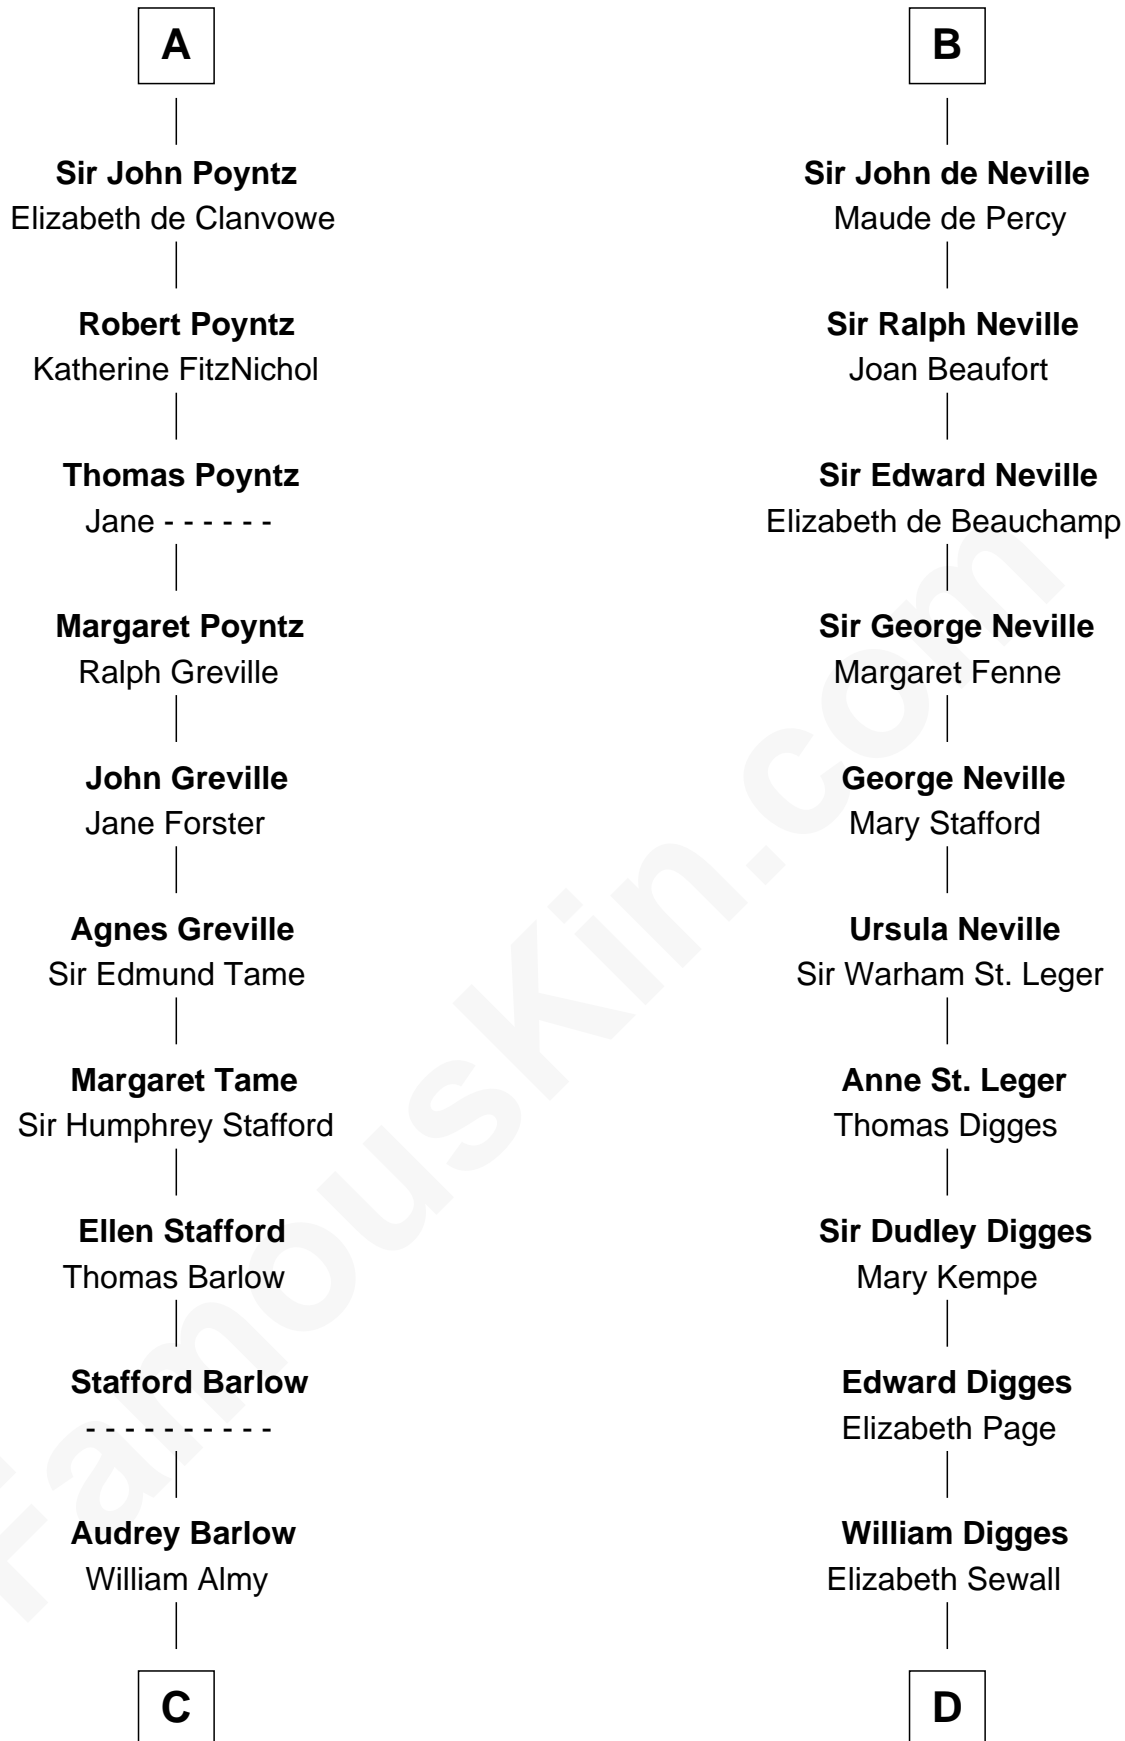

## Relationship Chart of

### Robert Townsend

*Member of the Culper Spy Ring during the American Revolution*

19th cousin 2 times removed of

### Daniel Carroll

*Signer of the U.S. Constitution*

**C**

**Job Almy**

Mary Unthank

**Audrey Almy**

James Townsend

**Jacob Townsend**