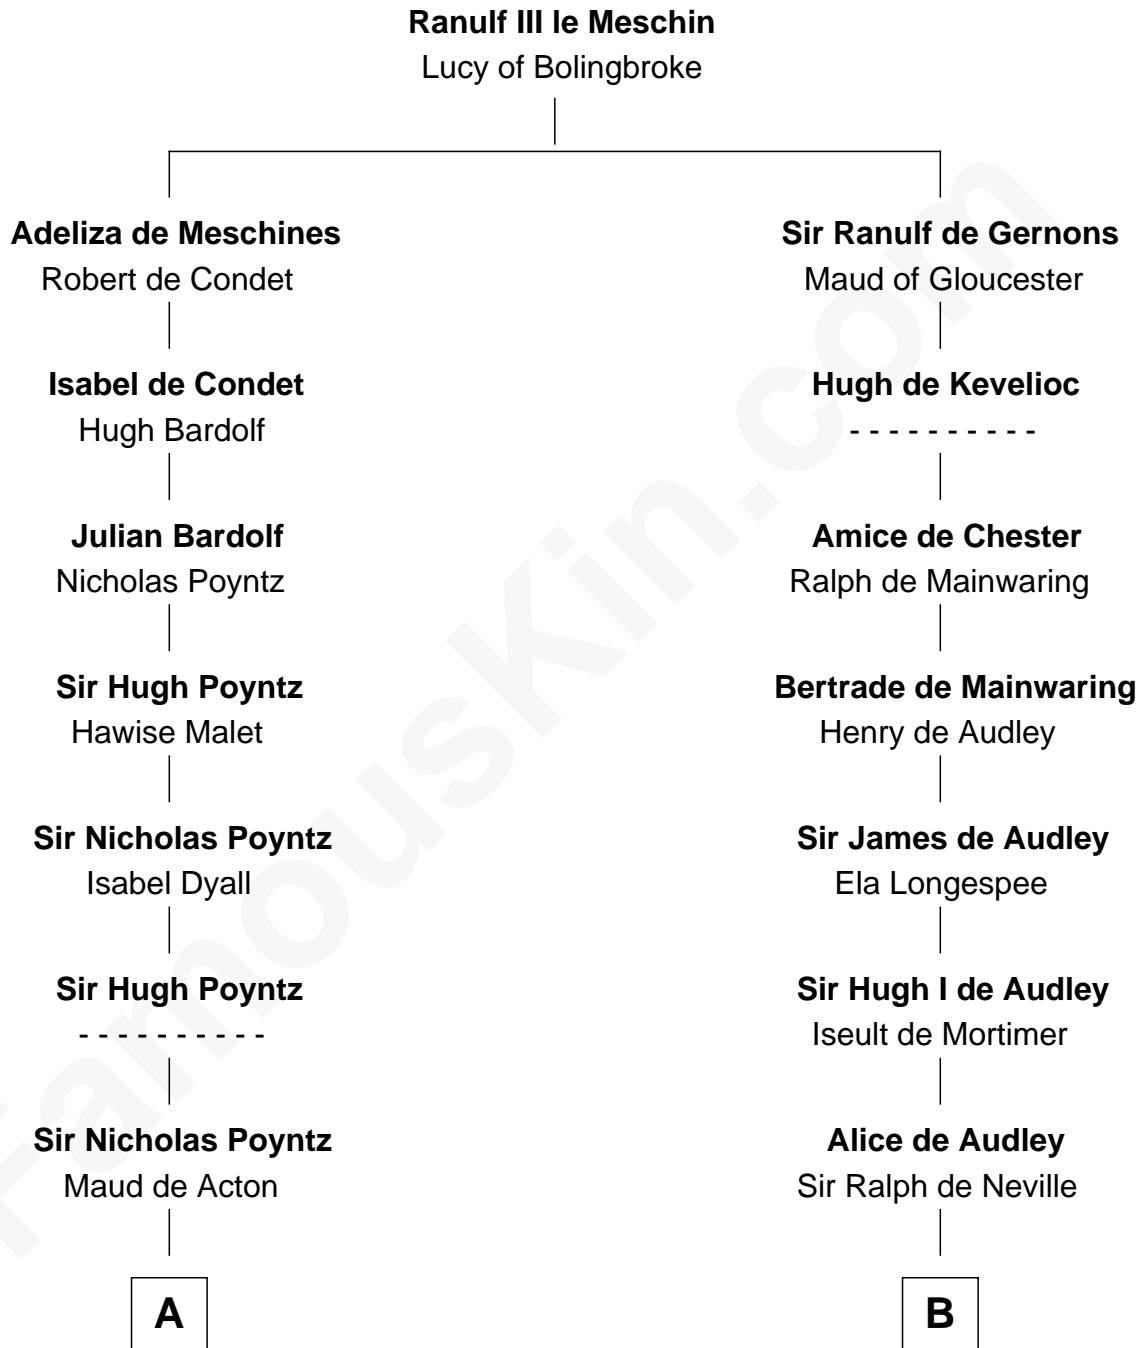

# FamousKin.com

## Relationship Chart of

### Robert Townsend

*Member of the Culper Spy Ring during the American Revolution*

19th cousin 2 times removed of

### Daniel Carroll

*Signer of the U.S. Constitution*

**C**

**Job Almy**

Mary Unthank

**Audrey Almy**

James Townsend

**Jacob Townsend**