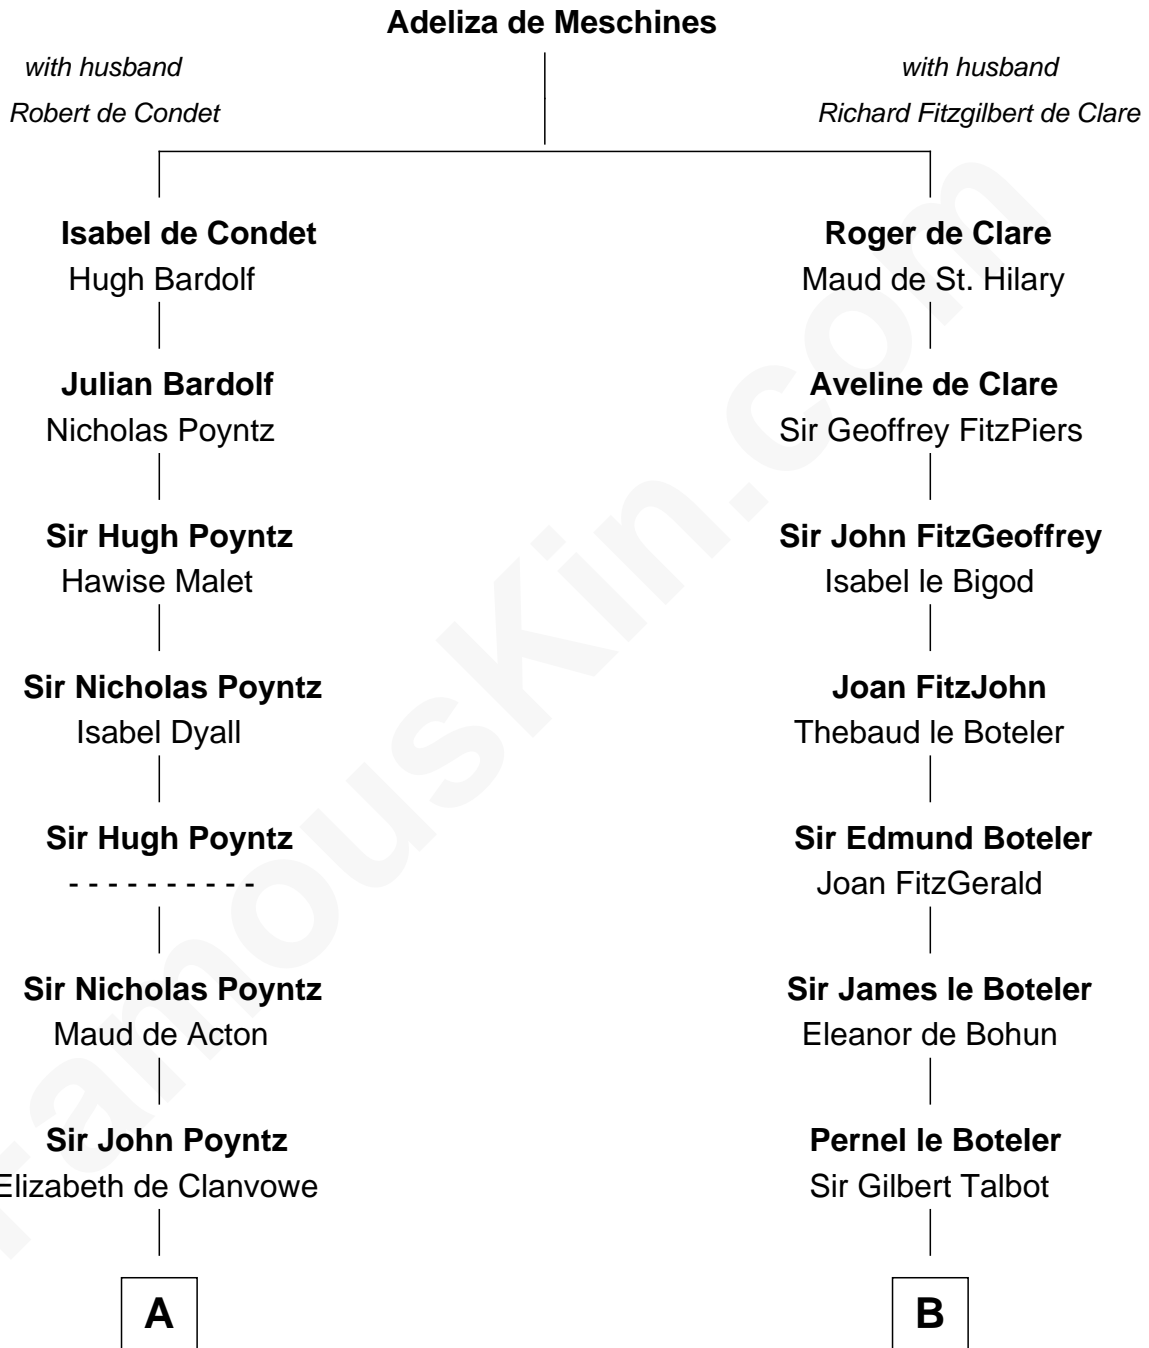

FamousKin.com

Relationship Chart of

Robert Townsend

Member of the Culper Spy Ring during the American Revolution

20th cousin of

Daniel Carroll

Signer of the U.S. Constitution

C

Audrey Almy
James Townsend

Jacob Townsend
Phoebe Seaman

Samuel Townsend
Sarah Stoddard

Robert Townsend
Spy known as "Culper Jr."

D

Elizabeth Sewall
William Digges

Anne Digges
Henry Darnall

Eleanor Darnall
Daniel Carroll