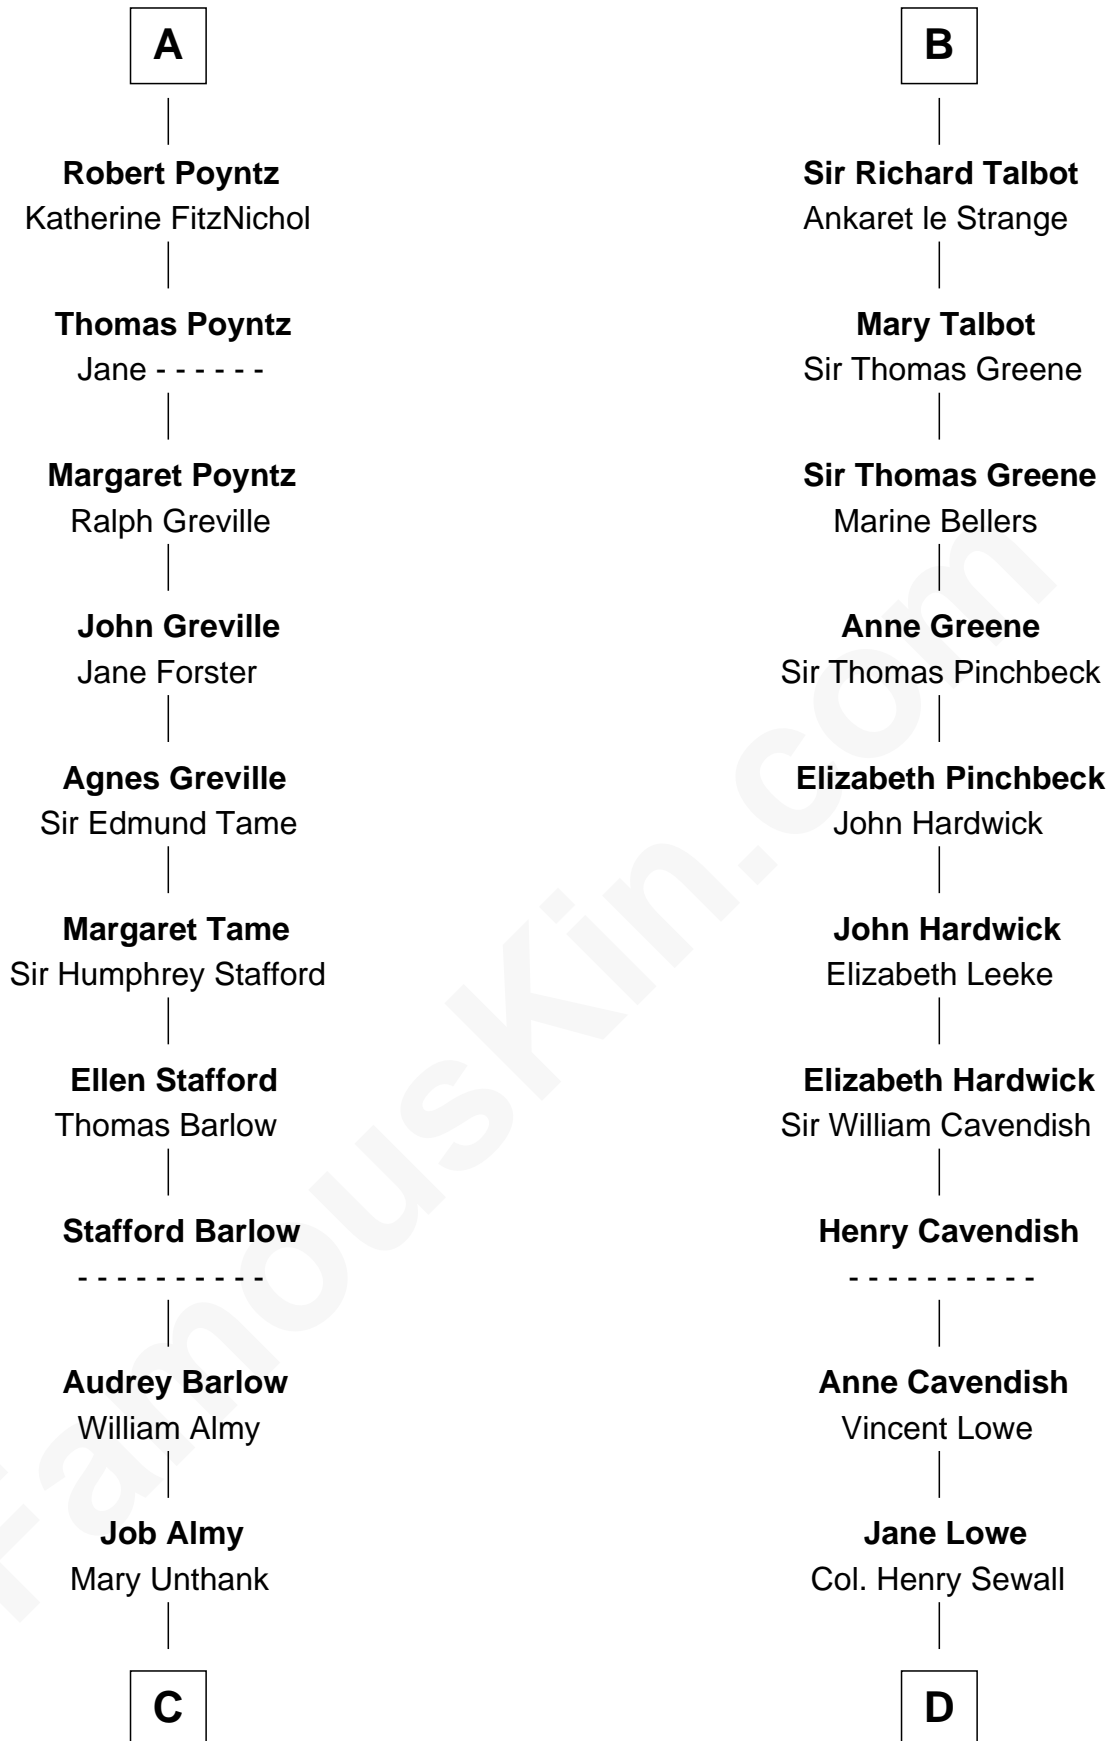

FamousKin.com

Relationship Chart of

Robert Townsend

Member of the Culper Spy Ring during the American Revolution

20th cousin of

Daniel Carroll

Signer of the U.S. Constitution

C

Audrey Almy
James Townsend

Jacob Townsend
Phoebe Seaman

Samuel Townsend
Sarah Stoddard

Robert Townsend
Spy known as "Culper Jr."

D

Elizabeth Sewall
William Digges

Anne Digges
Henry Darnall

Eleanor Darnall
Daniel Carroll